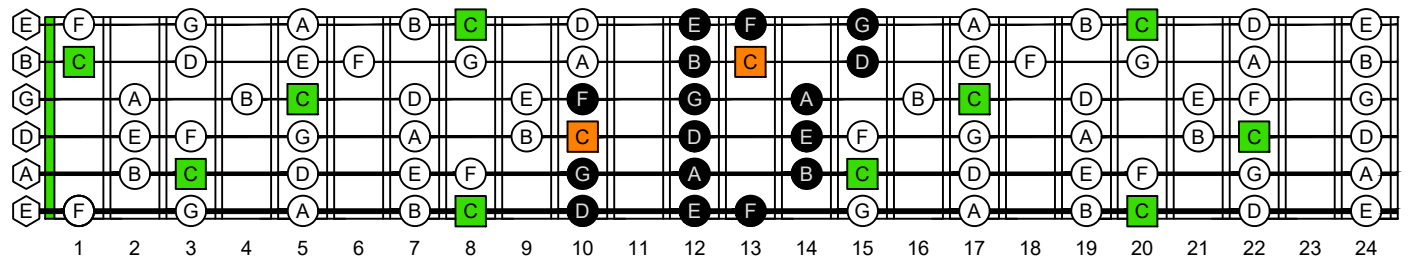

**C**  
**major scale**  
*(ionian mode)*

**CAGED**  
**octaves**  
**box shapes**  
**(3nps)**  
 Baritone  
 6-string guitar  
 B1 standard tuning  
 BEADF#B

www.cagedoctaves.com

Zon Brookes

CAGED octaves (Baritone 6-String Guitar : B1 standard tuning - BEADF#B) C major scale (ionian mode) - 4D2 box shape (3nps)

**CAGED octaves** (Baritone 6-string guitar : BEADF#B tuning) **C major scale (ionian mode)** ENTIRE FINGERBOARD NOTE NAMES : **4D2** box shape (**3nps**)

**CAGED octaves** (Baritone 6-string guitar : BEADF#B tuning) **C major scale (ionian mode)** ENTIRE FINGERBOARD INTERVALS : **4D2** box shape (**3nps**)