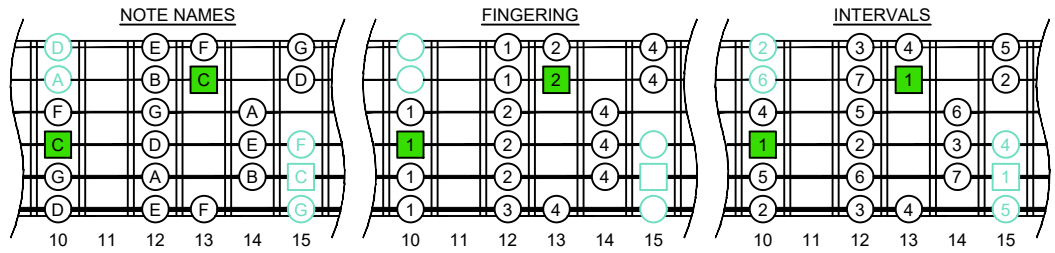

**C**  
**major scale**  
*(ionian mode)*

**CAGED**  
**octaves**  
**box shapes**  
**(3nps)**  
 Baritone  
 6-string guitar  
 B1 standard tuning  
 BEADF#B

www.cagedoctaves.com

Zon Brookes

CAGED octaves (Baritone 6-String Guitar : B1 standard tuning - BEADF#B) C major scale (ionian mode) - 4D2 box shape (3nps)

**CAGED octaves** (Baritone 6-string guitar : BEADF#B tuning) **C major scale (ionian mode)** ENTIRE FINGERBOARD NOTE NAMES : **4D2** box shape (**3nps**)

**CAGED octaves** (Baritone 6-string guitar : BEADF#B tuning) **C major scale (ionian mode)** ENTIRE FINGERBOARD INTERVALS : **4D2** box shape (**3nps**)