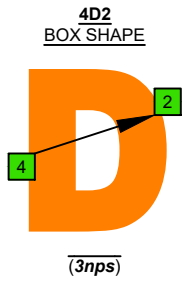

**C**  
**major scale**  
*(ionian mode)*

**CAGED**  
**octaves**  
**box shapes**  
**(3nps)**  
 Baritone  
 6-string guitar  
 B1 standard tuning  
 BEADF#B

www.cagedoctaves.com

Zon Brookes

CAGED octaves (Baritone 6-String Guitar : B1 standard tuning - BEADF#B) C major scale (ionian mode) - 4D2 box shape (3nps)

**CAGED octaves** (Baritone 6-string guitar : BEADF#B tuning) **C major scale (ionian mode)** ENTIRE FINGERBOARD NOTE NAMES : **4D2** box shape (**3nps**)

**CAGED octaves** (Baritone 6-string guitar : BEADF#B tuning) **C major scale (ionian mode)** ENTIRE FINGERBOARD INTERVALS : **4D2** box shape (**3nps**)