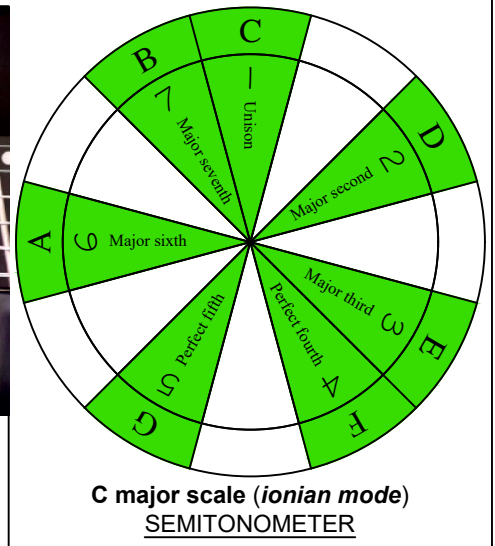

**C**  
**major scale**  
*(ionian mode)*

**CAGED**  
**octaves**  
**box shapes**  
**(3nps)**  
 Baritone  
 6-string guitar  
 B1 standard tuning  
 BEADF#B

www.cagedoctaves.com

Zon Brookes

CAGED octaves (Baritone 6-String Guitar : B1 standard tuning - BEADF#B) C major scale (ionian mode) - 4D2 box shape (3nps)

**CAGED octaves** (Baritone 6-string guitar : BEADF#B tuning) **C major scale (ionian mode)** ENTIRE FINGERBOARD NOTE NAMES : **4D2** box shape (**3nps**)

**CAGED octaves** (Baritone 6-string guitar : BEADF#B tuning) **C major scale (ionian mode)** ENTIRE FINGERBOARD INTERVALS : **4D2** box shape (**3nps**)