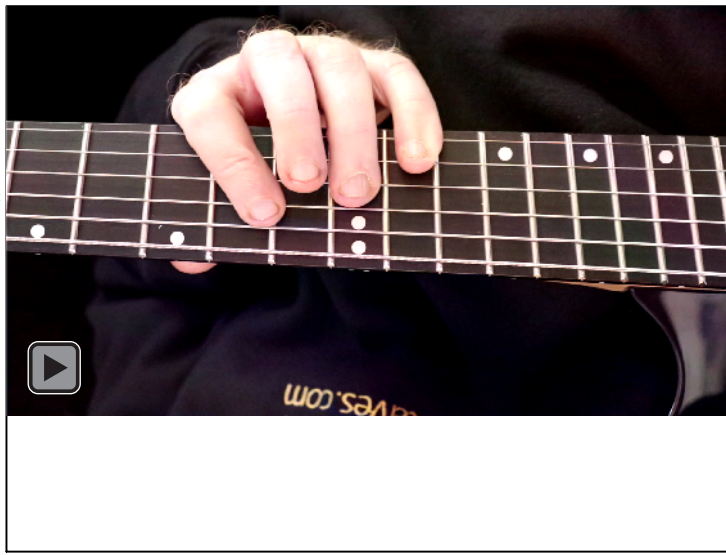

**C**  
**major scale**  
*(ionian mode)*

**CAGED**  
**octaves**  
**box shapes**  
**(3nps)**  
 Baritone  
 6-string guitar  
 B1 standard tuning  
 BEADF#B

www.cagedoctaves.com

Zon Brookes

CAGED octaves (Baritone 6-String Guitar : B1 standard tuning - BEADF#B) C major scale (ionian mode) - 4D2 box shape (3nps)

**CAGED octaves** (Baritone 6-string guitar : BEADF#B tuning) **C major scale (ionian mode)** ENTIRE FINGERBOARD NOTE NAMES : **4D2** box shape (**3nps**)

**CAGED octaves** (Baritone 6-string guitar : BEADF#B tuning) **C major scale (ionian mode)** ENTIRE FINGERBOARD INTERVALS : **4D2** box shape (**3nps**)