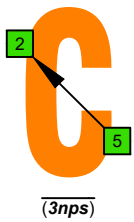

C
major scale
(ionian mode)
CAGED
octaves
box shapes
(3nps)
 Baritone
 6-string guitar
 B1 standard tuning
 BEADF#B

5C2 at 12
 BOX SHAPE

www.cagedoctaves.com

Zon Brookes

CAGED octaves (Baritone 6-String Guitar : B1 standard tuning - BEADF#B) C major scale (ionian mode) - 5C2 box shape at 12 (3nps)

CAGED octaves (Baritone 6-string guitar : BEADF#B tuning) C major scale (ionian mode) ENTIRE FINGERBOARD NOTE NAMES : 5C2 box shape at 12 (3nps)

CAGED octaves (Baritone 6-string guitar : BEADF#B tuning) C major scale (ionian mode) ENTIRE FINGERBOARD INTERVALS : 5C2 box shape at 12 (3nps)