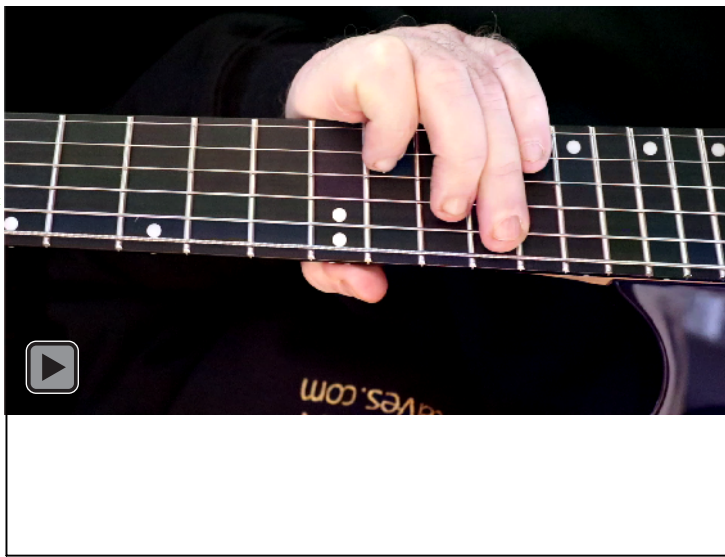

C
major scale
(ionian mode)
CAGED
octaves
box shapes
(3nps)
 Baritone
 6-string guitar
 B1 standard tuning
 BEADF#B

5C2 at 12
 BOX SHAPE

www.cagedoctaves.com

Zon Brookes

CAGED octaves (Baritone 6-String Guitar : B1 standard tuning - BEADF#B) C major scale (ionian mode) - 5C2 box shape at 12 (3nps)

CAGED octaves (Baritone 6-string guitar : BEADF#B tuning) C major scale (ionian mode) ENTIRE FINGERBOARD NOTE NAMES : 5C2 box shape at 12 (3nps)

CAGED octaves (Baritone 6-string guitar : BEADF#B tuning) C major scale (ionian mode) ENTIRE FINGERBOARD INTERVALS : 5C2 box shape at 12 (3nps)