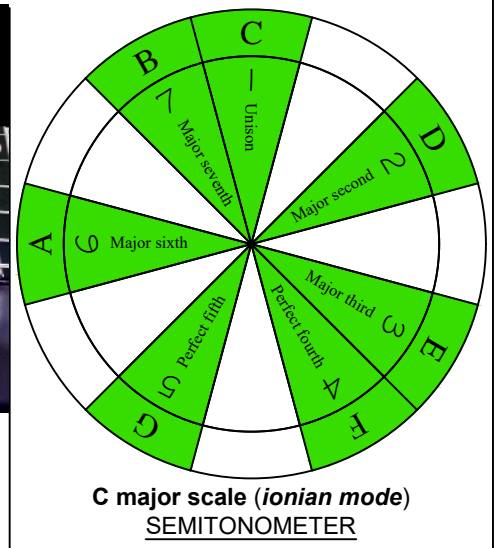

C
major scale
(ionian mode)
CAGED
octaves
box shapes
(3nps)
 Baritone
 6-string guitar
 B1 standard tuning
 BEADF#B

5C2 at 12
 BOX SHAPE

www.cagedoctaves.com

Zon Brookes

CAGED octaves (Baritone 6-String Guitar : B1 standard tuning - BEADF#B) C major scale (ionian mode) - 5C2 box shape at 12 (3nps)

CAGED octaves (Baritone 6-string guitar : BEADF#B tuning) C major scale (ionian mode) ENTIRE FINGERBOARD NOTE NAMES : 5C2 box shape at 12 (3nps)

CAGED octaves (Baritone 6-string guitar : BEADF#B tuning) C major scale (ionian mode) ENTIRE FINGERBOARD INTERVALS : 5C2 box shape at 12 (3nps)