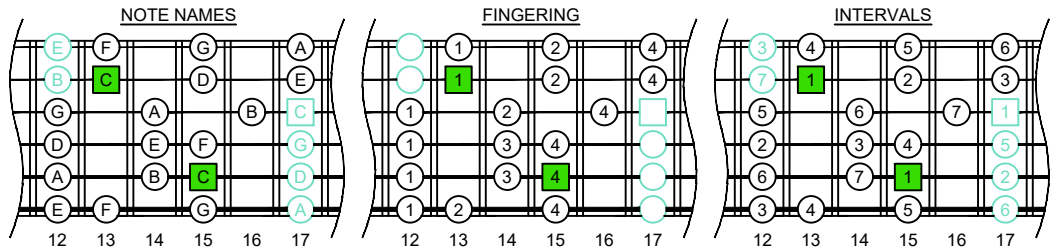

C
major scale
(ionian mode)
CAGED
octaves
box shapes
(3nps)
 Baritone
 6-string guitar
 B1 standard tuning
 BEADF#B

5C2 at 12
 BOX SHAPE

www.cagedoctaves.com

Zon Brookes

CAGED octaves (Baritone 6-String Guitar : B1 standard tuning - BEADF#B) C major scale (ionian mode) - 5C2 box shape at 12 (3nps)

CAGED octaves (Baritone 6-string guitar : BEADF#B tuning) C major scale (ionian mode) ENTIRE FINGERBOARD NOTE NAMES : 5C2 box shape at 12 (3nps)

CAGED octaves (Baritone 6-string guitar : BEADF#B tuning) C major scale (ionian mode) ENTIRE FINGERBOARD INTERVALS : 5C2 box shape at 12 (3nps)