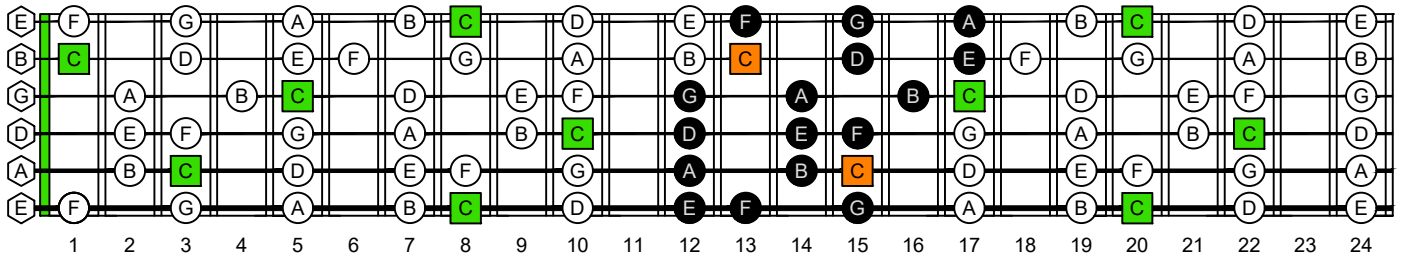

C
major scale
(ionian mode)
CAGED
octaves
box shapes
(3nps)
 Baritone
 6-string guitar
 B1 standard tuning
 BEADF#B

5C2 at 12
 BOX SHAPE

www.cagedoctaves.com

Zon Brookes

CAGED octaves (Baritone 6-String Guitar : B1 standard tuning - BEADF#B) C major scale (ionian mode) - 5C2 box shape at 12 (3nps)

CAGED octaves (Baritone 6-string guitar : BEADF#B tuning) C major scale (ionian mode) ENTIRE FINGERBOARD NOTE NAMES : 5C2 box shape at 12 (3nps)

CAGED octaves (Baritone 6-string guitar : BEADF#B tuning) C major scale (ionian mode) ENTIRE FINGERBOARD INTERVALS : 5C2 box shape at 12 (3nps)