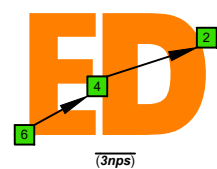

C major scale (ionian mode) CAGED octaves box shapes (3nps) Baritone 6-string guitar B1 standard tuning BEADF#B

5C2 BOX SHAPE

5A3 BOX SHAPE

5A3G1 BOX SHAPE

6G3G1 BOX SHAPE

6E4E1 BOX SHAPE

6E4D2 BOX SHAPE

4D2 BOX SHAPE