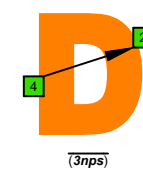

C major scale (ionian mode) CAGED octaves box shapes (3nps) Baritone 6-string guitar B1 standard tuning BEADF#B

5C2 BOX SHAPE

5A3 BOX SHAPE

5A3G1 BOX SHAPE

6G3G1 BOX SHAPE

6E4E1 BOX SHAPE

6E4D2 BOX SHAPE

4D2 BOX SHAPE