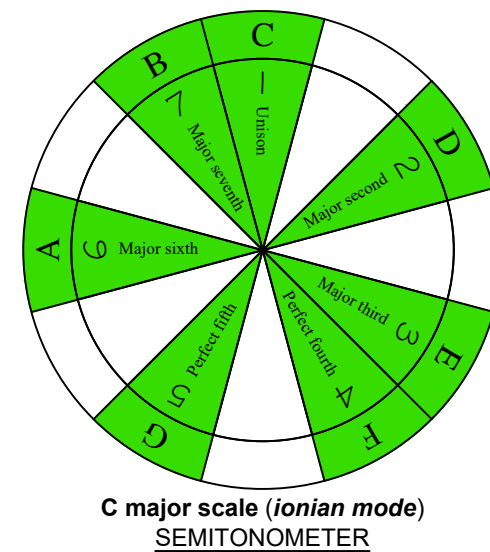

CAGED octaves (Baritone 6-string guitar : B1 standard tuning - BEADF#B) C major scale (ionian mode) - ENTIRE FINGERBOARD NOTE NAMES

CAGED octaves (Baritone 6-string guitar : B1 standard tuning - BEADF#B) C major scale (ionian mode) : ENTIRE FINGERBOARD INTERVALS

C major scale (ionian mode) CAGED octaves box shapes (3nps) Baritone 6-string guitar B1 standard tuning BEADF#B

5C2 BOX SHAPE

5A3 BOX SHAPE

5A3G1 BOX SHAPE

6G3G1 BOX SHAPE

6E4E1 BOX SHAPE

6E4D2 BOX SHAPE

4D2 BOX SHAPE