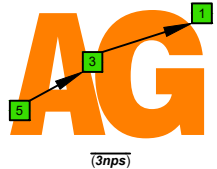

C major scale (ionian mode) CAGED octaves box shapes (3nps) Baritone 6-string guitar B1 standard tuning BEADF#B

5C2 BOX SHAPE

5A3 BOX SHAPE

5A3G1 BOX SHAPE

6G3G1 BOX SHAPE

6E4E1 BOX SHAPE

6E4D2 BOX SHAPE

4D2 BOX SHAPE