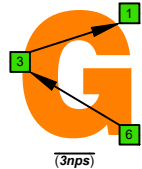

CAGED octaves (Baritone 6-string guitar : B1 standard tuning - BEADF#B) C major scale (ionian mode) - ENTIRE FINGERBOARD NOTE NAMES

CAGED octaves (Baritone 6-string guitar : B1 standard tuning - BEADF#B) C major scale (ionian mode) : ENTIRE FINGERBOARD INTERVALS

C major scale (ionian mode) CAGED octaves box shapes (3nps) Baritone 6-string guitar B1 standard tuning BEADF#B

5C2 BOX SHAPE

5A3 BOX SHAPE

5A3G1 BOX SHAPE

6G3G1 BOX SHAPE

6E4E1 BOX SHAPE

6E4D2 BOX SHAPE

4D2 BOX SHAPE

5C2 at 12 BOX SHAPE

NOTE NAMES

NOTE NAMES

NOTE NAMES

NOTE NAMES

NOTE NAMES

NOTE NAMES

NOTE NAMES