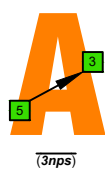

CAGED octaves (Baritone 6-string guitar : B1 standard tuning - BEADF#B) C major scale (ionian mode) - ENTIRE FINGERBOARD NOTE NAMES

CAGED octaves (Baritone 6-string guitar : B1 standard tuning - BEADF#B) C major scale (ionian mode) : ENTIRE FINGERBOARD INTERVALS

C major scale (ionian mode) CAGED octaves box shapes (3nps) Baritone 6-string guitar B1 standard tuning BEADF#B

5C2 BOX SHAPE

5A3 BOX SHAPE

5A3G1 BOX SHAPE

6G3G1 BOX SHAPE

6E4E1 BOX SHAPE

6E4D2 BOX SHAPE

4D2 BOX SHAPE