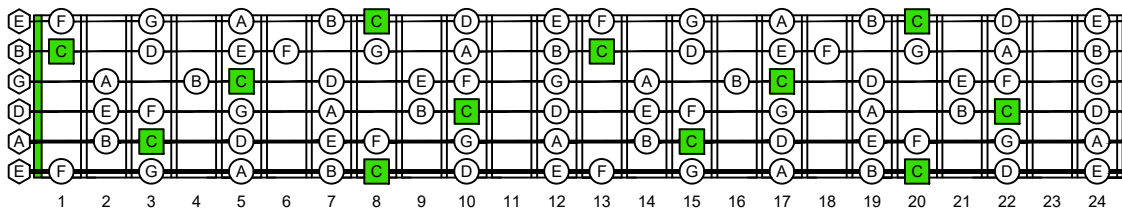

CAGED octaves (Baritone 6-string guitar : B1 standard tuning - BEADF#B) C major scale (ionian mode) - ENTIRE FINGERBOARD NOTE NAMES

CAGED octaves (Baritone 6-string guitar : B1 standard tuning - BEADF#B) C major scale (ionian mode) : ENTIRE FINGERBOARD INTERVALS

C major scale (ionian mode) CAGED octaves box shapes (3nps) Baritone 6-string guitar B1 standard tuning BEADF#B

5C2 BOX SHAPE

5A3 BOX SHAPE

5A3G1 BOX SHAPE

6G3G1 BOX SHAPE

6E4E1 BOX SHAPE

6E4D2 BOX SHAPE

4D2 BOX SHAPE