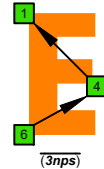

C major scale (ionian mode) CAGED octaves box shapes (3nps) Baritone 6-string guitar B1 standard tuning BEADF#B

5C2 BOX SHAPE

5A3 BOX SHAPE

5A3G1 BOX SHAPE

6G3G1 BOX SHAPE

6E4E1 BOX SHAPE

6E4D2 BOX SHAPE

4D2 BOX SHAPE

5C2 at 12 BOX SHAPE

NOTE NAMES

NOTE NAMES

NOTE NAMES

NOTE NAMES

NOTE NAMES

NOTE NAMES

NOTE NAMES