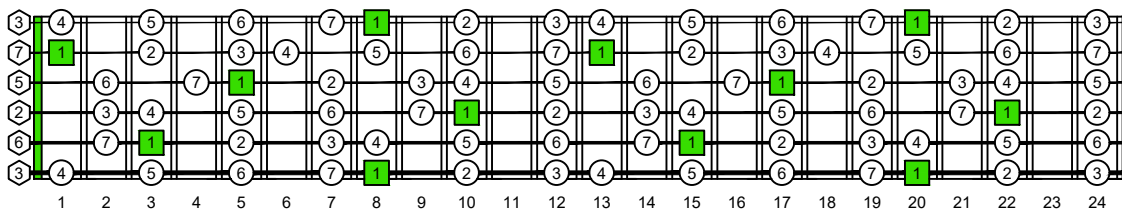

CAGED octaves (Baritone 6-string guitar : B1 standard tuning - BEADF#B) C major scale (ionian mode) - ENTIRE FINGERBOARD NOTE NAMES

CAGED octaves (Baritone 6-string guitar : B1 standard tuning - BEADF#B) C major scale (ionian mode) : ENTIRE FINGERBOARD INTERVALS

C major scale (ionian mode) CAGED octaves box shapes (3nps) Baritone 6-string guitar B1 standard tuning BEADF#B

5C2 BOX SHAPE

5A3 BOX SHAPE

5A3G1 BOX SHAPE

6G3G1 BOX SHAPE

6E4E1 BOX SHAPE

6E4D2 BOX SHAPE

4D2 BOX SHAPE