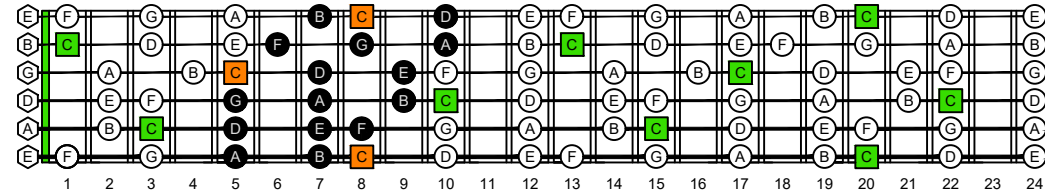

CAGED octaves (Baritone 6-string guitar : B1 standard tuning - BEADF#B) **C natural** - FINGERBOARD OCTAVE SHAPES

CAGED octaves (Baritone 6-string guitar : B1 standard tuning - BEADF#B) **C major scale (ionian mode)** : ENTIRE FINGERBOARD NOTE NAMES

CAGED octaves (Baritone 6-string guitar : BEADF#B tuning) **C major scale (ionian mode)** ENTIRE FINGERBOARD NOTE NAMES : **5C2** box shape (3nps)

CAGED octaves (Baritone 6-string guitar : BEADF#B tuning) **C major scale (ionian mode)** ENTIRE FINGERBOARD NOTE NAMES : **5A3** box shape (3nps)

CAGED octaves (Baritone 6-string guitar : BEADF#B tuning) **C major scale (ionian mode)** ENTIRE FINGERBOARD NOTE NAMES : **5A3G1** box shape (3nps)

CAGED octaves (Baritone 6-string guitar : BEADF#B tuning) **C major scale (ionian mode)** ENTIRE FINGERBOARD NOTE NAMES : **6G3G1** box shape (3nps)

CAGED octaves (Baritone 6-string guitar : BEADF#B tuning) **C major scale (ionian mode)** ENTIRE FINGERBOARD NOTE NAMES : **6E4E1** box shape (3nps)

CAGED octaves (Baritone 6-string guitar : BEADF#B tuning) **C major scale (ionian mode)** ENTIRE FINGERBOARD NOTE NAMES : **6E4D2** box shape (3nps)