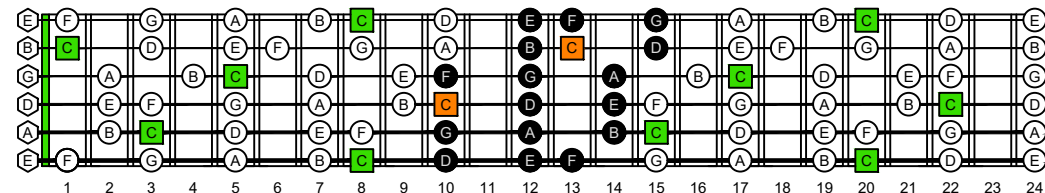

CAGED octaves (Baritone 6-string guitar : BEADF#B tuning) **C major scale (ionian mode)** ENTIRE FINGERBOARD NOTE NAMES : **5C2** box shape at 12 (3nps)

CAGED octaves (Baritone 6-string guitar : BEADF#B tuning) **C major scale (ionian mode)** ENTIRE FINGERBOARD NOTE NAMES : **4D2** box shape (3nps)