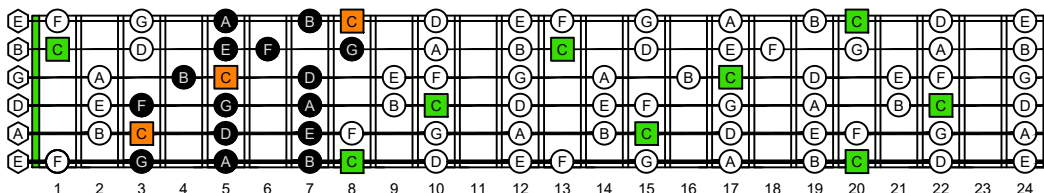

CAGED octaves (Baritone 6-string guitar : B1 standard tuning - BEADF#B) **C natural** - FINGERBOARD OCTAVE SHAPES

CAGED octaves (Baritone 6-string guitar : B1 standard tuning - BEADF#B) **C major scale (ionian mode)** : ENTIRE FINGERBOARD NOTE NAMES

CAGED octaves (Baritone 6-string guitar : BEADF#B tuning) **C major scale (ionian mode)** ENTIRE FINGERBOARD NOTE NAMES : **5C2** box shape (3nps)

CAGED octaves (Baritone 6-string guitar : BEADF#B tuning) **C major scale (ionian mode)** ENTIRE FINGERBOARD NOTE NAMES : **5A3** box shape (3nps)

CAGED octaves (Baritone 6-string guitar : BEADF#B tuning) **C major scale (ionian mode)** ENTIRE FINGERBOARD NOTE NAMES : **5A3G1** box shape (3nps)

CAGED octaves (Baritone 6-string guitar : BEADF#B tuning) **C major scale (ionian mode)** ENTIRE FINGERBOARD NOTE NAMES : **6G3G1** box shape (3nps)

CAGED octaves (Baritone 6-string guitar : BEADF#B tuning) **C major scale (ionian mode)** ENTIRE FINGERBOARD NOTE NAMES : **6E4E1** box shape (3nps)

CAGED octaves (Baritone 6-string guitar : BEADF#B tuning) **C major scale (ionian mode)** ENTIRE FINGERBOARD NOTE NAMES : **6E4D2** box shape (3nps)