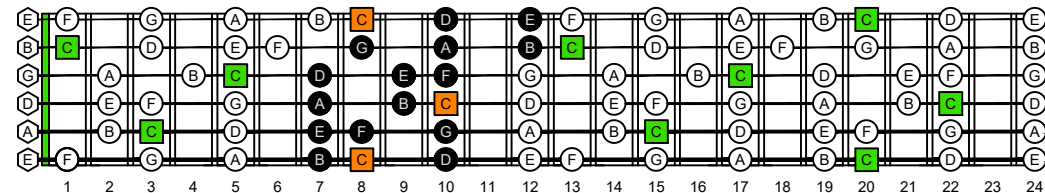

CAGED octaves (Baritone 6-string guitar : B1 standard tuning - BEADF#B) **C natural** - FINGERBOARD OCTAVE SHAPES

CAGED octaves (Baritone 6-string guitar : B1 standard tuning - BEADF#B) **C major scale (ionian mode)** : ENTIRE FINGERBOARD NOTE NAMES

CAGED octaves (Baritone 6-string guitar : BEADF#B tuning) **C major scale (ionian mode)** ENTIRE FINGERBOARD NOTE NAMES : **5C2** box shape (3nps)

CAGED octaves (Baritone 6-string guitar : BEADF#B tuning) **C major scale (ionian mode)** ENTIRE FINGERBOARD NOTE NAMES : **5A3** box shape (3nps)

CAGED octaves (Baritone 6-string guitar : BEADF#B tuning) **C major scale (ionian mode)** ENTIRE FINGERBOARD NOTE NAMES : **5A3G1** box shape (3nps)

CAGED octaves (Baritone 6-string guitar : BEADF#B tuning) **C major scale (ionian mode)** ENTIRE FINGERBOARD NOTE NAMES : **6G3G1** box shape (3nps)

CAGED octaves (Baritone 6-string guitar : BEADF#B tuning) **C major scale (ionian mode)** ENTIRE FINGERBOARD NOTE NAMES : **6E4E1** box shape (3nps)

CAGED octaves (Baritone 6-string guitar : BEADF#B tuning) **C major scale (ionian mode)** ENTIRE FINGERBOARD NOTE NAMES : **6E4D2** box shape (3nps)