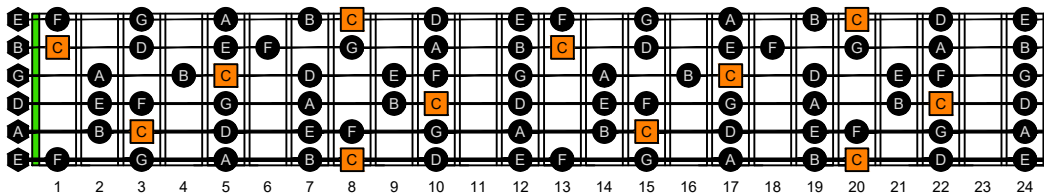

CAGED octaves (Baritone 6-string guitar : B1 standard tuning - BEADF#B) **C natural** - FINGERBOARD OCTAVE SHAPES

CAGED octaves (Baritone 6-string guitar : B1 standard tuning - BEADF#B) **C major scale (ionian mode)** : ENTIRE FINGERBOARD NOTE NAMES

CAGED octaves (Baritone 6-string guitar : BEADF#B tuning) **C major scale (ionian mode)** ENTIRE FINGERBOARD NOTE NAMES : **5C2** box shape (3nps)

CAGED octaves (Baritone 6-string guitar : BEADF#B tuning) **C major scale (ionian mode)** ENTIRE FINGERBOARD NOTE NAMES : **5A3** box shape (3nps)

CAGED octaves (Baritone 6-string guitar : BEADF#B tuning) **C major scale (ionian mode)** ENTIRE FINGERBOARD NOTE NAMES : **5A3G1** box shape (3nps)

CAGED octaves (Baritone 6-string guitar : BEADF#B tuning) **C major scale (ionian mode)** ENTIRE FINGERBOARD NOTE NAMES : **6G3G1** box shape (3nps)

CAGED octaves (Baritone 6-string guitar : BEADF#B tuning) **C major scale (ionian mode)** ENTIRE FINGERBOARD NOTE NAMES : **6E4E1** box shape (3nps)

CAGED octaves (Baritone 6-string guitar : BEADF#B tuning) **C major scale (ionian mode)** ENTIRE FINGERBOARD NOTE NAMES : **6E4D2** box shape (3nps)