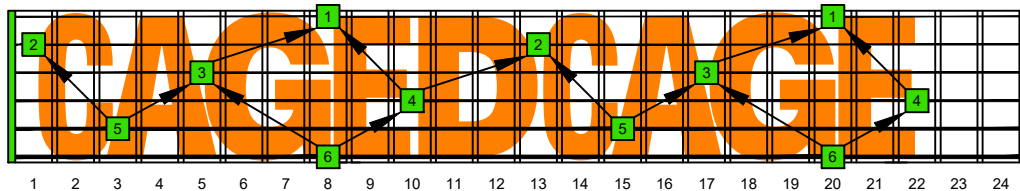

CAGED octaves (Baritone 6-string guitar : B1 standard tuning - BEADF#B) **C natural** - FINGERBOARD OCTAVE SHAPES

CAGED octaves (Baritone 6-string guitar : B1 standard tuning - BEADF#B) **C major scale (ionian mode)** : ENTIRE FINGERBOARD NOTE NAMES

CAGED octaves (Baritone 6-string guitar : BEADF#B tuning) **C major scale (ionian mode)** ENTIRE FINGERBOARD NOTE NAMES : **5C2** box shape (3nps)

CAGED octaves (Baritone 6-string guitar : BEADF#B tuning) **C major scale (ionian mode)** ENTIRE FINGERBOARD NOTE NAMES : **5A3** box shape (3nps)

CAGED octaves (Baritone 6-string guitar : BEADF#B tuning) **C major scale (ionian mode)** ENTIRE FINGERBOARD NOTE NAMES : **5A3G1** box shape (3nps)

CAGED octaves (Baritone 6-string guitar : BEADF#B tuning) **C major scale (ionian mode)** ENTIRE FINGERBOARD NOTE NAMES : **6G3G1** box shape (3nps)

CAGED octaves (Baritone 6-string guitar : BEADF#B tuning) **C major scale (ionian mode)** ENTIRE FINGERBOARD NOTE NAMES : **6E4E1** box shape (3nps)

CAGED octaves (Baritone 6-string guitar : BEADF#B tuning) **C major scale (ionian mode)** ENTIRE FINGERBOARD NOTE NAMES : **6E4D2** box shape (3nps)