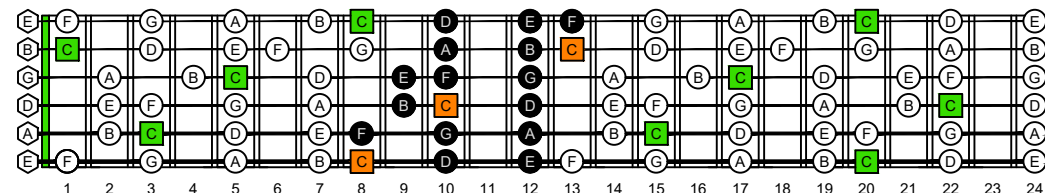

CAGED octaves (Baritone 6-string guitar : B1 standard tuning - BEADF#B) **C natural** - FINGERBOARD OCTAVE SHAPES

CAGED octaves (Baritone 6-string guitar : B1 standard tuning - BEADF#B) **C major scale (ionian mode)** : ENTIRE FINGERBOARD NOTE NAMES

CAGED octaves (Baritone 6-string guitar : BEADF#B tuning) **C major scale (ionian mode)** ENTIRE FINGERBOARD NOTE NAMES : **5C2** box shape (3nps)

CAGED octaves (Baritone 6-string guitar : BEADF#B tuning) **C major scale (ionian mode)** ENTIRE FINGERBOARD NOTE NAMES : **5A3** box shape (3nps)

CAGED octaves (Baritone 6-string guitar : BEADF#B tuning) **C major scale (ionian mode)** ENTIRE FINGERBOARD NOTE NAMES : **5A3G1** box shape (3nps)

CAGED octaves (Baritone 6-string guitar : BEADF#B tuning) **C major scale (ionian mode)** ENTIRE FINGERBOARD NOTE NAMES : **6G3G1** box shape (3nps)

CAGED octaves (Baritone 6-string guitar : BEADF#B tuning) **C major scale (ionian mode)** ENTIRE FINGERBOARD NOTE NAMES : **6E4E1** box shape (3nps)

CAGED octaves (Baritone 6-string guitar : BEADF#B tuning) **C major scale (ionian mode)** ENTIRE FINGERBOARD NOTE NAMES : **6E4D2** box shape (3nps)