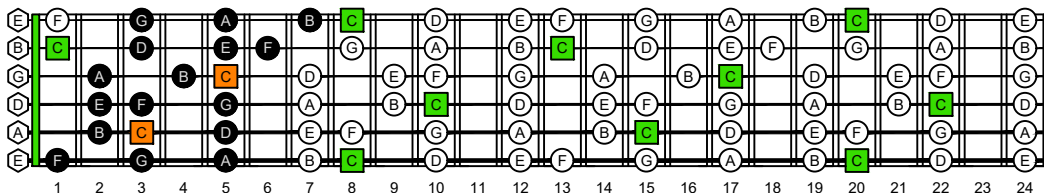

CAGED octaves (Baritone 6-string guitar : B1 standard tuning - BEADF#B) **C natural** - FINGERBOARD OCTAVE SHAPES

CAGED octaves (Baritone 6-string guitar : B1 standard tuning - BEADF#B) **C major scale (ionian mode)** : ENTIRE FINGERBOARD NOTE NAMES

CAGED octaves (Baritone 6-string guitar : BEADF#B tuning) **C major scale (ionian mode)** ENTIRE FINGERBOARD NOTE NAMES : **5C2** box shape (3nps)

CAGED octaves (Baritone 6-string guitar : BEADF#B tuning) **C major scale (ionian mode)** ENTIRE FINGERBOARD NOTE NAMES : **5A3** box shape (3nps)

CAGED octaves (Baritone 6-string guitar : BEADF#B tuning) **C major scale (ionian mode)** ENTIRE FINGERBOARD NOTE NAMES : **5A3G1** box shape (3nps)

CAGED octaves (Baritone 6-string guitar : BEADF#B tuning) **C major scale (ionian mode)** ENTIRE FINGERBOARD NOTE NAMES : **6G3G1** box shape (3nps)

CAGED octaves (Baritone 6-string guitar : BEADF#B tuning) **C major scale (ionian mode)** ENTIRE FINGERBOARD NOTE NAMES : **6E4E1** box shape (3nps)

CAGED octaves (Baritone 6-string guitar : BEADF#B tuning) **C major scale (ionian mode)** ENTIRE FINGERBOARD NOTE NAMES : **6E4D2** box shape (3nps)