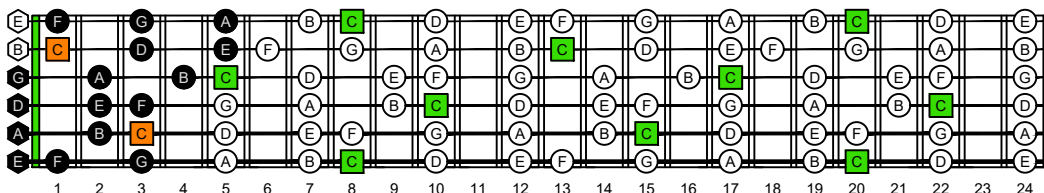

CAGED octaves (Baritone 6-string guitar : B1 standard tuning - BEADF#B) **C natural** - FINGERBOARD OCTAVE SHAPES

CAGED octaves (Baritone 6-string guitar : B1 standard tuning - BEADF#B) **C major scale (ionian mode)** : ENTIRE FINGERBOARD NOTE NAMES

CAGED octaves (Baritone 6-string guitar : BEADF#B tuning) **C major scale (ionian mode)** ENTIRE FINGERBOARD NOTE NAMES : **5C2** box shape (3nps)

CAGED octaves (Baritone 6-string guitar : BEADF#B tuning) **C major scale (ionian mode)** ENTIRE FINGERBOARD NOTE NAMES : **5A3** box shape (3nps)

CAGED octaves (Baritone 6-string guitar : BEADF#B tuning) **C major scale (ionian mode)** ENTIRE FINGERBOARD NOTE NAMES : **5A3G1** box shape (3nps)

CAGED octaves (Baritone 6-string guitar : BEADF#B tuning) **C major scale (ionian mode)** ENTIRE FINGERBOARD NOTE NAMES : **6G3G1** box shape (3nps)

CAGED octaves (Baritone 6-string guitar : BEADF#B tuning) **C major scale (ionian mode)** ENTIRE FINGERBOARD NOTE NAMES : **6E4E1** box shape (3nps)

CAGED octaves (Baritone 6-string guitar : BEADF#B tuning) **C major scale (ionian mode)** ENTIRE FINGERBOARD NOTE NAMES : **6E4D2** box shape (3nps)