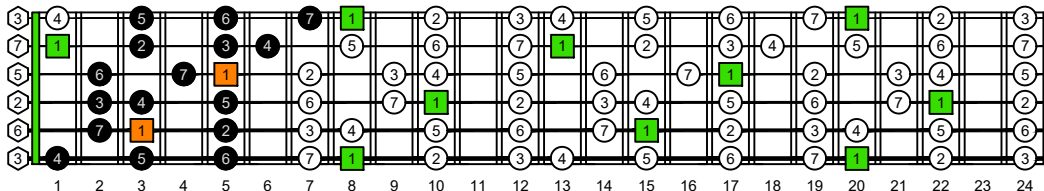

**CAGED octaves** (Baritone 6-string guitar : B1 standard tuning - BEADF#B) **C natural** - FINGERBOARD OCTAVE SHAPES

**CAGED octaves** (Baritone 6-string guitar : B1 standard tuning - BEADF#B) **C major scale (ionian mode)** : ENTIRE FINGERBOARD INTERVALS

**CAGED octaves** (Baritone 6-string guitar : BEADF#B tuning) **C major scale (ionian mode)** ENTIRE FINGERBOARD INTERVALS : **5C2** box shape (3nps)

**CAGED octaves** (Baritone 6-string guitar : BEADF#B tuning) **C major scale (ionian mode)** ENTIRE FINGERBOARD INTERVALS : **5A3** box shape (3nps)

**CAGED octaves** (Baritone 6-string guitar : BEADF#B tuning) **C major scale (ionian mode)** ENTIRE FINGERBOARD INTERVALS : **5A3G1** box shape (3nps)

**CAGED octaves** (Baritone 6-string guitar : BEADF#B tuning) **C major scale (ionian mode)** ENTIRE FINGERBOARD INTERVALS : **6G3G1** box shape (3nps)

**CAGED octaves** (Baritone 6-string guitar : BEADF#B tuning) **C major scale (ionian mode)** ENTIRE FINGERBOARD INTERVALS : **4D2** box shape (3nps)

**CAGED octaves** (Baritone 6-string guitar : BEADF#B tuning) **C major scale (ionian mode)** ENTIRE FINGERBOARD INTERVALS : **5C2** box shape at 12 (3nps)