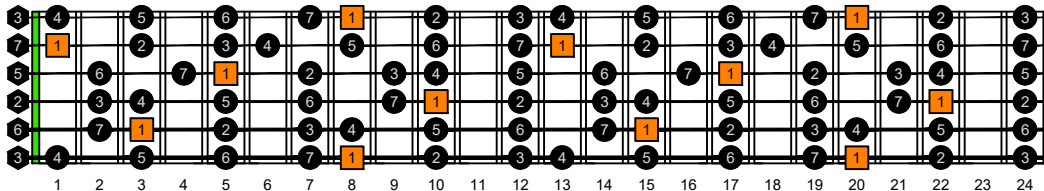

**CAGED octaves** (Baritone 6-string guitar : B1 standard tuning - BEADF#B) **C natural** - FINGERBOARD OCTAVE SHAPES

**CAGED octaves** (Baritone 6-string guitar : B1 standard tuning - BEADF#B) **C major scale (ionian mode)** : ENTIRE FINGERBOARD INTERVALS

**CAGED octaves** (Baritone 6-string guitar : BEADF#B tuning) **C major scale (ionian mode)** ENTIRE FINGERBOARD INTERVALS : **5C2** box shape (3nps)

**CAGED octaves** (Baritone 6-string guitar : BEADF#B tuning) **C major scale (ionian mode)** ENTIRE FINGERBOARD INTERVALS : **5A3** box shape (3nps)

**CAGED octaves** (Baritone 6-string guitar : BEADF#B tuning) **C major scale (ionian mode)** ENTIRE FINGERBOARD INTERVALS : **5A3G1** box shape (3nps)

**CAGED octaves** (Baritone 6-string guitar : BEADF#B tuning) **C major scale (ionian mode)** ENTIRE FINGERBOARD INTERVALS : **6G3G1** box shape (3nps)

**CAGED octaves** (Baritone 6-string guitar : BEADF#B tuning) **C major scale (ionian mode)** ENTIRE FINGERBOARD INTERVALS : **4D2** box shape (3nps)

**CAGED octaves** (Baritone 6-string guitar : BEADF#B tuning) **C major scale (ionian mode)** ENTIRE FINGERBOARD INTERVALS : **5C2** box shape at 12 (3nps)