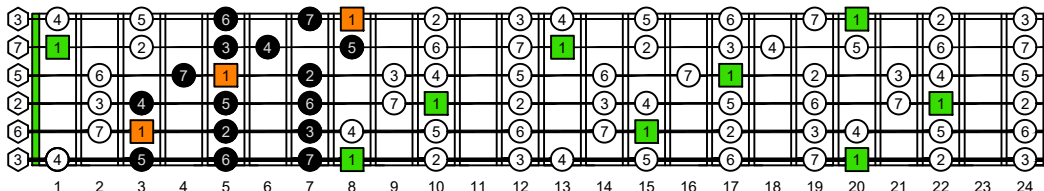

**CAGED octaves** (Baritone 6-string guitar : B1 standard tuning - BEADF#B) **C natural** - FINGERBOARD OCTAVE SHAPES

**CAGED octaves** (Baritone 6-string guitar : B1 standard tuning - BEADF#B) **C major scale (ionian mode)** : ENTIRE FINGERBOARD INTERVALS

**CAGED octaves** (Baritone 6-string guitar : BEADF#B tuning) **C major scale (ionian mode)** ENTIRE FINGERBOARD INTERVALS : **5C2** box shape (3nps)

**CAGED octaves** (Baritone 6-string guitar : BEADF#B tuning) **C major scale (ionian mode)** ENTIRE FINGERBOARD INTERVALS : **5A3** box shape (3nps)

**CAGED octaves** (Baritone 6-string guitar : BEADF#B tuning) **C major scale (ionian mode)** ENTIRE FINGERBOARD INTERVALS : **5A3G1** box shape (3nps)

**CAGED octaves** (Baritone 6-string guitar : BEADF#B tuning) **C major scale (ionian mode)** ENTIRE FINGERBOARD INTERVALS : **6G3G1** box shape (3nps)

**CAGED octaves** (Baritone 6-string guitar : BEADF#B tuning) **C major scale (ionian mode)** ENTIRE FINGERBOARD INTERVALS : **4D2** box shape (3nps)

**CAGED octaves** (Baritone 6-string guitar : BEADF#B tuning) **C major scale (ionian mode)** ENTIRE FINGERBOARD INTERVALS : **5C2** box shape at 12 (3nps)