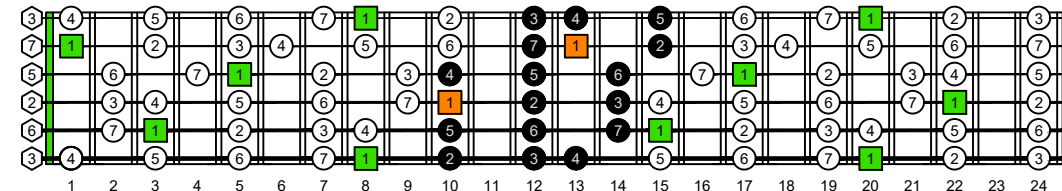

CAGED octaves (Baritone 6-string guitar : BEADF#B tuning) **C major scale (ionian mode)** ENTIRE FINGERBOARD INTERVALS : **5C2** box shape at 12 (3nps)

CAGED octaves (Baritone 6-string guitar : BEADF#B tuning) **C major scale (ionian mode)** ENTIRE FINGERBOARD INTERVALS : **4D2** box shape (3nps)