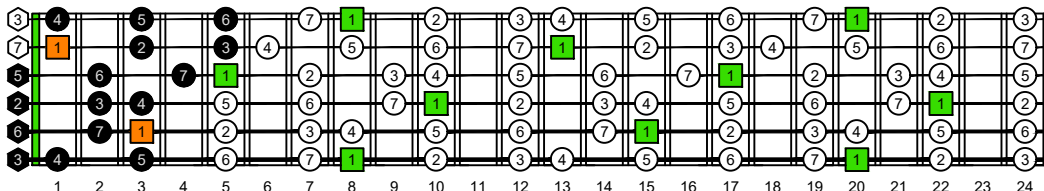

**CAGED octaves** (Baritone 6-string guitar : B1 standard tuning - BEADF#B) **C natural** - FINGERBOARD OCTAVE SHAPES

**CAGED octaves** (Baritone 6-string guitar : B1 standard tuning - BEADF#B) **C major scale (ionian mode)** : ENTIRE FINGERBOARD INTERVALS

**CAGED octaves** (Baritone 6-string guitar : BEADF#B tuning) **C major scale (ionian mode)** ENTIRE FINGERBOARD INTERVALS : **5C2** box shape (3nps)

**CAGED octaves** (Baritone 6-string guitar : BEADF#B tuning) **C major scale (ionian mode)** ENTIRE FINGERBOARD INTERVALS : **5A3** box shape (3nps)

**CAGED octaves** (Baritone 6-string guitar : BEADF#B tuning) **C major scale (ionian mode)** ENTIRE FINGERBOARD INTERVALS : **5A3G1** box shape (3nps)

**CAGED octaves** (Baritone 6-string guitar : BEADF#B tuning) **C major scale (ionian mode)** ENTIRE FINGERBOARD INTERVALS : **6G3G1** box shape (3nps)

**CAGED octaves** (Baritone 6-string guitar : BEADF#B tuning) **C major scale (ionian mode)** ENTIRE FINGERBOARD INTERVALS : **4D2** box shape (3nps)

**CAGED octaves** (Baritone 6-string guitar : BEADF#B tuning) **C major scale (ionian mode)** ENTIRE FINGERBOARD INTERVALS : **5C2** box shape at 12 (3nps)