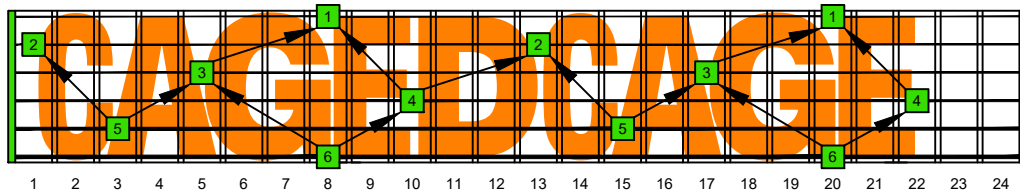

**CAGED octaves** (Baritone 6-string guitar : B1 standard tuning - BEADF#B) **C natural** - FINGERBOARD OCTAVE SHAPES

**CAGED octaves** (Baritone 6-string guitar : B1 standard tuning - BEADF#B) **C major scale (ionian mode)** : ENTIRE FINGERBOARD INTERVALS

**CAGED octaves** (Baritone 6-string guitar : BEADF#B tuning) **C major scale (ionian mode)** ENTIRE FINGERBOARD INTERVALS : **5C2** box shape (3nps)

**CAGED octaves** (Baritone 6-string guitar : BEADF#B tuning) **C major scale (ionian mode)** ENTIRE FINGERBOARD INTERVALS : **5A3** box shape (3nps)

**CAGED octaves** (Baritone 6-string guitar : BEADF#B tuning) **C major scale (ionian mode)** ENTIRE FINGERBOARD INTERVALS : **5A3G1** box shape (3nps)

**CAGED octaves** (Baritone 6-string guitar : BEADF#B tuning) **C major scale (ionian mode)** ENTIRE FINGERBOARD INTERVALS : **6G3G1** box shape (3nps)

**CAGED octaves** (Baritone 6-string guitar : BEADF#B tuning) **C major scale (ionian mode)** ENTIRE FINGERBOARD INTERVALS : **6E4E1** box shape (3nps)

**CAGED octaves** (Baritone 6-string guitar : BEADF#B tuning) **C major scale (ionian mode)** ENTIRE FINGERBOARD INTERVALS : **6E4D2** box shape (3nps)