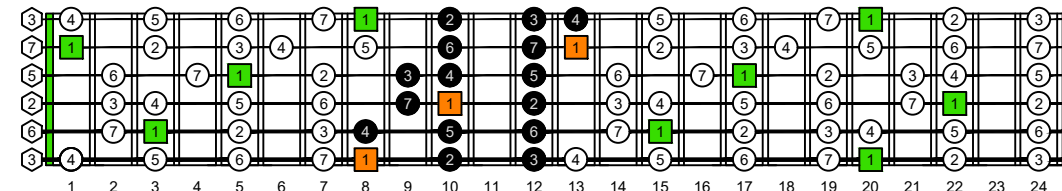

**CAGED octaves** (Baritone 6-string guitar : B1 standard tuning - BEADF#B) **C natural** - FINGERBOARD OCTAVE SHAPES

**CAGED octaves** (Baritone 6-string guitar : B1 standard tuning - BEADF#B) **C major scale (ionian mode)** : ENTIRE FINGERBOARD INTERVALS

**CAGED octaves** (Baritone 6-string guitar : BEADF#B tuning) **C major scale (ionian mode)** ENTIRE FINGERBOARD INTERVALS : **5C2** box shape (3nps)

**CAGED octaves** (Baritone 6-string guitar : BEADF#B tuning) **C major scale (ionian mode)** ENTIRE FINGERBOARD INTERVALS : **5A3** box shape (3nps)

**CAGED octaves** (Baritone 6-string guitar : BEADF#B tuning) **C major scale (ionian mode)** ENTIRE FINGERBOARD INTERVALS : **5A3G1** box shape (3nps)

**CAGED octaves** (Baritone 6-string guitar : BEADF#B tuning) **C major scale (ionian mode)** ENTIRE FINGERBOARD INTERVALS : **6G3G1** box shape (3nps)

**CAGED octaves** (Baritone 6-string guitar : BEADF#B tuning) **C major scale (ionian mode)** ENTIRE FINGERBOARD INTERVALS : **6E4E1** box shape (3nps)

**CAGED octaves** (Baritone 6-string guitar : BEADF#B tuning) **C major scale (ionian mode)** ENTIRE FINGERBOARD INTERVALS : **6E4D2** box shape (3nps)