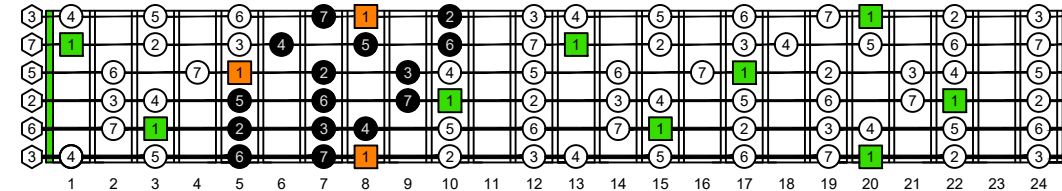

**CAGED octaves** (Baritone 6-string guitar : B1 standard tuning - BEADF#B) **C natural** - FINGERBOARD OCTAVE SHAPES

**CAGED octaves** (Baritone 6-string guitar : B1 standard tuning - BEADF#B) **C major scale (ionian mode)** : ENTIRE FINGERBOARD INTERVALS

**CAGED octaves** (Baritone 6-string guitar : BEADF#B tuning) **C major scale (ionian mode)** ENTIRE FINGERBOARD INTERVALS : **5C2** box shape (3nps)

**CAGED octaves** (Baritone 6-string guitar : BEADF#B tuning) **C major scale (ionian mode)** ENTIRE FINGERBOARD INTERVALS : **5A3** box shape (3nps)

**CAGED octaves** (Baritone 6-string guitar : BEADF#B tuning) **C major scale (ionian mode)** ENTIRE FINGERBOARD INTERVALS : **5A3G1** box shape (3nps)

**CAGED octaves** (Baritone 6-string guitar : BEADF#B tuning) **C major scale (ionian mode)** ENTIRE FINGERBOARD INTERVALS : **6G3G1** box shape (3nps)

**CAGED octaves** (Baritone 6-string guitar : BEADF#B tuning) **C major scale (ionian mode)** ENTIRE FINGERBOARD INTERVALS : **6E4E1** box shape (3nps)

**CAGED octaves** (Baritone 6-string guitar : BEADF#B tuning) **C major scale (ionian mode)** ENTIRE FINGERBOARD INTERVALS : **6E4D2** box shape (3nps)