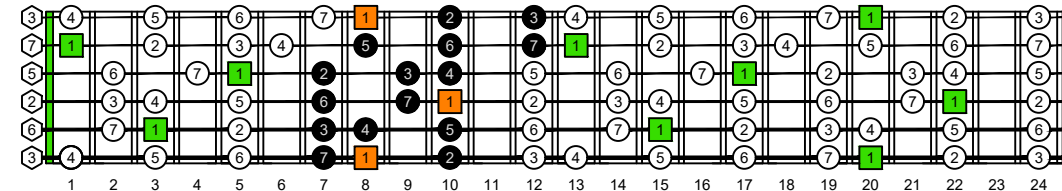

**CAGED octaves** (Baritone 6-string guitar : B1 standard tuning - BEADF#B) **C natural** - FINGERBOARD OCTAVE SHAPES

**CAGED octaves** (Baritone 6-string guitar : B1 standard tuning - BEADF#B) **C major scale (ionian mode)** : ENTIRE FINGERBOARD INTERVALS

**CAGED octaves** (Baritone 6-string guitar : BEADF#B tuning) **C major scale (ionian mode)** ENTIRE FINGERBOARD INTERVALS : **5C2** box shape (3nps)

**CAGED octaves** (Baritone 6-string guitar : BEADF#B tuning) **C major scale (ionian mode)** ENTIRE FINGERBOARD INTERVALS : **5A3** box shape (3nps)

**CAGED octaves** (Baritone 6-string guitar : BEADF#B tuning) **C major scale (ionian mode)** ENTIRE FINGERBOARD INTERVALS : **5A3G1** box shape (3nps)

**CAGED octaves** (Baritone 6-string guitar : BEADF#B tuning) **C major scale (ionian mode)** ENTIRE FINGERBOARD INTERVALS : **6G3G1** box shape (3nps)

**CAGED octaves** (Baritone 6-string guitar : BEADF#B tuning) **C major scale (ionian mode)** ENTIRE FINGERBOARD INTERVALS : **6E4E1** box shape (3nps)

**CAGED octaves** (Baritone 6-string guitar : BEADF#B tuning) **C major scale (ionian mode)** ENTIRE FINGERBOARD INTERVALS : **6E4D2** box shape (3nps)