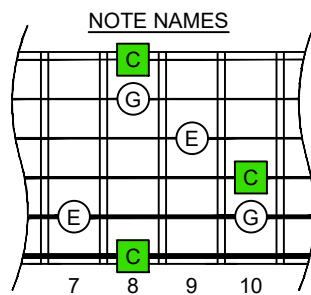

C
major arpeggio
CAGED
octaves
box shapes
Baritone
6-string guitar
B1 standard tuning
 BEADF#B

www.cagedoctaves.com

Zon Brookes

CAGED octaves (Baritone 6-String Guitar : B1 standard tuning - BEADF#B) C major arpeggio - 6E4E1 box shape

CAGED octaves (Baritone 6-string guitar : BEADF#B tuning) **C major arpeggio** **ENTIRE FINGERBOARD NOTE NAMES** : **6E4E1** box shape

CAGED octaves (Baritone 6-string guitar : BEADF#B tuning) **C major arpeggio** **ENTIRE FINGERBOARD INTERVALS** : **6E4E1** box shape