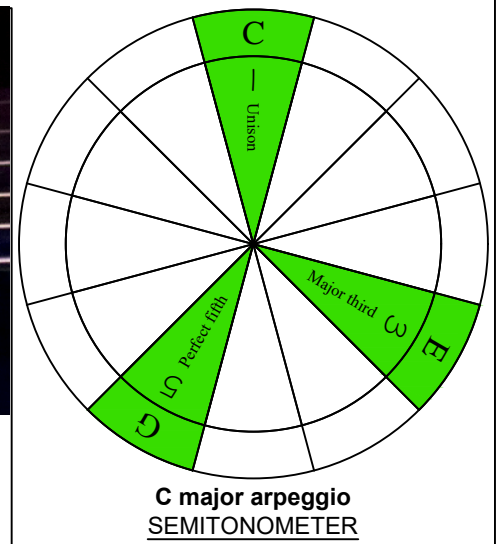

C
major arpeggio
CAGED
octaves
box shapes
Baritone
6-string guitar
B1 standard tuning
 BEADF#B

www.cagedoctaves.com

Zon Brookes

CAGED octaves (Baritone 6-String Guitar : B1 standard tuning - BEADF#B) C major arpeggio - 6E4E1 box shape

CAGED octaves (Baritone 6-string guitar : BEADF#B tuning) **C major arpeggio** **ENTIRE FINGERBOARD NOTE NAMES** : **6E4E1** box shape

CAGED octaves (Baritone 6-string guitar : BEADF#B tuning) **C major arpeggio** **ENTIRE FINGERBOARD INTERVALS** : **6E4E1** box shape