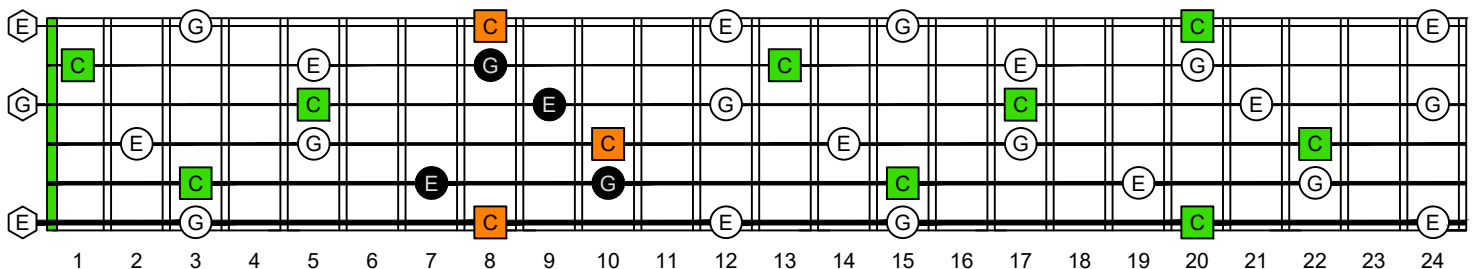

C
major arpeggio
CAGED
octaves
box shapes
Baritone
6-string guitar
B1 standard tuning
 BEADF#B

www.cagedoctaves.com

Zon Brookes

CAGED octaves (Baritone 6-String Guitar : B1 standard tuning - BEADF#B) C major arpeggio - 6E4E1 box shape

CAGED octaves (Baritone 6-string guitar : BEADF#B tuning) **C major arpeggio** **ENTIRE FINGERBOARD NOTE NAMES** : **6E4E1** box shape

CAGED octaves (Baritone 6-string guitar : BEADF#B tuning) **C major arpeggio** **ENTIRE FINGERBOARD INTERVALS** : **6E4E1** box shape