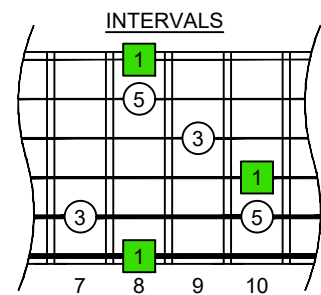

C
major arpeggio
CAGED
octaves
box shapes
Baritone
6-string guitar
B1 standard tuning
 BEADF#B

www.cagedoctaves.com

Zon Brookes

CAGED octaves (Baritone 6-String Guitar : B1 standard tuning - BEADF#B) C major arpeggio - 6E4E1 box shape

CAGED octaves (Baritone 6-string guitar : BEADF#B tuning) **C major arpeggio** **ENTIRE FINGERBOARD NOTE NAMES** : **6E4E1** box shape

CAGED octaves (Baritone 6-string guitar : BEADF#B tuning) **C major arpeggio** **ENTIRE FINGERBOARD INTERVALS** : **6E4E1** box shape