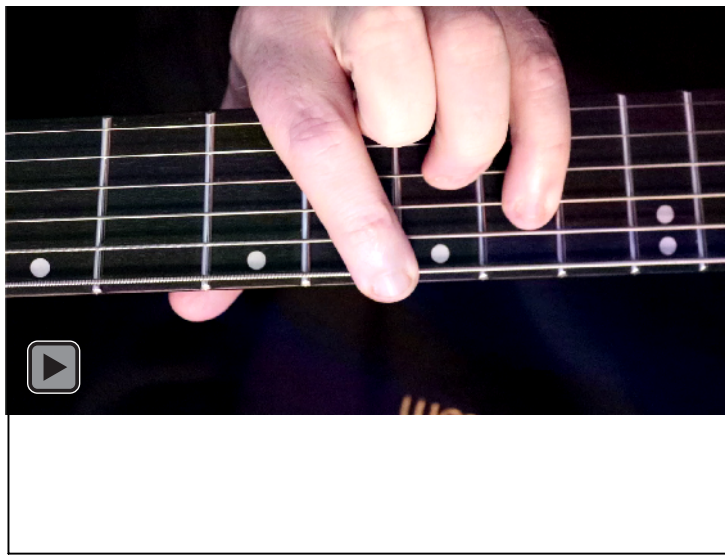

C
major arpeggio
CAGED
octaves
box shapes
Baritone
6-string guitar
B1 standard tuning
 BEADF#B

www.cagedoctaves.com

Zon Brookes

CAGED octaves (Baritone 6-String Guitar : B1 standard tuning - BEADF#B) C major arpeggio - 6E4E1 box shape

CAGED octaves (Baritone 6-string guitar : BEADF#B tuning) **C major arpeggio** **ENTIRE FINGERBOARD NOTE NAMES** : **6E4E1** box shape

CAGED octaves (Baritone 6-string guitar : BEADF#B tuning) **C major arpeggio** **ENTIRE FINGERBOARD INTERVALS** : **6E4E1** box shape