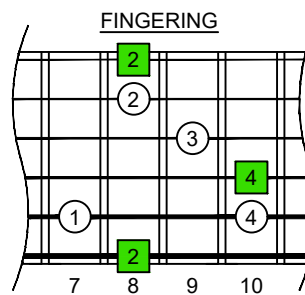

C
major arpeggio
CAGED
octaves
box shapes
Baritone
6-string guitar
B1 standard tuning
 BEADF#B

www.cagedoctaves.com

Zon Brookes

CAGED octaves (Baritone 6-String Guitar : B1 standard tuning - BEADF#B) C major arpeggio - 6E4E1 box shape

CAGED octaves (Baritone 6-string guitar : BEADF#B tuning) **C major arpeggio** **ENTIRE FINGERBOARD NOTE NAMES** : **6E4E1** box shape

CAGED octaves (Baritone 6-string guitar : BEADF#B tuning) **C major arpeggio** **ENTIRE FINGERBOARD INTERVALS** : **6E4E1** box shape