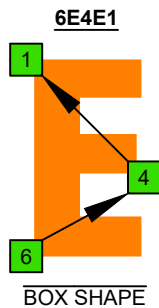

C
major arpeggio
CAGED
octaves
box shapes
Baritone
6-string guitar
B1 standard tuning
 BEADF#B

www.cagedoctaves.com

Zon Brookes

CAGED octaves (Baritone 6-String Guitar : B1 standard tuning - BEADF#B) C major arpeggio - 6E4E1 box shape

CAGED octaves (Baritone 6-string guitar : BEADF#B tuning) **C major arpeggio** **ENTIRE FINGERBOARD NOTE NAMES** : **6E4E1** box shape

CAGED octaves (Baritone 6-string guitar : BEADF#B tuning) **C major arpeggio** **ENTIRE FINGERBOARD INTERVALS** : **6E4E1** box shape