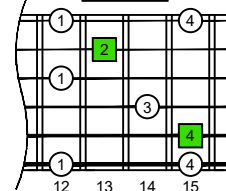

CAGED octaves (Baritone 6-string guitar : B1 standard tuning - BEADF#B) **C major arpeggio** - ENTIRE FINGERBOARD NOTE NAMES

CAGED octaves (Baritone 6-string guitar : B1 standard tuning - BEADF#B) **C major arpeggio** : ENTIRE FINGERBOARD INTERVALS

C
major arpeggio
CAGED
octaves
box shapes
Baritone
6-string guitar
B1 standard tuning
BEADF#B

INTERVALS