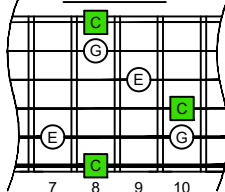

CAGED octaves (Baritone 6-string guitar : B1 standard tuning - BEADF#B) **C major arpeggio** - ENTIRE FINGERBOARD NOTE NAMES

CAGED octaves (Baritone 6-string guitar : B1 standard tuning - BEADF#B) **C major arpeggio** : ENTIRE FINGERBOARD INTERVALS

C
major arpeggio
CAGED
octaves
box shapes
Baritone
6-string guitar
B1 standard tuning
BEADF#B

FINGERING