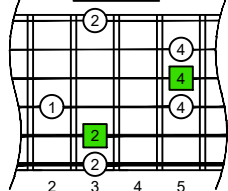

CAGED octaves (Baritone 6-string guitar : B1 standard tuning - BEADF#B) **C major arpeggio** - ENTIRE FINGERBOARD NOTE NAMES

CAGED octaves (Baritone 6-string guitar : B1 standard tuning - BEADF#B) **C major arpeggio** : ENTIRE FINGERBOARD INTERVALS

C
major arpeggio
CAGED
octaves
box shapes
Baritone
6-string guitar
B1 standard tuning
BEADF#B

INTERVALS