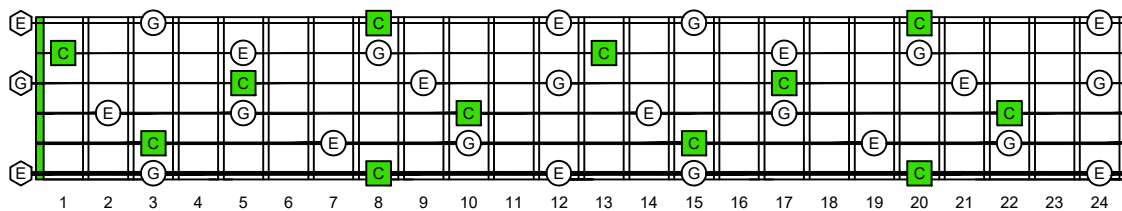

CAGED octaves (Baritone 6-string guitar : B1 standard tuning - BEADF#B) **C major arpeggio** - ENTIRE FINGERBOARD NOTE NAMES

CAGED octaves (Baritone 6-string guitar : B1 standard tuning - BEADF#B) **C major arpeggio** : ENTIRE FINGERBOARD INTERVALS

C
major arpeggio
CAGED
octaves
box shapes
Baritone
6-string guitar
B1 standard tuning
BEADF#B

5C2
BOX SHAPE

5A3
BOX SHAPE

6G3G1
BOX SHAPE

6E4E1
BOX SHAPE

4D2
BOX SHAPE

5C2 at 12
BOX SHAPE

NOTE NAMES