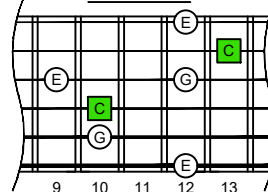

CAGED octaves (Baritone 6-string guitar : B1 standard tuning - BEADF#B) **C major arpeggio** - ENTIRE FINGERBOARD NOTE NAMES

CAGED octaves (Baritone 6-string guitar : B1 standard tuning - BEADF#B) **C major arpeggio** : ENTIRE FINGERBOARD INTERVALS

C
major arpeggio
CAGED
octaves
box shapes
Baritone
6-string guitar
B1 standard tuning
BEADF#B

FINGERING