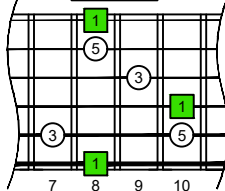

CAGED octaves (Baritone 6-string guitar : B1 standard tuning - BEADF#B) **C major arpeggio** - ENTIRE FINGERBOARD NOTE NAMES

CAGED octaves (Baritone 6-string guitar : B1 standard tuning - BEADF#B) **C major arpeggio** : ENTIRE FINGERBOARD INTERVALS

C
major arpeggio
CAGED
octaves
box shapes
Baritone
6-string guitar
B1 standard tuning
BEADF#B

5C2
BOX SHAPE

5A3
BOX SHAPE

6G3G1
BOX SHAPE

6E4E1
BOX SHAPE

4D2
BOX SHAPE

5C2 at 12
BOX SHAPE

NOTE NAMES

FINGERING

FINGERING

FINGERING

INTERVALS

INTERVALS

INTERVALS

INTERVALS

INTERVALS