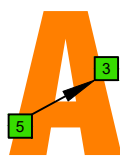

CAGED octaves (Baritone 6-string guitar : B1 standard tuning - BEADF#B) **C major arpeggio** - ENTIRE FINGERBOARD NOTE NAMES

CAGED octaves (Baritone 6-string guitar : B1 standard tuning - BEADF#B) **C major arpeggio** : ENTIRE FINGERBOARD INTERVALS

C
major arpeggio
CAGED
octaves
box shapes
Baritone
6-string guitar
B1 standard tuning
BEADF#B

5C2
BOX SHAPE

5A3
BOX SHAPE

6G3G1
BOX SHAPE

6E4E1
BOX SHAPE

4D2
BOX SHAPE

5C2 at 12
BOX SHAPE

NOTE NAMES