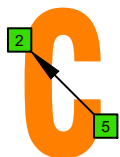

CAGED octaves (Baritone 6-string guitar : B1 standard tuning - BEADF#B) **C major arpeggio** - ENTIRE FINGERBOARD NOTE NAMES

CAGED octaves (Baritone 6-string guitar : B1 standard tuning - BEADF#B) **C major arpeggio** : ENTIRE FINGERBOARD INTERVALS

C
major arpeggio
CAGED
octaves
box shapes
Baritone
6-string guitar
B1 standard tuning
BEADF#B

5C2
BOX SHAPE

5A3
BOX SHAPE

6G3G1
BOX SHAPE

6E4E1
BOX SHAPE

4D2
BOX SHAPE

5C2 at 12
BOX SHAPE

NOTE NAMES