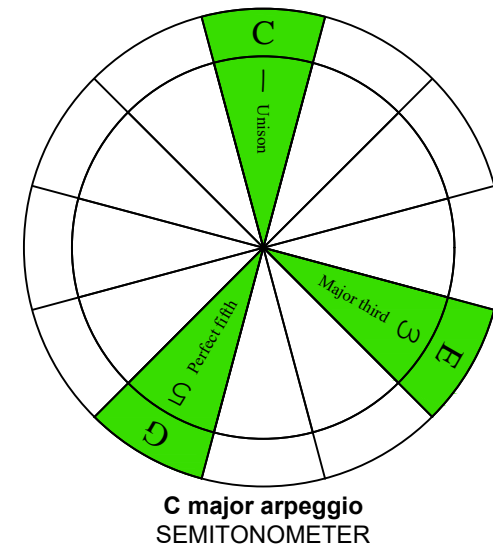

CAGED octaves (Baritone 6-string guitar : B1 standard tuning - BEADF#B) **C major arpeggio** - ENTIRE FINGERBOARD NOTE NAMES

CAGED octaves (Baritone 6-string guitar : B1 standard tuning - BEADF#B) **C major arpeggio** : ENTIRE FINGERBOARD INTERVALS

C
major arpeggio
CAGED
octaves
box shapes
Baritone
6-string guitar
B1 standard tuning
BEADF#B

5C2
BOX SHAPE

5A3
BOX SHAPE

6G3G1
BOX SHAPE

6E4E1
BOX SHAPE

4D2
BOX SHAPE

5C2 at 12
BOX SHAPE

NOTE NAMES