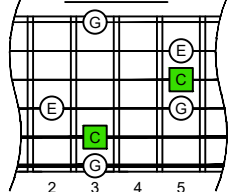

CAGED octaves (Baritone 6-string guitar : B1 standard tuning - BEADF#B) **C major arpeggio** - ENTIRE FINGERBOARD NOTE NAMES

CAGED octaves (Baritone 6-string guitar : B1 standard tuning - BEADF#B) **C major arpeggio** : ENTIRE FINGERBOARD INTERVALS

C
major arpeggio
CAGED
octaves
box shapes
Baritone
6-string guitar
B1 standard tuning
BEADF#B

FINGERING