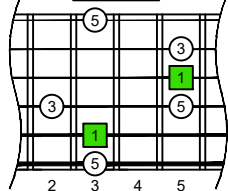

CAGED octaves (Baritone 6-string guitar : B1 standard tuning - BEADF#B) **C major arpeggio** - ENTIRE FINGERBOARD NOTE NAMES

CAGED octaves (Baritone 6-string guitar : B1 standard tuning - BEADF#B) **C major arpeggio** : ENTIRE FINGERBOARD INTERVALS

C
major arpeggio
CAGED
octaves
box shapes
Baritone
6-string guitar
B1 standard tuning
BEADF#B

5C2
BOX SHAPE

5A3
BOX SHAPE

6G3G1
BOX SHAPE

6E4E1
BOX SHAPE

4D2
BOX SHAPE

5C2 at 12
BOX SHAPE

NOTE NAMES

FINGERING

FINGERING

FINGERING

INTERVALS

INTERVALS

INTERVALS

INTERVALS

INTERVALS