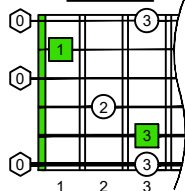

CAGED octaves (Baritone 6-string guitar : B1 standard tuning - BEADF#B) **C major arpeggio** - ENTIRE FINGERBOARD NOTE NAMES

CAGED octaves (Baritone 6-string guitar : B1 standard tuning - BEADF#B) **C major arpeggio** : ENTIRE FINGERBOARD INTERVALS

C
major arpeggio
CAGED
octaves
box shapes
Baritone
6-string guitar
B1 standard tuning
BEADF#B

INTERVALS