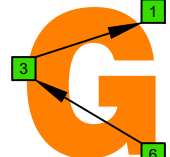

CAGED octaves (Baritone 6-string guitar : B1 standard tuning - BEADF#B) **C major arpeggio** - ENTIRE FINGERBOARD NOTE NAMES

CAGED octaves (Baritone 6-string guitar : B1 standard tuning - BEADF#B) **C major arpeggio** : ENTIRE FINGERBOARD INTERVALS

C
major arpeggio
CAGED
octaves
box shapes
Baritone
6-string guitar
B1 standard tuning
BEADF#B

5C2
BOX SHAPE

5A3
BOX SHAPE

6G3G1
BOX SHAPE

6E4E1
BOX SHAPE

4D2
BOX SHAPE

5C2 at 12
BOX SHAPE

NOTE NAMES