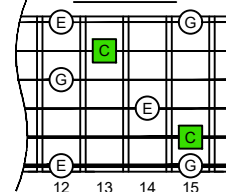

CAGED octaves (Baritone 6-string guitar : B1 standard tuning - BEADF#B) **C major arpeggio** - ENTIRE FINGERBOARD NOTE NAMES

CAGED octaves (Baritone 6-string guitar : B1 standard tuning - BEADF#B) **C major arpeggio** : ENTIRE FINGERBOARD INTERVALS

C
major arpeggio
CAGED
octaves
box shapes
Baritone
6-string guitar
B1 standard tuning
BEADF#B

FINGERING