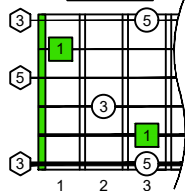

CAGED octaves (Baritone 6-string guitar : B1 standard tuning - BEADF#B) **C major arpeggio** - ENTIRE FINGERBOARD NOTE NAMES

CAGED octaves (Baritone 6-string guitar : B1 standard tuning - BEADF#B) **C major arpeggio** : ENTIRE FINGERBOARD INTERVALS

C
major arpeggio
CAGED
octaves
box shapes
Baritone
6-string guitar
B1 standard tuning
BEADF#B

5C2
BOX SHAPE

5A3
BOX SHAPE

6G3G1
BOX SHAPE

6E4E1
BOX SHAPE

4D2
BOX SHAPE

5C2 at 12
BOX SHAPE

NOTE NAMES

FINGERING

FINGERING

FINGERING

INTERVALS

INTERVALS

INTERVALS

INTERVALS

INTERVALS