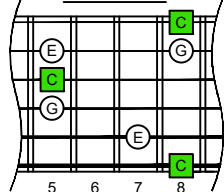

CAGED octaves (Baritone 6-string guitar : B1 standard tuning - BEADF#B) **C major arpeggio** - ENTIRE FINGERBOARD NOTE NAMES

CAGED octaves (Baritone 6-string guitar : B1 standard tuning - BEADF#B) **C major arpeggio** : ENTIRE FINGERBOARD INTERVALS

C
major arpeggio
CAGED
octaves
box shapes
Baritone
6-string guitar
B1 standard tuning
BEADF#B

FINGERING