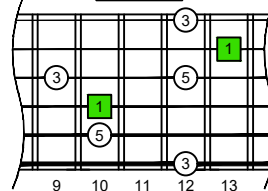

CAGED octaves (Baritone 6-string guitar : B1 standard tuning - BEADF#B) **C major arpeggio** - ENTIRE FINGERBOARD NOTE NAMES

CAGED octaves (Baritone 6-string guitar : B1 standard tuning - BEADF#B) **C major arpeggio** : ENTIRE FINGERBOARD INTERVALS

C
major arpeggio
CAGED
octaves
box shapes
Baritone
6-string guitar
B1 standard tuning
BEADF#B

5C2
BOX SHAPE

5A3
BOX SHAPE

6G3G1
BOX SHAPE

6E4E1
BOX SHAPE

4D2
BOX SHAPE

5C2 at 12
BOX SHAPE

NOTE NAMES

FINGERING

FINGERING

FINGERING

INTERVALS

INTERVALS

INTERVALS

INTERVALS

INTERVALS