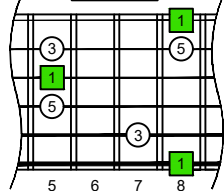

CAGED octaves (Baritone 6-string guitar : B1 standard tuning - BEADF#B) **C major arpeggio** - ENTIRE FINGERBOARD NOTE NAMES

CAGED octaves (Baritone 6-string guitar : B1 standard tuning - BEADF#B) **C major arpeggio** : ENTIRE FINGERBOARD INTERVALS

C
major arpeggio
CAGED
octaves
box shapes
Baritone
6-string guitar
B1 standard tuning
BEADF#B

5C2
BOX SHAPE

5A3
BOX SHAPE

6G3G1
BOX SHAPE

6E4E1
BOX SHAPE

4D2
BOX SHAPE

5C2 at 12
BOX SHAPE

NOTE NAMES

FINGERING

FINGERING

FINGERING

INTERVALS

INTERVALS

INTERVALS

INTERVALS

INTERVALS