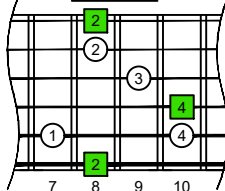

CAGED octaves (Baritone 6-string guitar : B1 standard tuning - BEADF#B) **C major arpeggio** - ENTIRE FINGERBOARD NOTE NAMES

CAGED octaves (Baritone 6-string guitar : B1 standard tuning - BEADF#B) **C major arpeggio** : ENTIRE FINGERBOARD INTERVALS

C
major arpeggio
CAGED
octaves
box shapes
Baritone
6-string guitar
B1 standard tuning
BEADF#B

INTERVALS