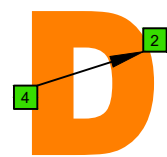

C
major arpeggio
CAGED
octaves
box shapes
Baritone
6-string guitar
B1 standard tuning
BEADF#B

5C2
BOX SHAPE

5A3
BOX SHAPE

6G3G1
BOX SHAPE

6E4E1
BOX SHAPE

4D2
BOX SHAPE

5C2 at 12
BOX SHAPE

NOTE NAMES