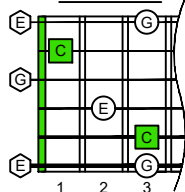

CAGED octaves (Baritone 6-string guitar : B1 standard tuning - BEADF#B) **C major arpeggio** - ENTIRE FINGERBOARD NOTE NAMES

CAGED octaves (Baritone 6-string guitar : B1 standard tuning - BEADF#B) **C major arpeggio** : ENTIRE FINGERBOARD INTERVALS

C
major arpeggio
CAGED
octaves
box shapes
Baritone
6-string guitar
B1 standard tuning
BEADF#B

5C2
BOX SHAPE

5A3
BOX SHAPE

6G3G1
BOX SHAPE

6E4E1
BOX SHAPE

4D2
BOX SHAPE

5C2 at 12
BOX SHAPE

NOTE NAMES