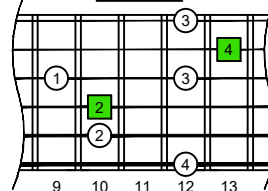

CAGED octaves (Baritone 6-string guitar : B1 standard tuning - BEADF#B) **C major arpeggio** - ENTIRE FINGERBOARD NOTE NAMES

CAGED octaves (Baritone 6-string guitar : B1 standard tuning - BEADF#B) **C major arpeggio** : ENTIRE FINGERBOARD INTERVALS

C
major arpeggio
CAGED
octaves
box shapes
Baritone
6-string guitar
B1 standard tuning
BEADF#B

INTERVALS