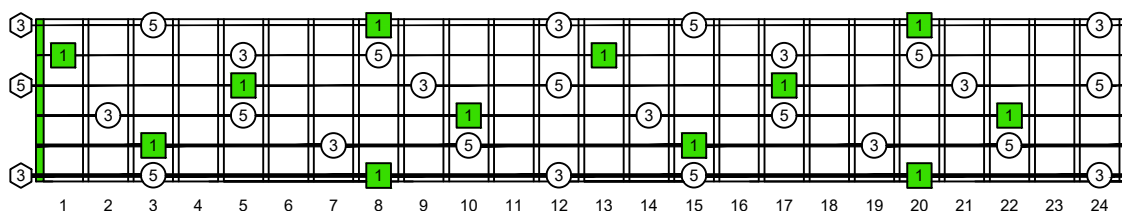

CAGED octaves (Baritone 6-string guitar : B1 standard tuning - BEADF#B) **C major arpeggio** - ENTIRE FINGERBOARD NOTE NAMES

CAGED octaves (Baritone 6-string guitar : B1 standard tuning - BEADF#B) **C major arpeggio** : ENTIRE FINGERBOARD INTERVALS

C
major arpeggio
CAGED
octaves
box shapes
Baritone
6-string guitar
B1 standard tuning
BEADF#B

5C2
BOX SHAPE

5A3
BOX SHAPE

6G3G1
BOX SHAPE

6E4E1
BOX SHAPE

4D2
BOX SHAPE

5C2 at 12
BOX SHAPE

NOTE NAMES