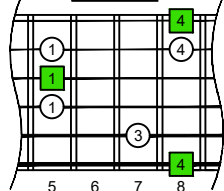

CAGED octaves (Baritone 6-string guitar : B1 standard tuning - BEADF#B) **C major arpeggio** - ENTIRE FINGERBOARD NOTE NAMES

CAGED octaves (Baritone 6-string guitar : B1 standard tuning - BEADF#B) **C major arpeggio** : ENTIRE FINGERBOARD INTERVALS

C
major arpeggio
CAGED
octaves
box shapes
Baritone
6-string guitar
B1 standard tuning
BEADF#B

INTERVALS