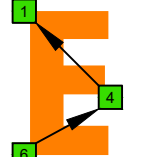

CAGED octaves (Baritone 6-string guitar : B1 standard tuning - BEADF#B) **C major arpeggio** - ENTIRE FINGERBOARD NOTE NAMES

CAGED octaves (Baritone 6-string guitar : B1 standard tuning - BEADF#B) **C major arpeggio** : ENTIRE FINGERBOARD INTERVALS

C
major arpeggio
CAGED
octaves
box shapes
Baritone
6-string guitar
B1 standard tuning
BEADF#B

5C2
BOX SHAPE

5A3
BOX SHAPE

6G3G1
BOX SHAPE

6E4E1
BOX SHAPE

4D2
BOX SHAPE

5C2 at 12
BOX SHAPE

NOTE NAMES