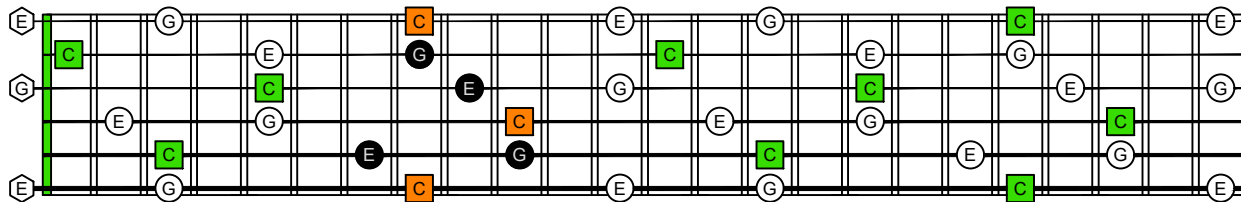

CAGED octaves (Baritone 6-string guitar : B1 standard tuning - BEADF#B) **C natural** - FINGERBOARD OCTAVE SHAPES

1 2 3 4 5 6 7 8 9 10 11 12 13 14 15 16 17 18 19 20 21 22 23 24

CAGED octaves (Baritone 6-string guitar : B1 standard tuning - BEADF#B) **C major arpeggio** : ENTIRE FINGERBOARD NOTE NAMES

1 2 3 4 5 6 7 8 9 10 11 12 13 14 15 16 17 18 19 20 21 22 23 24

CAGED octaves (Baritone 6-string guitar : BEADF#B tuning) **C major arpeggio** ENTIRE FINGERBOARD NOTE NAMES : **5C2** box shape

1 2 3 4 5 6 7 8 9 10 11 12 13 14 15 16 17 18 19 20 21 22 23 24

CAGED octaves (Baritone 6-string guitar : BEADF#B tuning) **C major arpeggio** ENTIRE FINGERBOARD NOTE NAMES : **5A3** box shape

1 2 3 4 5 6 7 8 9 10 11 12 13 14 15 16 17 18 19 20 21 22 23 24

CAGED octaves (Baritone 6-string guitar : BEADF#B tuning) **C major arpeggio** ENTIRE FINGERBOARD NOTE NAMES : **6G3G1** box shape

1 2 3 4 5 6 7 8 9 10 11 12 13 14 15 16 17 18 19 20 21 22 23 24

CAGED octaves (Baritone 6-string guitar : BEADF#B tuning) **C major arpeggio** ENTIRE FINGERBOARD NOTE NAMES : **6E4E1** box shape

1 2 3 4 5 6 7 8 9 10 11 12 13 14 15 16 17 18 19 20 21 22 23 24