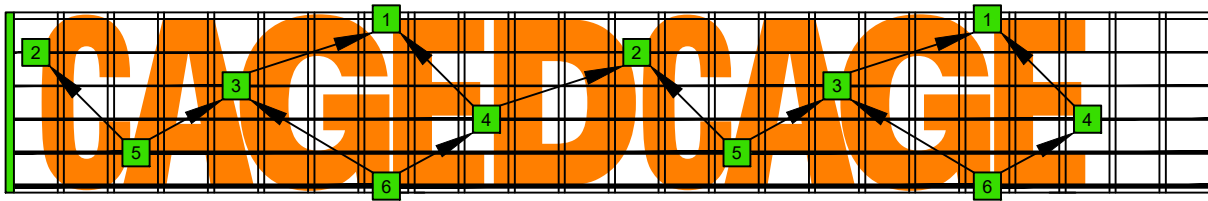

CAGED octaves (Baritone 6-string guitar : B1 standard tuning - BEADF#B) **C natural** - FINGERBOARD OCTAVE SHAPES

1 2 3 4 5 6 7 8 9 10 11 12 13 14 15 16 17 18 19 20 21 22 23 24

CAGED octaves (Baritone 6-string guitar : B1 standard tuning - BEADF#B) **C major arpeggio** : ENTIRE FINGERBOARD NOTE NAMES

1 2 3 4 5 6 7 8 9 10 11 12 13 14 15 16 17 18 19 20 21 22 23 24

CAGED octaves (Baritone 6-string guitar : BEADF#B tuning) **C major arpeggio** ENTIRE FINGERBOARD NOTE NAMES : **5C2** box shape

1 2 3 4 5 6 7 8 9 10 11 12 13 14 15 16 17 18 19 20 21 22 23 24