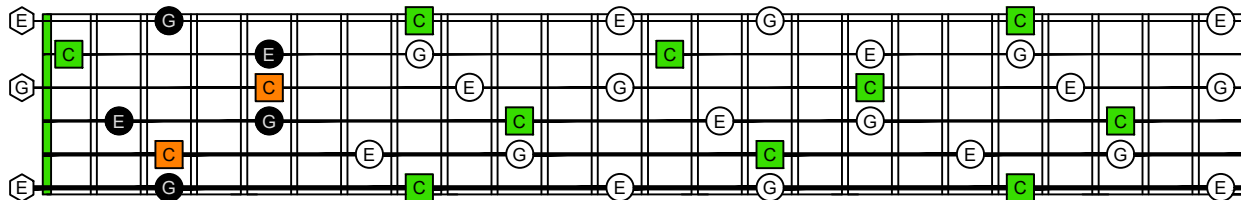

CAGED octaves (Baritone 6-string guitar : B1 standard tuning - BEADF#B) **C natural** - FINGERBOARD OCTAVE SHAPES

1 2 3 4 5 6 7 8 9 10 11 12 13 14 15 16 17 18 19 20 21 22 23 24

CAGED octaves (Baritone 6-string guitar : B1 standard tuning - BEADF#B) **C major arpeggio** : ENTIRE FINGERBOARD NOTE NAMES

1 2 3 4 5 6 7 8 9 10 11 12 13 14 15 16 17 18 19 20 21 22 23 24

CAGED octaves (Baritone 6-string guitar : BEADF#B tuning) **C major arpeggio** ENTIRE FINGERBOARD NOTE NAMES : **5C2** box shape

1 2 3 4 5 6 7 8 9 10 11 12 13 14 15 16 17 18 19 20 21 22 23 24

CAGED octaves (Baritone 6-string guitar : BEADF#B tuning) **C major arpeggio** ENTIRE FINGERBOARD NOTE NAMES : **5A3** box shape

1 2 3 4 5 6 7 8 9 10 11 12 13 14 15 16 17 18 19 20 21 22 23 24

CAGED octaves (Baritone 6-string guitar : BEADF#B tuning) **C major arpeggio** ENTIRE FINGERBOARD NOTE NAMES : **6G3G1** box shape

1 2 3 4 5 6 7 8 9 10 11 12 13 14 15 16 17 18 19 20 21 22 23 24

CAGED octaves (Baritone 6-string guitar : BEADF#B tuning) **C major arpeggio** ENTIRE FINGERBOARD NOTE NAMES : **6E4E1** box shape

1 2 3 4 5 6 7 8 9 10 11 12 13 14 15 16 17 18 19 20 21 22 23 24