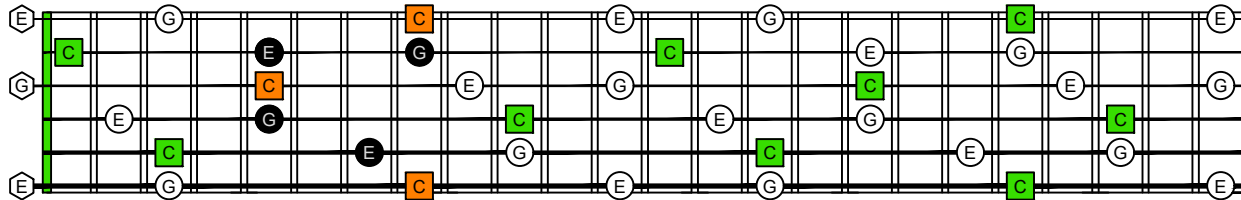

CAGED octaves (Baritone 6-string guitar : B1 standard tuning - BEADF#B) **C natural** - FINGERBOARD OCTAVE SHAPES

1 2 3 4 5 6 7 8 9 10 11 12 13 14 15 16 17 18 19 20 21 22 23 24

CAGED octaves (Baritone 6-string guitar : B1 standard tuning - BEADF#B) **C major arpeggio** : ENTIRE FINGERBOARD NOTE NAMES

1 2 3 4 5 6 7 8 9 10 11 12 13 14 15 16 17 18 19 20 21 22 23 24

CAGED octaves (Baritone 6-string guitar : BEADF#B tuning) **C major arpeggio** ENTIRE FINGERBOARD NOTE NAMES : **5C2** box shape

1 2 3 4 5 6 7 8 9 10 11 12 13 14 15 16 17 18 19 20 21 22 23 24

CAGED octaves (Baritone 6-string guitar : BEADF#B tuning) **C major arpeggio** ENTIRE FINGERBOARD NOTE NAMES : **5A3** box shape

1 2 3 4 5 6 7 8 9 10 11 12 13 14 15 16 17 18 19 20 21 22 23 24

CAGED octaves (Baritone 6-string guitar : BEADF#B tuning) **C major arpeggio** ENTIRE FINGERBOARD NOTE NAMES : **6G3G1** box shape

1 2 3 4 5 6 7 8 9 10 11 12 13 14 15 16 17 18 19 20 21 22 23 24

CAGED octaves (Baritone 6-string guitar : BEADF#B tuning) **C major arpeggio** ENTIRE FINGERBOARD NOTE NAMES : **6E4E1** box shape

1 2 3 4 5 6 7 8 9 10 11 12 13 14 15 16 17 18 19 20 21 22 23 24