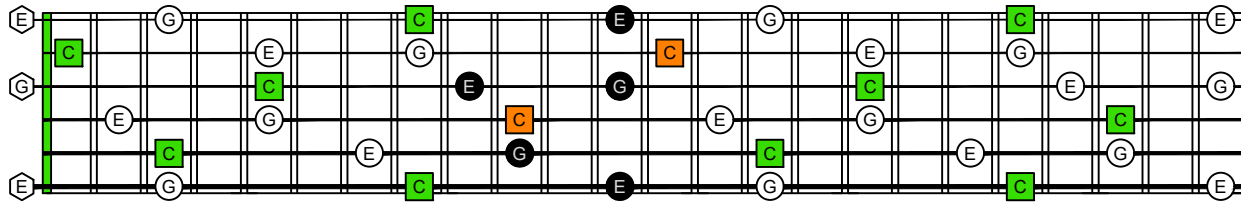

CAGED octaves (Baritone 6-string guitar : BEADF#B tuning) **C major arpeggio** ENTIRE FINGERBOARD NOTE NAMES : **4D2** box shape

1 2 3 4 5 6 7 8 9 10 11 12 13 14 15 16 17 18 19 20 21 22 23 24