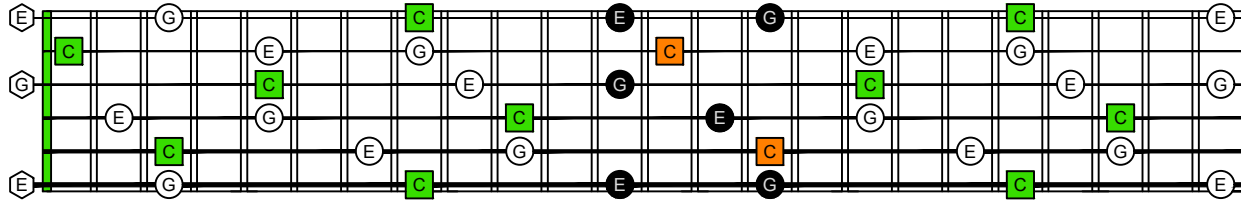

1 2 3 4 5 6 7 8 9 10 11 12 13 14 15 16 17 18 19 20 21 22 23 24

CAGED octaves (Baritone 6-string guitar : BEADF#B tuning) **C major arpeggio** ENTIRE FINGERBOARD NOTE NAMES : **5C2** box shape

1 2 3 4 5 6 7 8 9 10 11 12 13 14 15 16 17 18 19 20 21 22 23 24

CAGED octaves (Baritone 6-string guitar : BEADF#B tuning) **C major arpeggio** ENTIRE FINGERBOARD NOTE NAMES : **5A3** box shape

1 2 3 4 5 6 7 8 9 10 11 12 13 14 15 16 17 18 19 20 21 22 23 24

CAGED octaves (Baritone 6-string guitar : BEADF#B tuning) **C major arpeggio** ENTIRE FINGERBOARD NOTE NAMES : **6G3G1** box shape

1 2 3 4 5 6 7 8 9 10 11 12 13 14 15 16 17 18 19 20 21 22 23 24

CAGED octaves (Baritone 6-string guitar : BEADF#B tuning) **C major arpeggio** ENTIRE FINGERBOARD NOTE NAMES : **6E4E1** box shape

1 2 3 4 5 6 7 8 9 10 11 12 13 14 15 16 17 18 19 20 21 22 23 24

CAGED octaves (Baritone 6-string guitar : BEADF#B tuning) **C major arpeggio** ENTIRE FINGERBOARD NOTE NAMES : **4D2** box shape

1 2 3 4 5 6 7 8 9 10 11 12 13 14 15 16 17 18 19 20 21 22 23 24

CAGED octaves (Baritone 6-string guitar : BEADF#B tuning) **C major arpeggio** ENTIRE FINGERBOARD NOTE NAMES : **5C2** box shape at 12