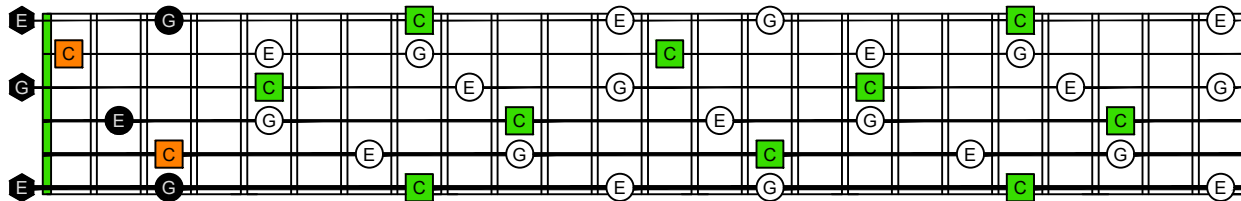

CAGED octaves (Baritone 6-string guitar : B1 standard tuning - BEADF#B) **C natural** - FINGERBOARD OCTAVE SHAPES

1 2 3 4 5 6 7 8 9 10 11 12 13 14 15 16 17 18 19 20 21 22 23 24

CAGED octaves (Baritone 6-string guitar : B1 standard tuning - BEADF#B) **C major arpeggio** : ENTIRE FINGERBOARD NOTE NAMES

1 2 3 4 5 6 7 8 9 10 11 12 13 14 15 16 17 18 19 20 21 22 23 24

CAGED octaves (Baritone 6-string guitar : BEADF#B tuning) **C major arpeggio** ENTIRE FINGERBOARD NOTE NAMES : **5C2** box shape

1 2 3 4 5 6 7 8 9 10 11 12 13 14 15 16 17 18 19 20 21 22 23 24

CAGED octaves (Baritone 6-string guitar : BEADF#B tuning) **C major arpeggio** ENTIRE FINGERBOARD NOTE NAMES : **5A3** box shape

1 2 3 4 5 6 7 8 9 10 11 12 13 14 15 16 17 18 19 20 21 22 23 24

CAGED octaves (Baritone 6-string guitar : BEADF#B tuning) **C major arpeggio** ENTIRE FINGERBOARD NOTE NAMES : **6G3G1** box shape

1 2 3 4 5 6 7 8 9 10 11 12 13 14 15 16 17 18 19 20 21 22 23 24

CAGED octaves (Baritone 6-string guitar : BEADF#B tuning) **C major arpeggio** ENTIRE FINGERBOARD NOTE NAMES : **6E4E1** box shape

1 2 3 4 5 6 7 8 9 10 11 12 13 14 15 16 17 18 19 20 21 22 23 24