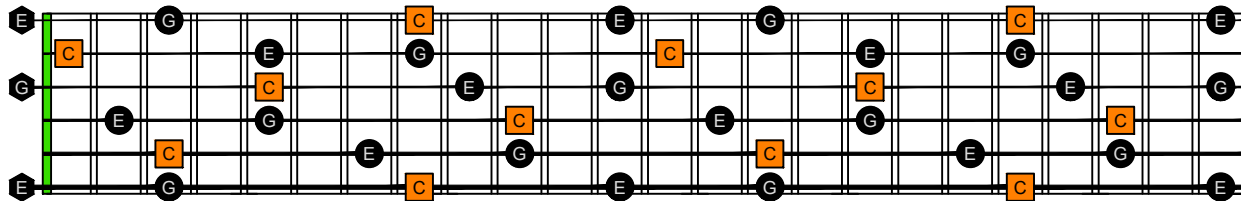

CAGED octaves (Baritone 6-string guitar : B1 standard tuning - BEADF#B) **C natural** - FINGERBOARD OCTAVE SHAPES

1 2 3 4 5 6 7 8 9 10 11 12 13 14 15 16 17 18 19 20 21 22 23 24

CAGED octaves (Baritone 6-string guitar : B1 standard tuning - BEADF#B) **C major arpeggio** : ENTIRE FINGERBOARD NOTE NAMES

1 2 3 4 5 6 7 8 9 10 11 12 13 14 15 16 17 18 19 20 21 22 23 24

CAGED octaves (Baritone 6-string guitar : BEADF#B tuning) **C major arpeggio** ENTIRE FINGERBOARD NOTE NAMES : **5C2** box shape

1 2 3 4 5 6 7 8 9 10 11 12 13 14 15 16 17 18 19 20 21 22 23 24

CAGED octaves (Baritone 6-string guitar : BEADF#B tuning) **C major arpeggio** ENTIRE FINGERBOARD NOTE NAMES : **5A3** box shape

1 2 3 4 5 6 7 8 9 10 11 12 13 14 15 16 17 18 19 20 21 22 23 24

CAGED octaves (Baritone 6-string guitar : BEADF#B tuning) **C major arpeggio** ENTIRE FINGERBOARD NOTE NAMES : **6G3G1** box shape

1 2 3 4 5 6 7 8 9 10 11 12 13 14 15 16 17 18 19 20 21 22 23 24

CAGED octaves (Baritone 6-string guitar : BEADF#B tuning) **C major arpeggio** ENTIRE FINGERBOARD NOTE NAMES : **6E4E1** box shape

1 2 3 4 5 6 7 8 9 10 11 12 13 14 15 16 17 18 19 20 21 22 23 24