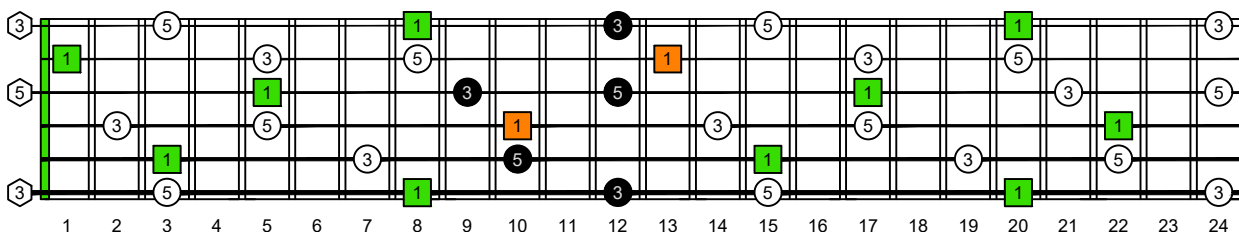

CAGED octaves (Baritone 6-string guitar : B1 standard tuning - BEADF#B) **C natural** - FINGERBOARD OCTAVE SHAPES

CAGED octaves (Baritone 6-string guitar : B1 standard tuning - BEADF#B) **C major arpeggio** : ENTIRE FINGERBOARD INTERVALS

CAGED octaves (Baritone 6-string guitar : BEADF#B tuning) **C major arpeggio** ENTIRE FINGERBOARD INTERVALS : **5C2** box shape

CAGED octaves (Baritone 6-string guitar : BEADF#B tuning) **C major arpeggio** ENTIRE FINGERBOARD INTERVALS : **5A3** box shape

CAGED octaves (Baritone 6-string guitar : BEADF#B tuning) **C major arpeggio** ENTIRE FINGERBOARD INTERVALS : **6G3G1** box shape

CAGED octaves (Baritone 6-string guitar : BEADF#B tuning) **C major arpeggio** ENTIRE FINGERBOARD INTERVALS : **6E4E1** box shape

CAGED octaves (Baritone 6-string guitar : BEADF#B tuning) **C major arpeggio** ENTIRE FINGERBOARD INTERVALS : **4D2** box shape

CAGED octaves (Baritone 6-string guitar : BEADF#B tuning) **C major arpeggio** ENTIRE FINGERBOARD INTERVALS : **5C2** box shape at 12