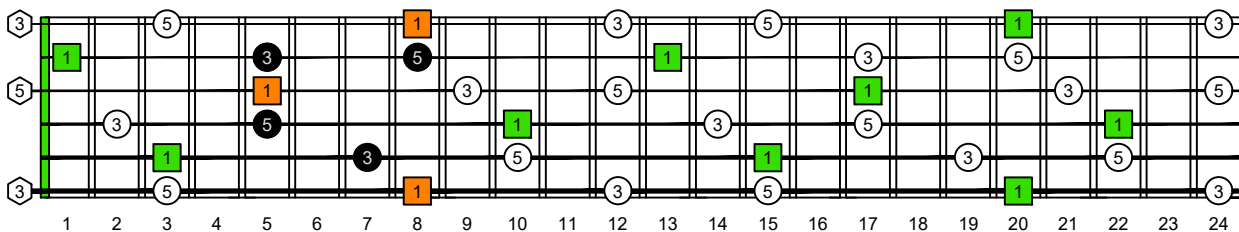

CAGED octaves (Baritone 6-string guitar : B1 standard tuning - BEADF#B) **C natural** - FINGERBOARD OCTAVE SHAPES

CAGED octaves (Baritone 6-string guitar : B1 standard tuning - BEADF#B) **C major arpeggio** : ENTIRE FINGERBOARD INTERVALS

CAGED octaves (Baritone 6-string guitar : BEADF#B tuning) **C major arpeggio** ENTIRE FINGERBOARD INTERVALS : **5C2** box shape

CAGED octaves (Baritone 6-string guitar : BEADF#B tuning) **C major arpeggio** ENTIRE FINGERBOARD INTERVALS : **5A3** box shape

CAGED octaves (Baritone 6-string guitar : BEADF#B tuning) **C major arpeggio** ENTIRE FINGERBOARD INTERVALS : **6G3G1** box shape

CAGED octaves (Baritone 6-string guitar : BEADF#B tuning) **C major arpeggio** ENTIRE FINGERBOARD INTERVALS : **6E4E1** box shape

CAGED octaves (Baritone 6-string guitar : BEADF#B tuning) **C major arpeggio** ENTIRE FINGERBOARD INTERVALS : **4D2** box shape

CAGED octaves (Baritone 6-string guitar : BEADF#B tuning) **C major arpeggio** ENTIRE FINGERBOARD INTERVALS : **5C2** box shape at 12