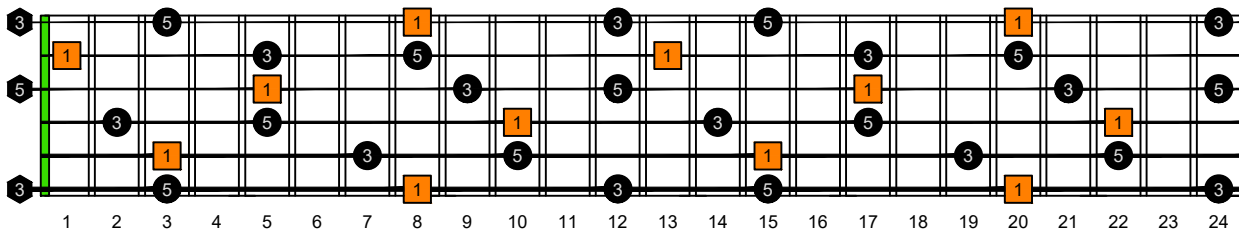

CAGED octaves (Baritone 6-string guitar : B1 standard tuning - BEADF#B) **C natural** - FINGERBOARD OCTAVE SHAPES

CAGED octaves (Baritone 6-string guitar : B1 standard tuning - BEADF#B) **C major arpeggio** : ENTIRE FINGERBOARD INTERVALS

CAGED octaves (Baritone 6-string guitar : BEADF#B tuning) **C major arpeggio** ENTIRE FINGERBOARD INTERVALS : **5C2** box shape

CAGED octaves (Baritone 6-string guitar : BEADF#B tuning) **C major arpeggio** ENTIRE FINGERBOARD INTERVALS : **5A3** box shape

CAGED octaves (Baritone 6-string guitar : BEADF#B tuning) **C major arpeggio** ENTIRE FINGERBOARD INTERVALS : **6G3G1** box shape

CAGED octaves (Baritone 6-string guitar : BEADF#B tuning) **C major arpeggio** ENTIRE FINGERBOARD INTERVALS : **6E4E1** box shape

CAGED octaves (Baritone 6-string guitar : BEADF#B tuning) **C major arpeggio** ENTIRE FINGERBOARD INTERVALS : **4D2** box shape

CAGED octaves (Baritone 6-string guitar : BEADF#B tuning) **C major arpeggio** ENTIRE FINGERBOARD INTERVALS : **5C2** box shape at 12