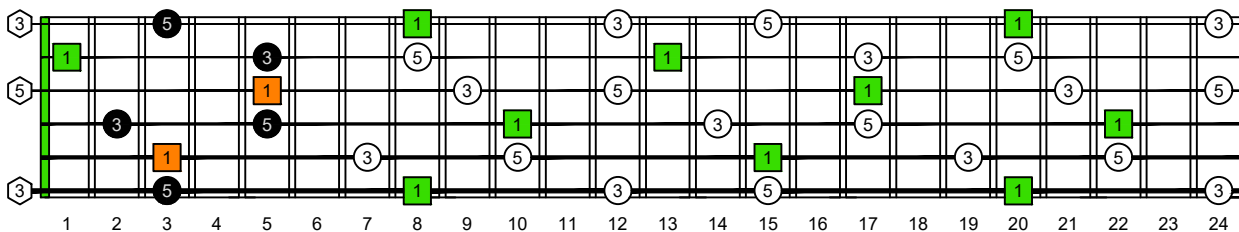

CAGED octaves (Baritone 6-string guitar : B1 standard tuning - BEADF#B) **C natural** - FINGERBOARD OCTAVE SHAPES

CAGED octaves (Baritone 6-string guitar : B1 standard tuning - BEADF#B) **C major arpeggio** : ENTIRE FINGERBOARD INTERVALS

CAGED octaves (Baritone 6-string guitar : BEADF#B tuning) **C major arpeggio** ENTIRE FINGERBOARD INTERVALS : **5C2** box shape

CAGED octaves (Baritone 6-string guitar : BEADF#B tuning) **C major arpeggio** ENTIRE FINGERBOARD INTERVALS : **5A3** box shape

CAGED octaves (Baritone 6-string guitar : BEADF#B tuning) **C major arpeggio** ENTIRE FINGERBOARD INTERVALS : **6G3G1** box shape

CAGED octaves (Baritone 6-string guitar : BEADF#B tuning) **C major arpeggio** ENTIRE FINGERBOARD INTERVALS : **6E4E1** box shape

CAGED octaves (Baritone 6-string guitar : BEADF#B tuning) **C major arpeggio** ENTIRE FINGERBOARD INTERVALS : **4D2** box shape

CAGED octaves (Baritone 6-string guitar : BEADF#B tuning) **C major arpeggio** ENTIRE FINGERBOARD INTERVALS : **5C2** box shape at 12