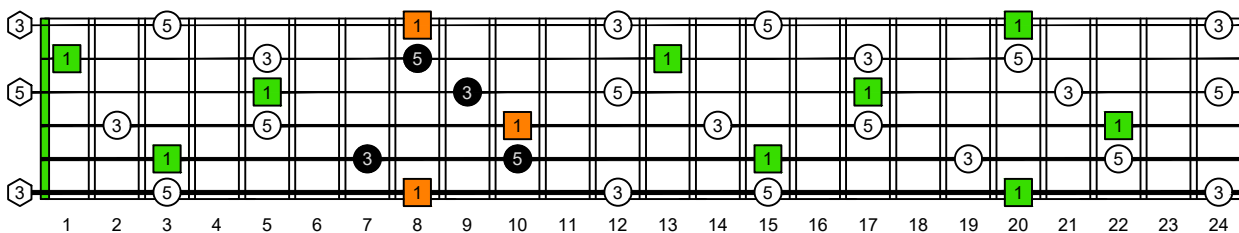

CAGED octaves (Baritone 6-string guitar : B1 standard tuning - BEADF#B) **C natural** - FINGERBOARD OCTAVE SHAPES

CAGED octaves (Baritone 6-string guitar : B1 standard tuning - BEADF#B) **C major arpeggio** : ENTIRE FINGERBOARD INTERVALS

CAGED octaves (Baritone 6-string guitar : BEADF#B tuning) **C major arpeggio** ENTIRE FINGERBOARD INTERVALS : **5C2** box shape

CAGED octaves (Baritone 6-string guitar : BEADF#B tuning) **C major arpeggio** ENTIRE FINGERBOARD INTERVALS : **5A3** box shape

CAGED octaves (Baritone 6-string guitar : BEADF#B tuning) **C major arpeggio** ENTIRE FINGERBOARD INTERVALS : **6G3G1** box shape

CAGED octaves (Baritone 6-string guitar : BEADF#B tuning) **C major arpeggio** ENTIRE FINGERBOARD INTERVALS : **6E4E1** box shape

CAGED octaves (Baritone 6-string guitar : BEADF#B tuning) **C major arpeggio** ENTIRE FINGERBOARD INTERVALS : **4D2** box shape

CAGED octaves (Baritone 6-string guitar : BEADF#B tuning) **C major arpeggio** ENTIRE FINGERBOARD INTERVALS : **5C2** box shape at 12