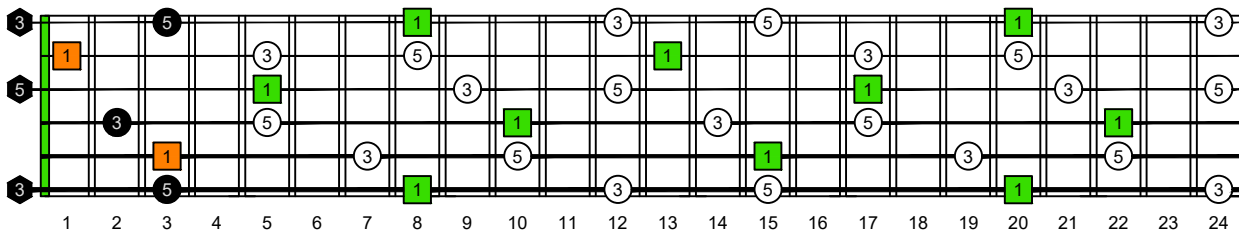

CAGED octaves (Baritone 6-string guitar : B1 standard tuning - BEADF#B) **C natural** - FINGERBOARD OCTAVE SHAPES

CAGED octaves (Baritone 6-string guitar : B1 standard tuning - BEADF#B) **C major arpeggio** : ENTIRE FINGERBOARD INTERVALS

CAGED octaves (Baritone 6-string guitar : BEADF#B tuning) **C major arpeggio** ENTIRE FINGERBOARD INTERVALS : **5C2** box shape

CAGED octaves (Baritone 6-string guitar : BEADF#B tuning) **C major arpeggio** ENTIRE FINGERBOARD INTERVALS : **5A3** box shape

CAGED octaves (Baritone 6-string guitar : BEADF#B tuning) **C major arpeggio** ENTIRE FINGERBOARD INTERVALS : **6G3G1** box shape

CAGED octaves (Baritone 6-string guitar : BEADF#B tuning) **C major arpeggio** ENTIRE FINGERBOARD INTERVALS : **6E4E1** box shape

CAGED octaves (Baritone 6-string guitar : BEADF#B tuning) **C major arpeggio** ENTIRE FINGERBOARD INTERVALS : **4D2** box shape

CAGED octaves (Baritone 6-string guitar : BEADF#B tuning) **C major arpeggio** ENTIRE FINGERBOARD INTERVALS : **5C2** box shape at 12