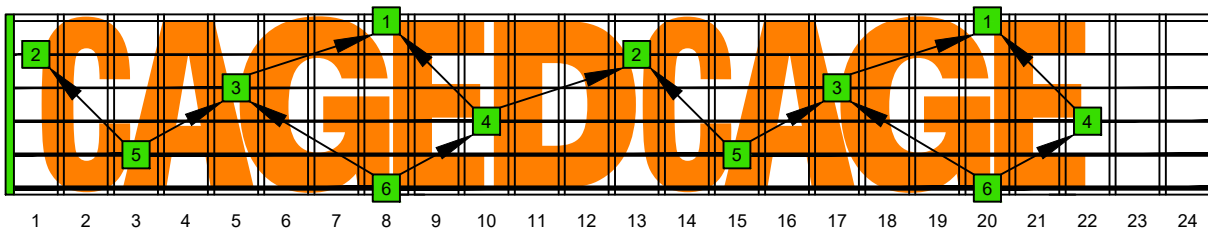

CAGED octaves (Baritone 6-string guitar : B1 standard tuning - BEADF#B) **C natural** - FINGERBOARD OCTAVE SHAPES

CAGED octaves (Baritone 6-string guitar : B1 standard tuning - BEADF#B) **C major arpeggio** : ENTIRE FINGERBOARD INTERVALS

CAGED octaves (Baritone 6-string guitar : BEADF#B tuning) **C major arpeggio** ENTIRE FINGERBOARD INTERVALS : **5C2** box shape

CAGED octaves (Baritone 6-string guitar : BEADF#B tuning) **C major arpeggio** ENTIRE FINGERBOARD INTERVALS : **5A3** box shape

CAGED octaves (Baritone 6-string guitar : BEADF#B tuning) **C major arpeggio** ENTIRE FINGERBOARD INTERVALS : **6G3G1** box shape

CAGED octaves (Baritone 6-string guitar : BEADF#B tuning) **C major arpeggio** ENTIRE FINGERBOARD INTERVALS : **6E4E1** box shape