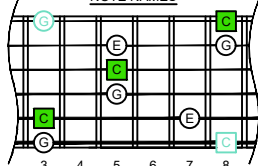

CAGED octaves (Baritone 6-string guitar : B1 standard tuning - BEADF#B) C major arpeggio - ENTIRE FINGERBOARD NOTE NAMES

CAGED octaves (Baritone 6-string guitar : B1 standard tuning - BEADF#B) C major arpeggio : ENTIRE FINGERBOARD INTERVALS

C major arpeggio CAGED octaves box shapes (3nps) Baritone 6-string guitar B1 standard tuning BEADF#B

5C2 BOX SHAPE

(3nps)

NOTE NAMES

FINGERING

INTERVALS

5A3 BOX SHAPE

(3nps)

NOTE NAMES

FINGERING

INTERVALS

5A3G1 BOX SHAPE

(3nps)

NOTE NAMES

FINGERING

INTERVALS

6G3G1 BOX SHAPE

(3nps)

NOTE NAMES

FINGERING

INTERVALS

6E4E1 BOX SHAPE

(3nps)

NOTE NAMES