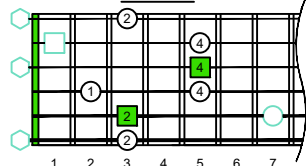

CAGED octaves (Baritone 6-string guitar : B1 standard tuning - BEADF#B) C major arpeggio - ENTIRE FINGERBOARD NOTE NAMES

CAGED octaves (Baritone 6-string guitar : B1 standard tuning - BEADF#B) C major arpeggio : ENTIRE FINGERBOARD INTERVALS

C major arpeggio CAGED octaves box shapes (3nps) Baritone 6-string guitar B1 standard tuning BEADF#B

5C2 BOX SHAPE

(3nps)

NOTE NAMES

FINGERING

INTERVALS

5A3 BOX SHAPE

(3nps)

NOTE NAMES

FINGERING

INTERVALS

5A3G1 BOX SHAPE

(3nps)

NOTE NAMES

FINGERING

INTERVALS