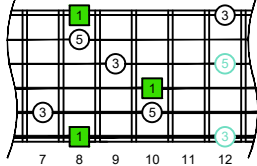

CAGED octaves (Baritone 6-string guitar : B1 standard tuning - BEADF#B) C major arpeggio - ENTIRE FINGERBOARD NOTE NAMES

CAGED octaves (Baritone 6-string guitar : B1 standard tuning - BEADF#B) C major arpeggio : ENTIRE FINGERBOARD INTERVALS

C major arpeggio CAGED octaves box shapes (3nps) Baritone 6-string guitar B1 standard tuning BEADF#B

(3nps)

(3nps)

(3nps)

(3nps)

(3nps)

INTERVALS

(3nps)

(3nps)

(3nps)