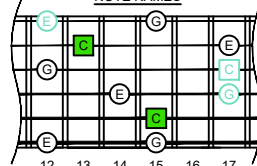

CAGED octaves (Baritone 6-string guitar : B1 standard tuning - BEADF#B) C major arpeggio - ENTIRE FINGERBOARD NOTE NAMES

CAGED octaves (Baritone 6-string guitar : B1 standard tuning - BEADF#B) C major arpeggio : ENTIRE FINGERBOARD INTERVALS

C major arpeggio CAGED octaves box shapes (3nps) Baritone 6-string guitar B1 standard tuning BEADF#B

5C2 BOX SHAPE

(3nps)

NOTE NAMES

FINGERING

INTERVALS

5A3 BOX SHAPE

(3nps)

FINGERING

INTERVALS

6E4D2 BOX SHAPE

(3nps)

NOTE NAMES

FINGERING

INTERVALS

4D2 BOX SHAPE

(3nps)

NOTE NAMES

FINGERING

INTERVALS

5C2 at 12 BOX SHAPE

(3nps)

NOTE NAMES

FINGERING