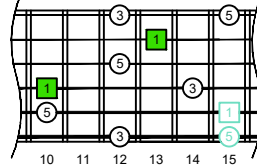

CAGED octaves (Baritone 6-string guitar : B1 standard tuning - BEADF#B) C major arpeggio - ENTIRE FINGERBOARD NOTE NAMES

CAGED octaves (Baritone 6-string guitar : B1 standard tuning - BEADF#B) C major arpeggio : ENTIRE FINGERBOARD INTERVALS

C major arpeggio CAGED octaves box shapes (3nps) Baritone 6-string guitar B1 standard tuning BEADF#B

5C2 BOX SHAPE

(3nps)

NOTE NAMES

FINGERING

INTERVALS

5A3 BOX SHAPE

(3nps)

FINGERING

INTERVALS

6E4D2 BOX SHAPE

(3nps)

NOTE NAMES

FINGERING

INTERVALS

4D2 BOX SHAPE

(3nps)

NOTE NAMES

FINGERING

INTERVALS

5C2 at 12 BOX SHAPE

(3nps)

NOTE NAMES

FINGERING