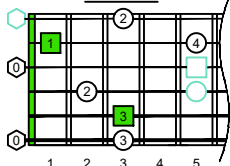

CAGED octaves (Baritone 6-string guitar : B1 standard tuning - BEADF#B) C major arpeggio - ENTIRE FINGERBOARD NOTE NAMES

CAGED octaves (Baritone 6-string guitar : B1 standard tuning - BEADF#B) C major arpeggio : ENTIRE FINGERBOARD INTERVALS

C major arpeggio CAGED octaves box shapes (3nps) Baritone 6-string guitar B1 standard tuning BEADF#B

5C2 BOX SHAPE

(3nps)

NOTE NAMES

FINGERING

INTERVALS

5A3 BOX SHAPE

(3nps)

NOTE NAMES

FINGERING

INTERVALS

5A3G1 BOX SHAPE

(3nps)

NOTE NAMES

FINGERING

INTERVALS