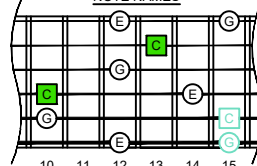

CAGED octaves (Baritone 6-string guitar : B1 standard tuning - BEADF#B) C major arpeggio - ENTIRE FINGERBOARD NOTE NAMES

CAGED octaves (Baritone 6-string guitar : B1 standard tuning - BEADF#B) C major arpeggio : ENTIRE FINGERBOARD INTERVALS

C major arpeggio CAGED octaves box shapes (3nps) Baritone 6-string guitar B1 standard tuning BEADF#B

5C2 BOX SHAPE

(3nps)

NOTE NAMES

FINGERING

INTERVALS

5A3 BOX SHAPE

(3nps)

FINGERING

INTERVALS

6E4D2 BOX SHAPE

(3nps)

NOTE NAMES

FINGERING

INTERVALS

4D2 BOX SHAPE

(3nps)

NOTE NAMES

FINGERING

INTERVALS

5C2 at 12 BOX SHAPE

(3nps)

NOTE NAMES

FINGERING