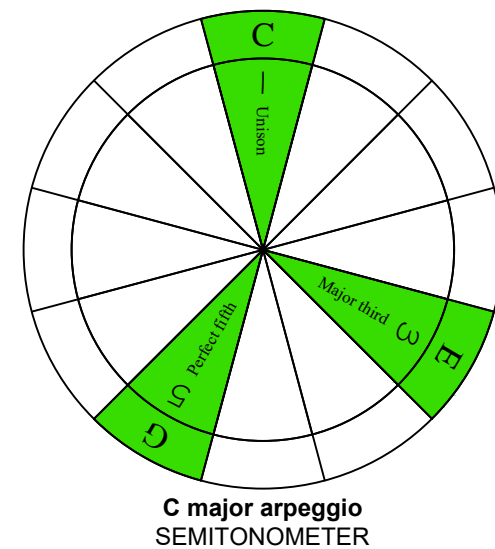

CAGED octaves (Baritone 6-string guitar : B1 standard tuning - BEADF#B) C major arpeggio - ENTIRE FINGERBOARD NOTE NAMES

CAGED octaves (Baritone 6-string guitar : B1 standard tuning - BEADF#B) C major arpeggio : ENTIRE FINGERBOARD INTERVALS

C major arpeggio CAGED octaves box shapes (3nps) Baritone 6-string guitar B1 standard tuning BEADF#B

5C2 BOX SHAPE

(3nps)

NOTE NAMES

FINGERING

INTERVALS

5A3 BOX SHAPE

(3nps)