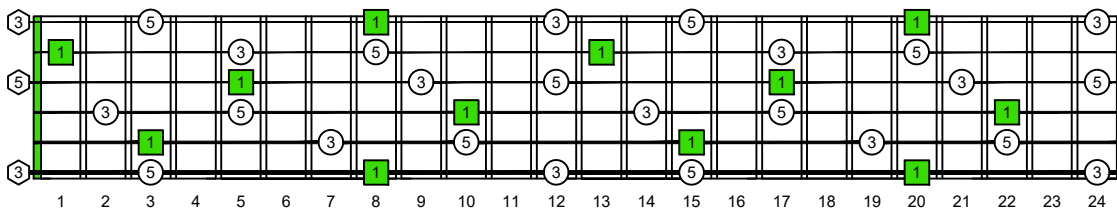

CAGED octaves (Baritone 6-string guitar : B1 standard tuning - BEADF#B) C major arpeggio - ENTIRE FINGERBOARD NOTE NAMES

CAGED octaves (Baritone 6-string guitar : B1 standard tuning - BEADF#B) C major arpeggio : ENTIRE FINGERBOARD INTERVALS

C major arpeggio CAGED octaves box shapes (3nps) Baritone 6-string guitar B1 standard tuning BEADF#B

5C2 BOX SHAPE

(3nps)

NOTE NAMES

FINGERING

INTERVALS

5A3 BOX SHAPE

(3nps)