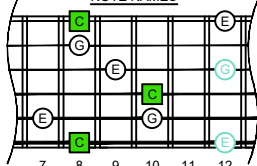

CAGED octaves (Baritone 6-string guitar : B1 standard tuning - BEADF#B) C major arpeggio - ENTIRE FINGERBOARD NOTE NAMES

CAGED octaves (Baritone 6-string guitar : B1 standard tuning - BEADF#B) C major arpeggio : ENTIRE FINGERBOARD INTERVALS

C major arpeggio CAGED octaves box shapes (3nps) Baritone 6-string guitar B1 standard tuning BEADF#B

5C2 BOX SHAPE

(3nps)

NOTE NAMES

FINGERING

INTERVALS

5A3 BOX SHAPE

(3nps)

NOTE NAMES

FINGERING

INTERVALS

5A3G1 BOX SHAPE

(3nps)

NOTE NAMES

FINGERING

INTERVALS

6G3G1 BOX SHAPE

(3nps)

NOTE NAMES

FINGERING

INTERVALS

6E4E1 BOX SHAPE

(3nps)

NOTE NAMES