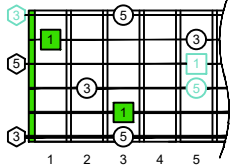

CAGED octaves (Baritone 6-string guitar : B1 standard tuning - BEADF#B) C major arpeggio - ENTIRE FINGERBOARD NOTE NAMES

CAGED octaves (Baritone 6-string guitar : B1 standard tuning - BEADF#B) C major arpeggio : ENTIRE FINGERBOARD INTERVALS

C major arpeggio CAGED octaves box shapes (3nps) Baritone 6-string guitar B1 standard tuning BEADF#B

5C2 BOX SHAPE

(3nps)

NOTE NAMES

FINGERING

INTERVALS

5A3 BOX SHAPE

(3nps)

NOTE NAMES

FINGERING

INTERVALS

5A3G1 BOX SHAPE

(3nps)

NOTE NAMES

FINGERING

INTERVALS