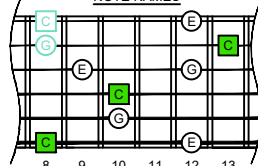

CAGED octaves (Baritone 6-string guitar : B1 standard tuning - BEADF#B) C major arpeggio - ENTIRE FINGERBOARD NOTE NAMES

CAGED octaves (Baritone 6-string guitar : B1 standard tuning - BEADF#B) C major arpeggio : ENTIRE FINGERBOARD INTERVALS

C major arpeggio CAGED octaves box shapes (3nps) Baritone 6-string guitar B1 standard tuning BEADF#B

5C2 BOX SHAPE

(3nps)

NOTE NAMES

FINGERING

INTERVALS

5A3 BOX SHAPE

(3nps)

FINGERING

INTERVALS

6E4D2 BOX SHAPE

(3nps)

NOTE NAMES

FINGERING

INTERVALS

4D2 BOX SHAPE

(3nps)

NOTE NAMES

FINGERING

INTERVALS

5C2 at 12 BOX SHAPE

(3nps)

NOTE NAMES

FINGERING