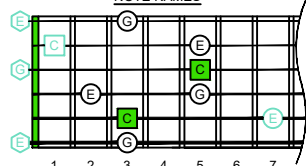

CAGED octaves (Baritone 6-string guitar : B1 standard tuning - BEADF#B) C major arpeggio - ENTIRE FINGERBOARD NOTE NAMES

CAGED octaves (Baritone 6-string guitar : B1 standard tuning - BEADF#B) C major arpeggio : ENTIRE FINGERBOARD INTERVALS

C major arpeggio CAGED octaves box shapes (3nps) Baritone 6-string guitar B1 standard tuning BEADF#B

5C2 BOX SHAPE

(3nps)

NOTE NAMES

FINGERING

INTERVALS

5A3 BOX SHAPE

(3nps)

NOTE NAMES

FINGERING

INTERVALS

5A3G1 BOX SHAPE

(3nps)

NOTE NAMES

FINGERING

INTERVALS