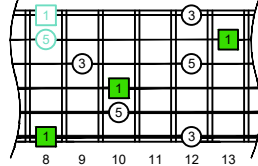

C major arpeggio CAGED octaves box shapes (3nps) Baritone 6-string guitar B1 standard tuning BEADF#B

5C2 BOX SHAPE

(3nps)

NOTE NAMES

FINGERING

INTERVALS

5A3 BOX SHAPE

(3nps)

6G3G1 BOX SHAPE

(3nps)

NOTE NAMES

FINGERING

INTERVALS

6E4E1 BOX SHAPE

(3nps)

NOTE NAMES

FINGERING

INTERVALS

6E4D2 BOX SHAPE

(3nps)

NOTE NAMES

FINGERING

INTERVALS

4D2 BOX SHAPE

(3nps)

NOTE NAMES

FINGERING

INTERVALS

5C2 at 12 BOX SHAPE

(3nps)

NOTE NAMES

FINGERING