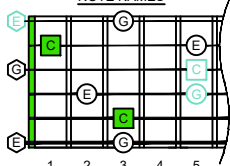

CAGED octaves (Baritone 6-string guitar : B1 standard tuning - BEADF#B) C major arpeggio - ENTIRE FINGERBOARD NOTE NAMES

CAGED octaves (Baritone 6-string guitar : B1 standard tuning - BEADF#B) C major arpeggio : ENTIRE FINGERBOARD INTERVALS

C major arpeggio CAGED octaves box shapes (3nps) Baritone 6-string guitar B1 standard tuning BEADF#B

5C2 BOX SHAPE

(3nps)

NOTE NAMES

FINGERING

INTERVALS

5A3 BOX SHAPE

(3nps)

NOTE NAMES

FINGERING

INTERVALS

5A3G1 BOX SHAPE

(3nps)

NOTE NAMES

FINGERING

INTERVALS