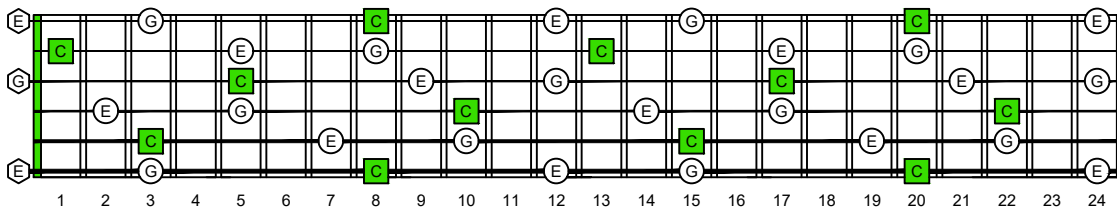

CAGED octaves (Baritone 6-string guitar : B1 standard tuning - BEADF#B) C major arpeggio - ENTIRE FINGERBOARD NOTE NAMES

CAGED octaves (Baritone 6-string guitar : B1 standard tuning - BEADF#B) C major arpeggio : ENTIRE FINGERBOARD INTERVALS

C major arpeggio CAGED octaves box shapes (3nps) Baritone 6-string guitar B1 standard tuning BEADF#B

5C2 BOX SHAPE

(3nps)

NOTE NAMES

FINGERING

INTERVALS

5A3 BOX SHAPE

(3nps)