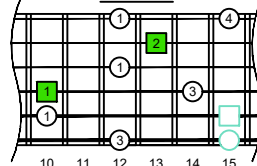

C major arpeggio CAGED octaves box shapes (3nps) Baritone 6-string guitar B1 standard tuning BEADF#B

5C2 BOX SHAPE

(3nps)

NOTE NAMES

FINGERING

INTERVALS

5A3 BOX SHAPE

(3nps)

6G3G1 BOX SHAPE

(3nps)

NOTE NAMES

FINGERING

INTERVALS

6E4E1 BOX SHAPE

(3nps)

NOTE NAMES

FINGERING

INTERVALS

6E4D2 BOX SHAPE

(3nps)

NOTE NAMES

FINGERING

INTERVALS

4D2 BOX SHAPE

(3nps)

NOTE NAMES

FINGERING

INTERVALS

5C2 at 12 BOX SHAPE

(3nps)

NOTE NAMES

FINGERING