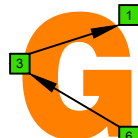

C major arpeggio CAGED octaves box shapes (3nps) Baritone 6-string guitar B1 standard tuning BEADF#B

5C2 BOX SHAPE

(3nps)

NOTE NAMES

FINGERING

INTERVALS

5A3 BOX SHAPE

(3nps)

NOTE NAMES

FINGERING

INTERVALS

5A3G1 BOX SHAPE

(3nps)

NOTE NAMES

FINGERING

INTERVALS

6G3G1 BOX SHAPE

(3nps)

NOTE NAMES

FINGERING

INTERVALS

6E4E1 BOX SHAPE

(3nps)

NOTE NAMES