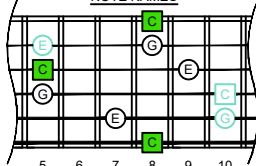

CAGED octaves (Baritone 6-string guitar : B1 standard tuning - BEADF#B) C major arpeggio - ENTIRE FINGERBOARD NOTE NAMES

CAGED octaves (Baritone 6-string guitar : B1 standard tuning - BEADF#B) C major arpeggio : ENTIRE FINGERBOARD INTERVALS

C major arpeggio CAGED octaves box shapes (3nps) Baritone 6-string guitar B1 standard tuning BEADF#B

5C2 BOX SHAPE

(3nps)

NOTE NAMES

FINGERING

INTERVALS

5A3 BOX SHAPE

(3nps)

NOTE NAMES

FINGERING

INTERVALS

5A3G1 BOX SHAPE

(3nps)

NOTE NAMES

FINGERING

INTERVALS

6G3G1 BOX SHAPE

(3nps)

NOTE NAMES

FINGERING

INTERVALS

6E4E1 BOX SHAPE

(3nps)

NOTE NAMES