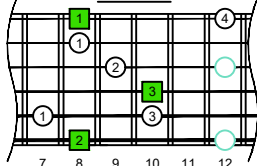

C major arpeggio CAGED octaves box shapes (3nps) Baritone 6-string guitar B1 standard tuning BEADF#B

5C2 BOX SHAPE

(3nps)

NOTE NAMES

FINGERING

INTERVALS

5A3 BOX SHAPE

(3nps)

NOTE NAMES

FINGERING

INTERVALS

5A3G1 BOX SHAPE

(3nps)

NOTE NAMES

FINGERING

INTERVALS

6G3G1 BOX SHAPE

(3nps)

NOTE NAMES

FINGERING

INTERVALS

6E4E1 BOX SHAPE

(3nps)

NOTE NAMES

FINGERING

INTERVALS

6E4D2 BOX SHAPE

(3nps)

NOTE NAMES

FINGERING

INTERVALS

4D2 BOX SHAPE