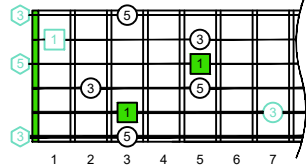

CAGED octaves (Baritone 6-string guitar : B1 standard tuning - BEADF#B) C major arpeggio - ENTIRE FINGERBOARD NOTE NAMES

CAGED octaves (Baritone 6-string guitar : B1 standard tuning - BEADF#B) C major arpeggio : ENTIRE FINGERBOARD INTERVALS

C major arpeggio CAGED octaves box shapes (3nps) Baritone 6-string guitar B1 standard tuning BEADF#B

5C2 BOX SHAPE

(3nps)

NOTE NAMES

FINGERING

INTERVALS

5A3 BOX SHAPE

(3nps)

NOTE NAMES

FINGERING

INTERVALS

5A3G1 BOX SHAPE

(3nps)

NOTE NAMES

FINGERING

INTERVALS