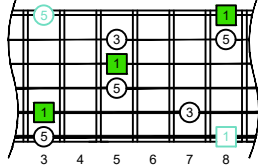

CAGED octaves (Baritone 6-string guitar : B1 standard tuning - BEADF#B) C major arpeggio - ENTIRE FINGERBOARD NOTE NAMES

CAGED octaves (Baritone 6-string guitar : B1 standard tuning - BEADF#B) C major arpeggio : ENTIRE FINGERBOARD INTERVALS

C major arpeggio CAGED octaves box shapes (3nps) Baritone 6-string guitar B1 standard tuning BEADF#B

5C2 BOX SHAPE

(3nps)

NOTE NAMES

FINGERING

INTERVALS

5A3 BOX SHAPE

(3nps)

NOTE NAMES

FINGERING

INTERVALS

5A3G1 BOX SHAPE

(3nps)

NOTE NAMES

FINGERING

INTERVALS

6G3G1 BOX SHAPE

(3nps)

NOTE NAMES

FINGERING

INTERVALS

6E4E1 BOX SHAPE

(3nps)

NOTE NAMES