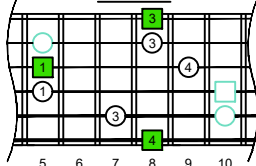

C major arpeggio CAGED octaves box shapes (3nps) Baritone 6-string guitar B1 standard tuning BEADF#B

5C2 BOX SHAPE

(3nps)

NOTE NAMES

FINGERING

INTERVALS

5A3 BOX SHAPE

(3nps)

NOTE NAMES

FINGERING

INTERVALS

5A3G1 BOX SHAPE

(3nps)

NOTE NAMES

FINGERING

INTERVALS

6G3G1 BOX SHAPE

(3nps)

NOTE NAMES

FINGERING

INTERVALS

6E4E1 BOX SHAPE

(3nps)

NOTE NAMES

FINGERING

INTERVALS

6E4D2 BOX SHAPE

(3nps)

NOTE NAMES

FINGERING

INTERVALS

4D2 BOX SHAPE