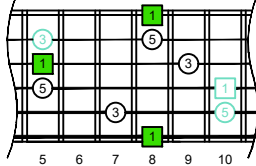

CAGED octaves (Baritone 6-string guitar : B1 standard tuning - BEADF#B) C major arpeggio - ENTIRE FINGERBOARD NOTE NAMES

CAGED octaves (Baritone 6-string guitar : B1 standard tuning - BEADF#B) C major arpeggio : ENTIRE FINGERBOARD INTERVALS

C major arpeggio CAGED octaves box shapes (3nps) Baritone 6-string guitar B1 standard tuning BEADF#B

5C2 BOX SHAPE

(3nps)

NOTE NAMES

FINGERING

INTERVALS

5A3 BOX SHAPE

(3nps)

NOTE NAMES

FINGERING

INTERVALS

5A3G1 BOX SHAPE

(3nps)

NOTE NAMES

FINGERING

INTERVALS

6G3G1 BOX SHAPE

(3nps)

NOTE NAMES

FINGERING

INTERVALS

6E4E1 BOX SHAPE

(3nps)

NOTE NAMES