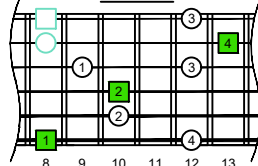

C major arpeggio CAGED octaves box shapes (3nps) Baritone 6-string guitar B1 standard tuning BEADF#B

5C2 BOX SHAPE

(3nps)

NOTE NAMES

FINGERING

INTERVALS

5A3 BOX SHAPE

(3nps)

6G3G1 BOX SHAPE

(3nps)

NOTE NAMES

FINGERING

INTERVALS

6E4E1 BOX SHAPE

(3nps)

NOTE NAMES

FINGERING

INTERVALS

6E4D2 BOX SHAPE

(3nps)

NOTE NAMES

FINGERING

INTERVALS

4D2 BOX SHAPE

(3nps)

NOTE NAMES

FINGERING

INTERVALS

5C2 at 12 BOX SHAPE

(3nps)

NOTE NAMES

FINGERING