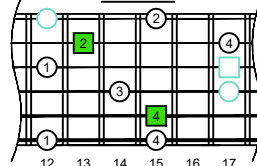

CAGED octaves (Baritone 6-string guitar : B1 standard tuning - BEADF#B) C major arpeggio - ENTIRE FINGERBOARD NOTE NAMES

CAGED octaves (Baritone 6-string guitar : B1 standard tuning - BEADF#B) C major arpeggio : ENTIRE FINGERBOARD INTERVALS

C major arpeggio CAGED octaves box shapes (3nps) Baritone 6-string guitar B1 standard tuning BEADF#B

5C2 BOX SHAPE

(3nps)

NOTE NAMES

FINGERING

INTERVALS

5A3 BOX SHAPE

(3nps)

FINGERING

INTERVALS

6E4D2 BOX SHAPE

(3nps)

NOTE NAMES

FINGERING

INTERVALS

4D2 BOX SHAPE

(3nps)

NOTE NAMES

FINGERING

INTERVALS

5C2 at 12 BOX SHAPE

(3nps)

NOTE NAMES

FINGERING