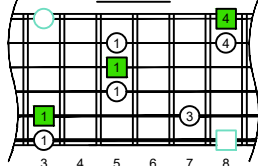

CAGED octaves (Baritone 6-string guitar : B1 standard tuning - BEADF#B) C major arpeggio - ENTIRE FINGERBOARD NOTE NAMES

CAGED octaves (Baritone 6-string guitar : B1 standard tuning - BEADF#B) C major arpeggio : ENTIRE FINGERBOARD INTERVALS

C major arpeggio CAGED octaves box shapes (3nps) Baritone 6-string guitar B1 standard tuning BEADF#B

5C2 BOX SHAPE

(3nps)

NOTE NAMES

FINGERING

INTERVALS

5A3 BOX SHAPE

(3nps)

NOTE NAMES

FINGERING

INTERVALS

5A3G1 BOX SHAPE

(3nps)

NOTE NAMES

FINGERING

INTERVALS

6G3G1 BOX SHAPE

(3nps)

NOTE NAMES

FINGERING

INTERVALS

6E4E1 BOX SHAPE

(3nps)

NOTE NAMES