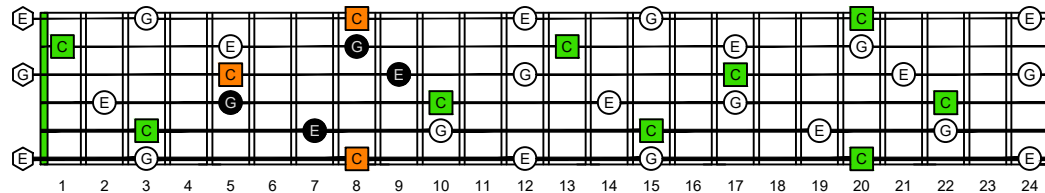

CAGED octaves (Baritone 6-string guitar : B1 standard tuning - BEADF#B) **C natural** - FINGERBOARD OCTAVE SHAPES

CAGED octaves (Baritone 6-string guitar : B1 standard tuning - BEADF#B) **C major arpeggio** : ENTIRE FINGERBOARD NOTE NAMES

CAGED octaves (Baritone 6-string guitar : BEADF#B tuning) **C major arpeggio** ENTIRE FINGERBOARD NOTE NAMES : **5C2** box shape (3nps)

CAGED octaves (Baritone 6-string guitar : BEADF#B tuning) **C major arpeggio** ENTIRE FINGERBOARD NOTE NAMES : **5A3** box shape (3nps)

CAGED octaves (Baritone 6-string guitar : BEADF#B tuning) **C major arpeggio** ENTIRE FINGERBOARD NOTE NAMES : **5A3G1** box shape (3nps)

CAGED octaves (Baritone 6-string guitar : BEADF#B tuning) **C major arpeggio** ENTIRE FINGERBOARD NOTE NAMES : **6G3G1** box shape (3nps)

CAGED octaves (Baritone 6-string guitar : BEADF#B tuning) **C major arpeggio** ENTIRE FINGERBOARD NOTE NAMES : **6E4E1** box shape (3nps)

CAGED octaves (Baritone 6-string guitar : BEADF#B tuning) **C major arpeggio** ENTIRE FINGERBOARD NOTE NAMES : **6E4D2** box shape (3nps)