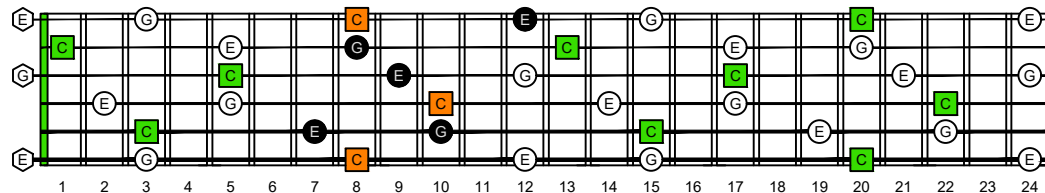

CAGED octaves (Baritone 6-string guitar : B1 standard tuning - BEADF#B) **C natural** - FINGERBOARD OCTAVE SHAPES

CAGED octaves (Baritone 6-string guitar : B1 standard tuning - BEADF#B) **C major arpeggio** : ENTIRE FINGERBOARD NOTE NAMES

CAGED octaves (Baritone 6-string guitar : BEADF#B tuning) **C major arpeggio** ENTIRE FINGERBOARD NOTE NAMES : **5C2** box shape (3nps)

CAGED octaves (Baritone 6-string guitar : BEADF#B tuning) **C major arpeggio** ENTIRE FINGERBOARD NOTE NAMES : **5A3** box shape (3nps)

CAGED octaves (Baritone 6-string guitar : BEADF#B tuning) **C major arpeggio** ENTIRE FINGERBOARD NOTE NAMES : **5A3G1** box shape (3nps)

CAGED octaves (Baritone 6-string guitar : BEADF#B tuning) **C major arpeggio** ENTIRE FINGERBOARD NOTE NAMES : **6G3G1** box shape (3nps)

CAGED octaves (Baritone 6-string guitar : BEADF#B tuning) **C major arpeggio** ENTIRE FINGERBOARD NOTE NAMES : **6E4E1** box shape (3nps)

CAGED octaves (Baritone 6-string guitar : BEADF#B tuning) **C major arpeggio** ENTIRE FINGERBOARD NOTE NAMES : **6E4D2** box shape (3nps)