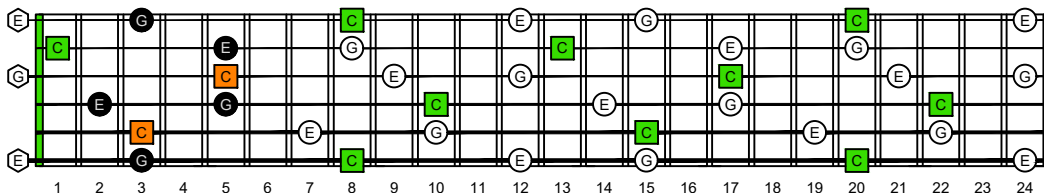

CAGED octaves (Baritone 6-string guitar : B1 standard tuning - BEADF#B) **C natural** - FINGERBOARD OCTAVE SHAPES

CAGED octaves (Baritone 6-string guitar : B1 standard tuning - BEADF#B) **C major arpeggio** : ENTIRE FINGERBOARD NOTE NAMES

CAGED octaves (Baritone 6-string guitar : BEADF#B tuning) **C major arpeggio** ENTIRE FINGERBOARD NOTE NAMES : **5C2** box shape (3nps)

CAGED octaves (Baritone 6-string guitar : BEADF#B tuning) **C major arpeggio** ENTIRE FINGERBOARD NOTE NAMES : **5A3** box shape (3nps)

CAGED octaves (Baritone 6-string guitar : BEADF#B tuning) **C major arpeggio** ENTIRE FINGERBOARD NOTE NAMES : **5A3G1** box shape (3nps)

CAGED octaves (Baritone 6-string guitar : BEADF#B tuning) **C major arpeggio** ENTIRE FINGERBOARD NOTE NAMES : **6G3G1** box shape (3nps)

CAGED octaves (Baritone 6-string guitar : BEADF#B tuning) **C major arpeggio** ENTIRE FINGERBOARD NOTE NAMES : **6E4E1** box shape (3nps)

CAGED octaves (Baritone 6-string guitar : BEADF#B tuning) **C major arpeggio** ENTIRE FINGERBOARD NOTE NAMES : **6E4D2** box shape (3nps)