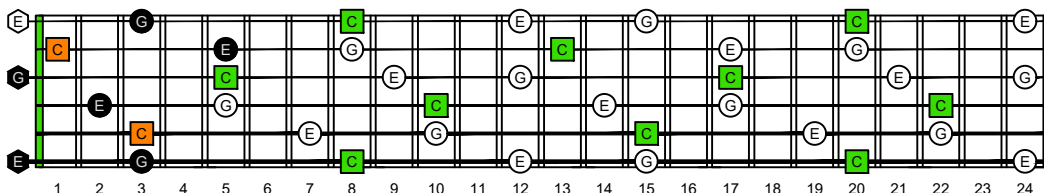

CAGED octaves (Baritone 6-string guitar : B1 standard tuning - BEADF#B) **C natural** - FINGERBOARD OCTAVE SHAPES

CAGED octaves (Baritone 6-string guitar : B1 standard tuning - BEADF#B) **C major arpeggio** : ENTIRE FINGERBOARD NOTE NAMES

CAGED octaves (Baritone 6-string guitar : BEADF#B tuning) **C major arpeggio** ENTIRE FINGERBOARD NOTE NAMES : **5C2** box shape (3nps)

CAGED octaves (Baritone 6-string guitar : BEADF#B tuning) **C major arpeggio** ENTIRE FINGERBOARD NOTE NAMES : **5A3** box shape (3nps)

CAGED octaves (Baritone 6-string guitar : BEADF#B tuning) **C major arpeggio** ENTIRE FINGERBOARD NOTE NAMES : **5A3G1** box shape (3nps)

CAGED octaves (Baritone 6-string guitar : BEADF#B tuning) **C major arpeggio** ENTIRE FINGERBOARD NOTE NAMES : **6G3G1** box shape (3nps)

CAGED octaves (Baritone 6-string guitar : BEADF#B tuning) **C major arpeggio** ENTIRE FINGERBOARD NOTE NAMES : **6E4E1** box shape (3nps)

CAGED octaves (Baritone 6-string guitar : BEADF#B tuning) **C major arpeggio** ENTIRE FINGERBOARD NOTE NAMES : **6E4D2** box shape (3nps)