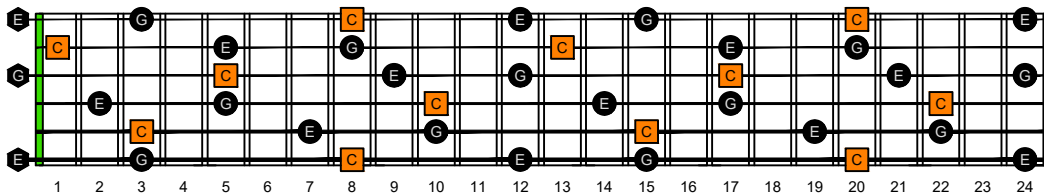

CAGED octaves (Baritone 6-string guitar : B1 standard tuning - BEADF#B) **C natural** - FINGERBOARD OCTAVE SHAPES

CAGED octaves (Baritone 6-string guitar : B1 standard tuning - BEADF#B) **C major arpeggio** : ENTIRE FINGERBOARD NOTE NAMES

CAGED octaves (Baritone 6-string guitar : BEADF#B tuning) **C major arpeggio** ENTIRE FINGERBOARD NOTE NAMES : **5C2** box shape (3nps)

CAGED octaves (Baritone 6-string guitar : BEADF#B tuning) **C major arpeggio** ENTIRE FINGERBOARD NOTE NAMES : **5A3** box shape (3nps)

CAGED octaves (Baritone 6-string guitar : BEADF#B tuning) **C major arpeggio** ENTIRE FINGERBOARD NOTE NAMES : **5A3G1** box shape (3nps)

CAGED octaves (Baritone 6-string guitar : BEADF#B tuning) **C major arpeggio** ENTIRE FINGERBOARD NOTE NAMES : **6G3G1** box shape (3nps)

CAGED octaves (Baritone 6-string guitar : BEADF#B tuning) **C major arpeggio** ENTIRE FINGERBOARD NOTE NAMES : **6E4E1** box shape (3nps)

CAGED octaves (Baritone 6-string guitar : BEADF#B tuning) **C major arpeggio** ENTIRE FINGERBOARD NOTE NAMES : **6E4D2** box shape (3nps)