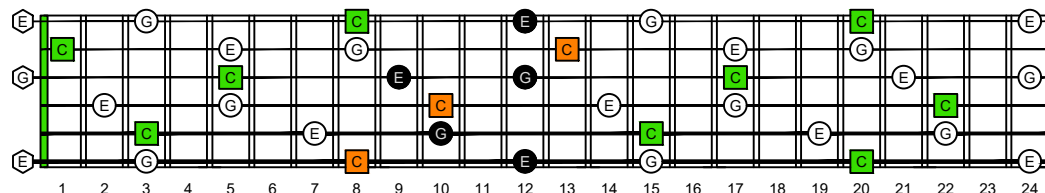

CAGED octaves (Baritone 6-string guitar : B1 standard tuning - BEADF#B) **C natural** - FINGERBOARD OCTAVE SHAPES

CAGED octaves (Baritone 6-string guitar : B1 standard tuning - BEADF#B) **C major arpeggio** : ENTIRE FINGERBOARD NOTE NAMES

CAGED octaves (Baritone 6-string guitar : BEADF#B tuning) **C major arpeggio** ENTIRE FINGERBOARD NOTE NAMES : **5C2** box shape (3nps)

CAGED octaves (Baritone 6-string guitar : BEADF#B tuning) **C major arpeggio** ENTIRE FINGERBOARD NOTE NAMES : **5A3** box shape (3nps)

CAGED octaves (Baritone 6-string guitar : BEADF#B tuning) **C major arpeggio** ENTIRE FINGERBOARD NOTE NAMES : **5A3G1** box shape (3nps)

CAGED octaves (Baritone 6-string guitar : BEADF#B tuning) **C major arpeggio** ENTIRE FINGERBOARD NOTE NAMES : **6G3G1** box shape (3nps)

CAGED octaves (Baritone 6-string guitar : BEADF#B tuning) **C major arpeggio** ENTIRE FINGERBOARD NOTE NAMES : **6E4E1** box shape (3nps)

CAGED octaves (Baritone 6-string guitar : BEADF#B tuning) **C major arpeggio** ENTIRE FINGERBOARD NOTE NAMES : **6E4D2** box shape (3nps)