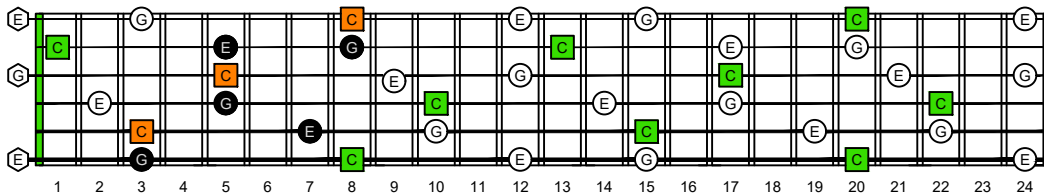

CAGED octaves (Baritone 6-string guitar : B1 standard tuning - BEADF#B) **C natural** - FINGERBOARD OCTAVE SHAPES

CAGED octaves (Baritone 6-string guitar : B1 standard tuning - BEADF#B) **C major arpeggio** : ENTIRE FINGERBOARD NOTE NAMES

CAGED octaves (Baritone 6-string guitar : BEADF#B tuning) **C major arpeggio** ENTIRE FINGERBOARD NOTE NAMES : **5C2** box shape (3nps)

CAGED octaves (Baritone 6-string guitar : BEADF#B tuning) **C major arpeggio** ENTIRE FINGERBOARD NOTE NAMES : **5A3** box shape (3nps)

CAGED octaves (Baritone 6-string guitar : BEADF#B tuning) **C major arpeggio** ENTIRE FINGERBOARD NOTE NAMES : **5A3G1** box shape (3nps)

CAGED octaves (Baritone 6-string guitar : BEADF#B tuning) **C major arpeggio** ENTIRE FINGERBOARD NOTE NAMES : **6G3G1** box shape (3nps)

CAGED octaves (Baritone 6-string guitar : BEADF#B tuning) **C major arpeggio** ENTIRE FINGERBOARD NOTE NAMES : **6E4E1** box shape (3nps)

CAGED octaves (Baritone 6-string guitar : BEADF#B tuning) **C major arpeggio** ENTIRE FINGERBOARD NOTE NAMES : **6E4D2** box shape (3nps)