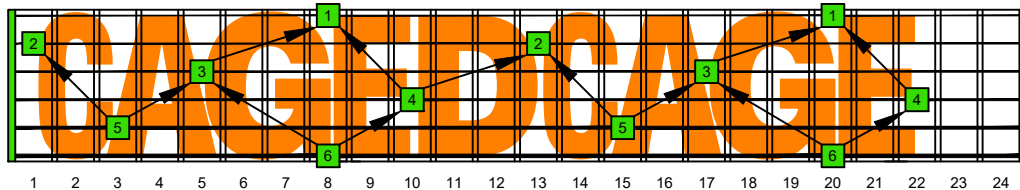

CAGED octaves (Baritone 6-string guitar : B1 standard tuning - BEADF#B) **C natural** - FINGERBOARD OCTAVE SHAPES

CAGED octaves (Baritone 6-string guitar : B1 standard tuning - BEADF#B) **C major arpeggio** : ENTIRE FINGERBOARD NOTE NAMES

CAGED octaves (Baritone 6-string guitar : BEADF#B tuning) **C major arpeggio** ENTIRE FINGERBOARD NOTE NAMES : **5C2** box shape (3nps)

CAGED octaves (Baritone 6-string guitar : BEADF#B tuning) **C major arpeggio** ENTIRE FINGERBOARD NOTE NAMES : **5A3** box shape (3nps)

CAGED octaves (Baritone 6-string guitar : BEADF#B tuning) **C major arpeggio** ENTIRE FINGERBOARD NOTE NAMES : **5A3G1** box shape (3nps)

CAGED octaves (Baritone 6-string guitar : BEADF#B tuning) **C major arpeggio** ENTIRE FINGERBOARD NOTE NAMES : **6G3G1** box shape (3nps)