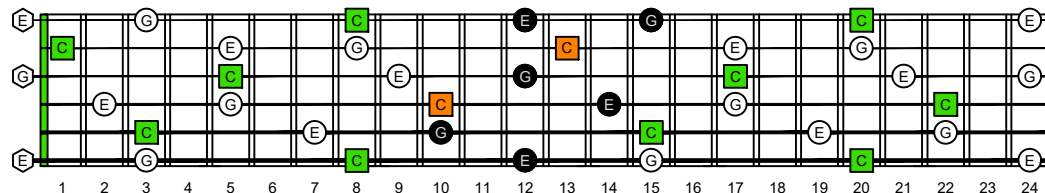

CAGED octaves (Baritone 6-string guitar : BEADF#B tuning) **C major arpeggio** ENTIRE FINGERBOARD NOTE NAMES : **5C2** box shape at 12 (3nps)

CAGED octaves (Baritone 6-string guitar : BEADF#B tuning) **C major arpeggio** ENTIRE FINGERBOARD NOTE NAMES : **4D2** box shape (3nps)