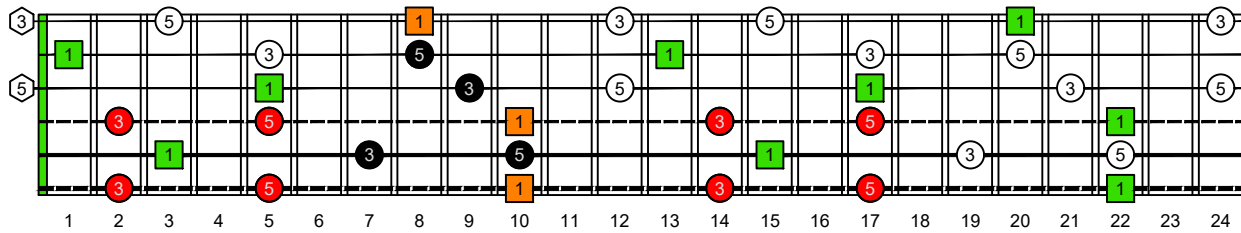

CAGED octaves (Baritone 6-string guitar : Drop A - A E A D F# B) C natural - FINGERBOARD OCTAVE SHAPES

CAGED octaves (Baritone 6-string guitar : Drop A - A E A D F# B) C major arpeggio - ENTIRE FINGERBOARD INTERVALS

CAGED octaves (Baritone 6-string guitar : Drop A - A E A D F# B) C major arpeggio ENTIRE FINGERBOARD INTERVALS : 5C2 box shape

CAGED octaves (Baritone 6-string guitar : Drop A - A E A D F# B) C major arpeggio ENTIRE FINGERBOARD INTERVALS : 5A3 box shape

CAGED octaves (Baritone 6-string guitar : Drop A - A E A D F# B) C major arpeggio ENTIRE FINGERBOARD INTERVALS : 3G1 box shape

CAGED octaves (Baritone 6-string guitar : Drop A - A E A D F# B) C major arpeggio ENTIRE FINGERBOARD INTERVALS : 6E4E1 box shape

CAGED octaves (Baritone 6-string guitar : Drop A - A E A D F# B) C major arpeggio ENTIRE FINGERBOARD INTERVALS : 6D4D2 box shape

CAGED octaves (Baritone 6-string guitar : Drop A - A E A D F# B) C major arpeggio ENTIRE FINGERBOARD INTERVALS : 5C2 box shape at 12