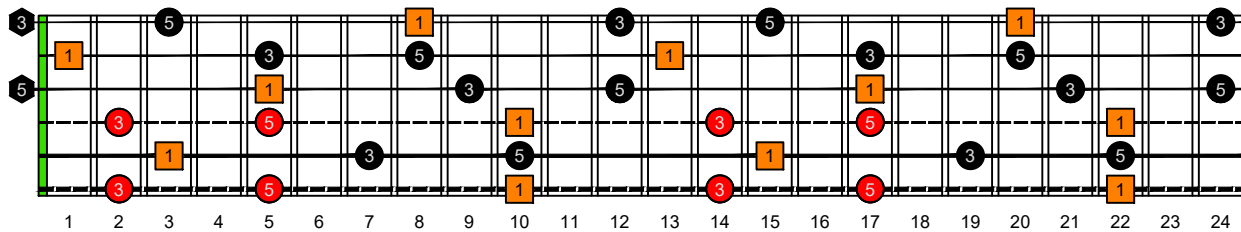

CAGED octaves (Baritone 6-string guitar : Drop A - A E A D F# B) C natural - FINGERBOARD OCTAVE SHAPES

CAGED octaves (Baritone 6-string guitar : Drop A - A E A D F# B) C major arpeggio - ENTIRE FINGERBOARD INTERVALS

CAGED octaves (Baritone 6-string guitar : Drop A - A E A D F# B) C major arpeggio ENTIRE FINGERBOARD INTERVALS : 5C2 box shape

CAGED octaves (Baritone 6-string guitar : Drop A - A E A D F# B) C major arpeggio ENTIRE FINGERBOARD INTERVALS : 5A3 box shape

CAGED octaves (Baritone 6-string guitar : Drop A - A E A D F# B) C major arpeggio ENTIRE FINGERBOARD INTERVALS : 3G1 box shape

CAGED octaves (Baritone 6-string guitar : Drop A - A E A D F# B) C major arpeggio ENTIRE FINGERBOARD INTERVALS : 6E4E1 box shape

CAGED octaves (Baritone 6-string guitar : Drop A - A E A D F# B) C major arpeggio ENTIRE FINGERBOARD INTERVALS : 6D4D2 box shape

CAGED octaves (Baritone 6-string guitar : Drop A - A E A D F# B) C major arpeggio ENTIRE FINGERBOARD INTERVALS : 5C2 box shape at 12