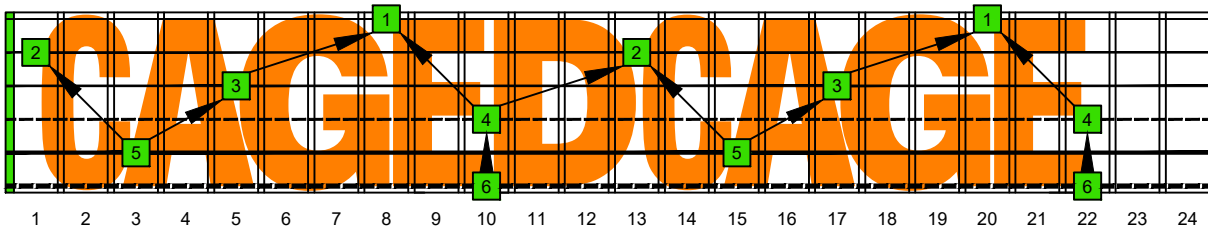

CAGED octaves (Baritone 6-string guitar : Drop A - A E A D F# B) C natural - FINGERBOARD OCTAVE SHAPES

CAGED octaves (Baritone 6-string guitar : Drop A - A E A D F# B) C major arpeggio - ENTIRE FINGERBOARD INTERVALS

CAGED octaves (Baritone 6-string guitar : Drop A - A E A D F# B) C major arpeggio ENTIRE FINGERBOARD INTERVALS : 5C2 box shape

CAGED octaves (Baritone 6-string guitar : Drop A - A E A D F# B) C major arpeggio ENTIRE FINGERBOARD INTERVALS : 5A3 box shape

CAGED octaves (Baritone 6-string guitar : Drop A - A E A D F# B) C major arpeggio ENTIRE FINGERBOARD INTERVALS : 3G1 box shape

CAGED octaves (Baritone 6-string guitar : Drop A - A E A D F# B) C major arpeggio ENTIRE FINGERBOARD INTERVALS : 6E4E1 box shape