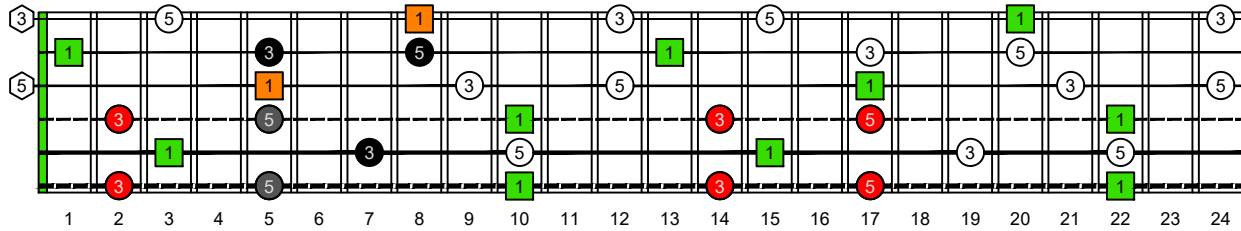

CAGED octaves (Baritone 6-string guitar : Drop A - A E A D F# B) C natural - FINGERBOARD OCTAVE SHAPES

CAGED octaves (Baritone 6-string guitar : Drop A - A E A D F# B) C major arpeggio - ENTIRE FINGERBOARD INTERVALS

CAGED octaves (Baritone 6-string guitar : Drop A - A E A D F# B) C major arpeggio ENTIRE FINGERBOARD INTERVALS : 5C2 box shape

CAGED octaves (Baritone 6-string guitar : Drop A - A E A D F# B) C major arpeggio ENTIRE FINGERBOARD INTERVALS : 5A3 box shape

CAGED octaves (Baritone 6-string guitar : Drop A - A E A D F# B) C major arpeggio ENTIRE FINGERBOARD INTERVALS : 3G1 box shape

CAGED octaves (Baritone 6-string guitar : Drop A - A E A D F# B) C major arpeggio ENTIRE FINGERBOARD INTERVALS : 6E4E1 box shape

CAGED octaves (Baritone 6-string guitar : Drop A - A E A D F# B) C major arpeggio ENTIRE FINGERBOARD INTERVALS : 6D4D2 box shape

CAGED octaves (Baritone 6-string guitar : Drop A - A E A D F# B) C major arpeggio ENTIRE FINGERBOARD INTERVALS : 5C2 box shape at 12