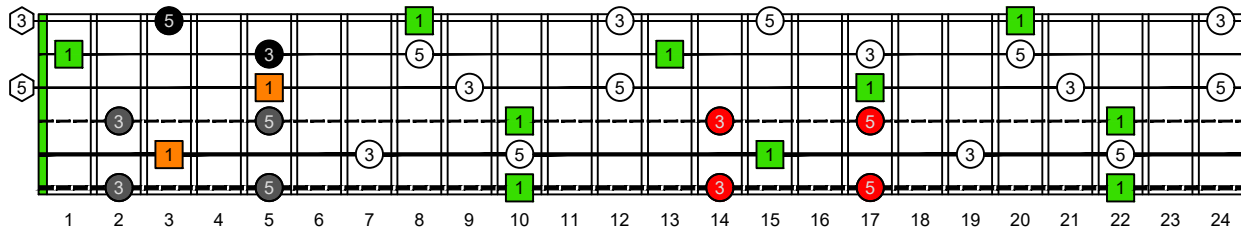

CAGED octaves (Baritone 6-string guitar : Drop A - A E A D F# B) C natural - FINGERBOARD OCTAVE SHAPES

CAGED octaves (Baritone 6-string guitar : Drop A - A E A D F# B) C major arpeggio - ENTIRE FINGERBOARD INTERVALS

CAGED octaves (Baritone 6-string guitar : Drop A - A E A D F# B) C major arpeggio ENTIRE FINGERBOARD INTERVALS : 5C2 box shape

CAGED octaves (Baritone 6-string guitar : Drop A - A E A D F# B) C major arpeggio ENTIRE FINGERBOARD INTERVALS : 5A3 box shape

CAGED octaves (Baritone 6-string guitar : Drop A - A E A D F# B) C major arpeggio ENTIRE FINGERBOARD INTERVALS : 3G1 box shape

CAGED octaves (Baritone 6-string guitar : Drop A - A E A D F# B) C major arpeggio ENTIRE FINGERBOARD INTERVALS : 6E4E1 box shape

CAGED octaves (Baritone 6-string guitar : Drop A - A E A D F# B) C major arpeggio ENTIRE FINGERBOARD INTERVALS : 6D4D2 box shape

CAGED octaves (Baritone 6-string guitar : Drop A - A E A D F# B) C major arpeggio ENTIRE FINGERBOARD INTERVALS : 5C2 box shape at 12