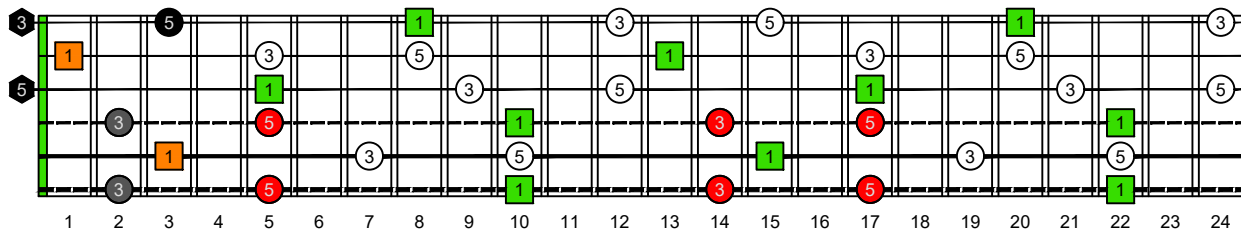

CAGED octaves (Baritone 6-string guitar : Drop A - A E A D F# B) C natural - FINGERBOARD OCTAVE SHAPES

CAGED octaves (Baritone 6-string guitar : Drop A - A E A D F# B) C major arpeggio - ENTIRE FINGERBOARD INTERVALS

CAGED octaves (Baritone 6-string guitar : Drop A - A E A D F# B) C major arpeggio ENTIRE FINGERBOARD INTERVALS : 5C2 box shape

CAGED octaves (Baritone 6-string guitar : Drop A - A E A D F# B) C major arpeggio ENTIRE FINGERBOARD INTERVALS : 5A3 box shape

CAGED octaves (Baritone 6-string guitar : Drop A - A E A D F# B) C major arpeggio ENTIRE FINGERBOARD INTERVALS : 3G1 box shape

CAGED octaves (Baritone 6-string guitar : Drop A - A E A D F# B) C major arpeggio ENTIRE FINGERBOARD INTERVALS : 6E4E1 box shape

CAGED octaves (Baritone 6-string guitar : Drop A - A E A D F# B) C major arpeggio ENTIRE FINGERBOARD INTERVALS : 6D4D2 box shape

CAGED octaves (Baritone 6-string guitar : Drop A - A E A D F# B) C major arpeggio ENTIRE FINGERBOARD INTERVALS : 5C2 box shape at 12