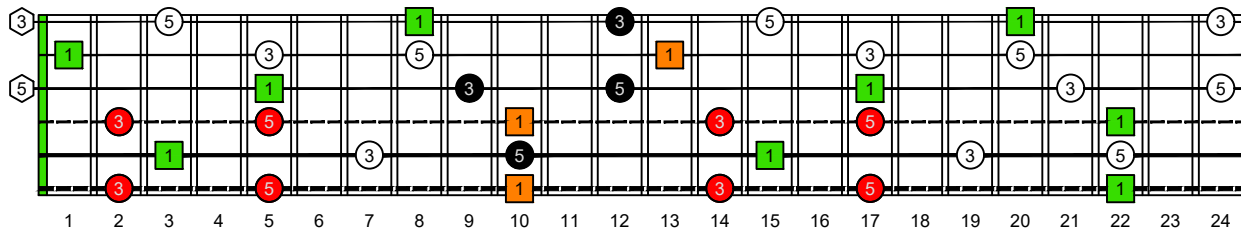

CAGED octaves (Baritone 6-string guitar : Drop A - A E A D F# B) C natural - FINGERBOARD OCTAVE SHAPES

CAGED octaves (Baritone 6-string guitar : Drop A - A E A D F# B) C major arpeggio - ENTIRE FINGERBOARD INTERVALS

CAGED octaves (Baritone 6-string guitar : Drop A - A E A D F# B) C major arpeggio ENTIRE FINGERBOARD INTERVALS : 5C2 box shape

CAGED octaves (Baritone 6-string guitar : Drop A - A E A D F# B) C major arpeggio ENTIRE FINGERBOARD INTERVALS : 5A3 box shape

CAGED octaves (Baritone 6-string guitar : Drop A - A E A D F# B) C major arpeggio ENTIRE FINGERBOARD INTERVALS : 3G1 box shape

CAGED octaves (Baritone 6-string guitar : Drop A - A E A D F# B) C major arpeggio ENTIRE FINGERBOARD INTERVALS : 6E4E1 box shape

CAGED octaves (Baritone 6-string guitar : Drop A - A E A D F# B) C major arpeggio ENTIRE FINGERBOARD INTERVALS : 6D4D2 box shape

CAGED octaves (Baritone 6-string guitar : Drop A - A E A D F# B) C major arpeggio ENTIRE FINGERBOARD INTERVALS : 5C2 box shape at 12