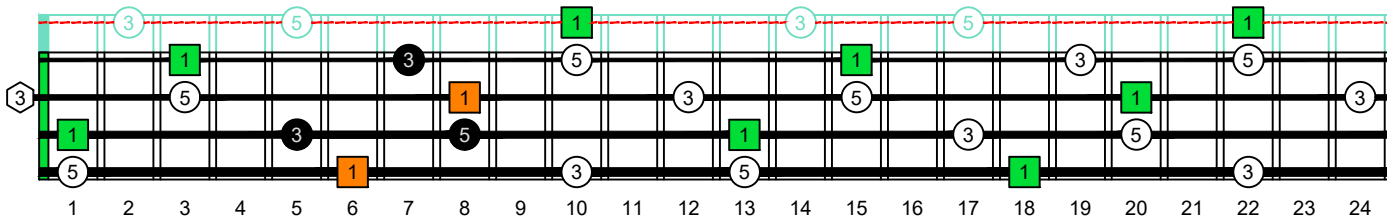

**BAF#ED octaves** (Meshuggah's 4-string bass tuning : F B<sup>b</sup> E<sup>b</sup> A<sup>b</sup>) **C natural** - ENTIRE FINGERBOARD OCTAVE SHAPES

**BAF#ED octaves** (Meshuggah's 4-string bass tuning : F B<sup>b</sup> E<sup>b</sup> A<sup>b</sup>) **C major arpeggio** - ENTIRE FINGERBOARD INTERVALS

**BAF#ED octaves** (Meshuggah's 4-string bass tuning : F B<sup>b</sup> E<sup>b</sup> A<sup>b</sup>) **C major arpeggio** ENTIRE FINGERBOARD INTERVALS : **3B1** box shape

**BAF#ED octaves** (Meshuggah's 4-string bass tuning : F B<sup>b</sup> E<sup>b</sup> A<sup>b</sup>) **C major arpeggio** ENTIRE FINGERBOARD INTERVALS : **4A1** box shape

**BAF#ED octaves** (Meshuggah's 4-string bass tuning : F B<sup>b</sup> E<sup>b</sup> A<sup>b</sup>) **C major arpeggio** ENTIRE FINGERBOARD INTERVALS : **4F#2** box shape

**BAF#ED octaves** (Meshuggah's 4-string bass tuning : F B<sup>b</sup> E<sup>b</sup> A<sup>b</sup>) **C major arpeggio** ENTIRE FINGERBOARD INTERVALS : **2E\*** box shape

**BAF#ED octaves** (Meshuggah's 4-string bass tuning : F B<sup>b</sup> E<sup>b</sup> A<sup>b</sup>) **C major arpeggio** ENTIRE FINGERBOARD INTERVALS : **3D\*** box shape

**BAF#ED octaves** (Meshuggah's 4-string bass tuning : F B<sup>b</sup> E<sup>b</sup> A<sup>b</sup>) **C major arpeggio** ENTIRE FINGERBOARD INTERVALS : **3B1** box shape at 12