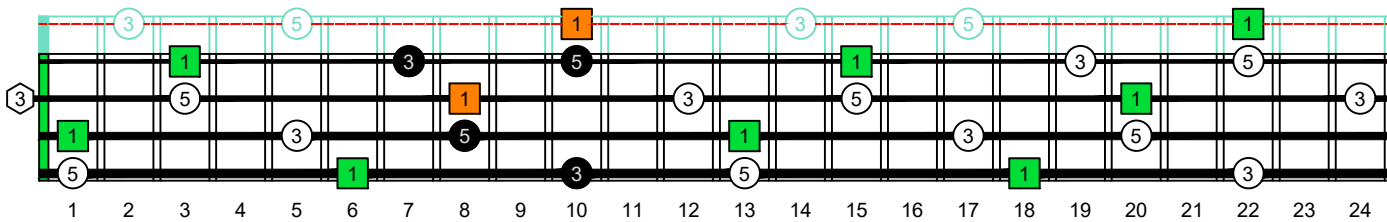

**BAF#ED octaves** (Meshuggah's 4-string bass tuning : F B<sup>b</sup> E<sup>b</sup> A<sup>b</sup>) **C natural** - ENTIRE FINGERBOARD OCTAVE SHAPES

**BAF#ED octaves** (Meshuggah's 4-string bass tuning : F B<sup>b</sup> E<sup>b</sup> A<sup>b</sup>) **C major arpeggio** - ENTIRE FINGERBOARD INTERVALS

**BAF#ED octaves** (Meshuggah's 4-string bass tuning : F B<sup>b</sup> E<sup>b</sup> A<sup>b</sup>) **C major arpeggio** ENTIRE FINGERBOARD INTERVALS : **3B1** box shape

**BAF#ED octaves** (Meshuggah's 4-string bass tuning : F B<sup>b</sup> E<sup>b</sup> A<sup>b</sup>) **C major arpeggio** ENTIRE FINGERBOARD INTERVALS : **4A1** box shape

**BAF#ED octaves** (Meshuggah's 4-string bass tuning : F B<sup>b</sup> E<sup>b</sup> A<sup>b</sup>) **C major arpeggio** ENTIRE FINGERBOARD INTERVALS : **4F#2** box shape

**BAF#ED octaves** (Meshuggah's 4-string bass tuning : F B<sup>b</sup> E<sup>b</sup> A<sup>b</sup>) **C major arpeggio** ENTIRE FINGERBOARD INTERVALS : **2E\*** box shape

**BAF#ED octaves** (Meshuggah's 4-string bass tuning : F B<sup>b</sup> E<sup>b</sup> A<sup>b</sup>) **C major arpeggio** ENTIRE FINGERBOARD INTERVALS : **3D\*** box shape

**BAF#ED octaves** (Meshuggah's 4-string bass tuning : F B<sup>b</sup> E<sup>b</sup> A<sup>b</sup>) **C major arpeggio** ENTIRE FINGERBOARD INTERVALS : **3B1** box shape at 12