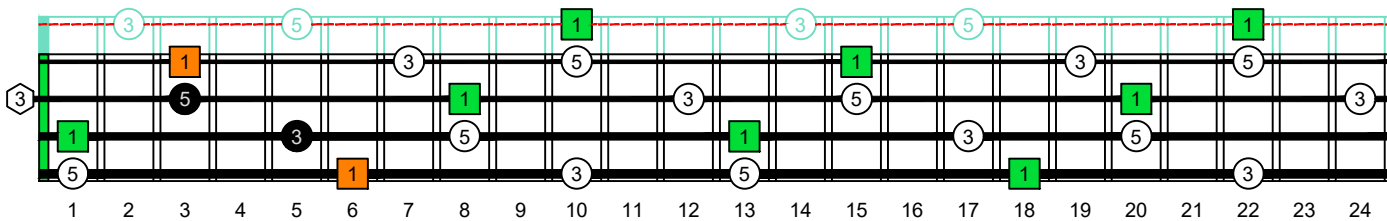

**BAF#ED octaves** (Meshuggah's 4-string bass tuning : F B<sup>b</sup> E<sup>b</sup> A<sup>b</sup>) **C natural** - ENTIRE FINGERBOARD OCTAVE SHAPES

**BAF#ED octaves** (Meshuggah's 4-string bass tuning : F B<sup>b</sup> E<sup>b</sup> A<sup>b</sup>) **C major arpeggio** - ENTIRE FINGERBOARD INTERVALS

**BAF#ED octaves** (Meshuggah's 4-string bass tuning : F B<sup>b</sup> E<sup>b</sup> A<sup>b</sup>) **C major arpeggio** ENTIRE FINGERBOARD INTERVALS : **3B1** box shape

**BAF#ED octaves** (Meshuggah's 4-string bass tuning : F B<sup>b</sup> E<sup>b</sup> A<sup>b</sup>) **C major arpeggio** ENTIRE FINGERBOARD INTERVALS : **4A1** box shape

**BAF#ED octaves** (Meshuggah's 4-string bass tuning : F B<sup>b</sup> E<sup>b</sup> A<sup>b</sup>) **C major arpeggio** ENTIRE FINGERBOARD INTERVALS : **4F#2** box shape

**BAF#ED octaves** (Meshuggah's 4-string bass tuning : F B<sup>b</sup> E<sup>b</sup> A<sup>b</sup>) **C major arpeggio** ENTIRE FINGERBOARD INTERVALS : **2E\*** box shape

**BAF#ED octaves** (Meshuggah's 4-string bass tuning : F B<sup>b</sup> E<sup>b</sup> A<sup>b</sup>) **C major arpeggio** ENTIRE FINGERBOARD INTERVALS : **3D\*** box shape

**BAF#ED octaves** (Meshuggah's 4-string bass tuning : F B<sup>b</sup> E<sup>b</sup> A<sup>b</sup>) **C major arpeggio** ENTIRE FINGERBOARD INTERVALS : **3B1** box shape at 12