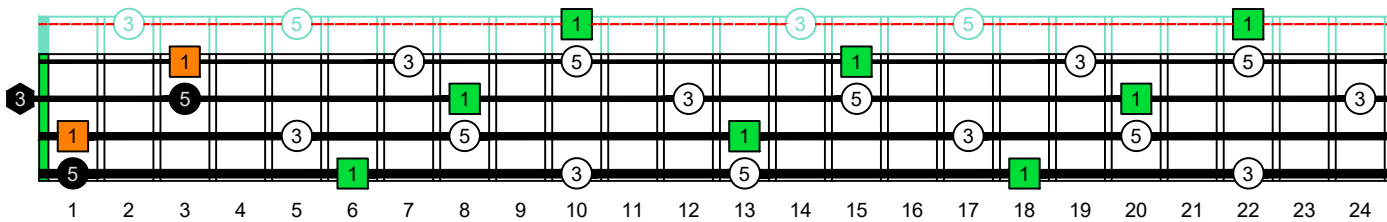

**BAF#ED octaves** (Meshuggah's 4-string bass tuning : F B<sup>b</sup> E<sup>b</sup> A<sup>b</sup>) **C natural** - ENTIRE FINGERBOARD OCTAVE SHAPES

**BAF#ED octaves** (Meshuggah's 4-string bass tuning : F B<sup>b</sup> E<sup>b</sup> A<sup>b</sup>) **C major arpeggio** - ENTIRE FINGERBOARD INTERVALS

**BAF#ED octaves** (Meshuggah's 4-string bass tuning : F B<sup>b</sup> E<sup>b</sup> A<sup>b</sup>) **C major arpeggio** ENTIRE FINGERBOARD INTERVALS : **3B1** box shape

**BAF#ED octaves** (Meshuggah's 4-string bass tuning : F B<sup>b</sup> E<sup>b</sup> A<sup>b</sup>) **C major arpeggio** ENTIRE FINGERBOARD INTERVALS : **4A1** box shape

**BAF#ED octaves** (Meshuggah's 4-string bass tuning : F B<sup>b</sup> E<sup>b</sup> A<sup>b</sup>) **C major arpeggio** ENTIRE FINGERBOARD INTERVALS : **4F#2** box shape

**BAF#ED octaves** (Meshuggah's 4-string bass tuning : F B<sup>b</sup> E<sup>b</sup> A<sup>b</sup>) **C major arpeggio** ENTIRE FINGERBOARD INTERVALS : **2E\*** box shape

**BAF#ED octaves** (Meshuggah's 4-string bass tuning : F B<sup>b</sup> E<sup>b</sup> A<sup>b</sup>) **C major arpeggio** ENTIRE FINGERBOARD INTERVALS : **3D\*** box shape

**BAF#ED octaves** (Meshuggah's 4-string bass tuning : F B<sup>b</sup> E<sup>b</sup> A<sup>b</sup>) **C major arpeggio** ENTIRE FINGERBOARD INTERVALS : **3B1** box shape at 12