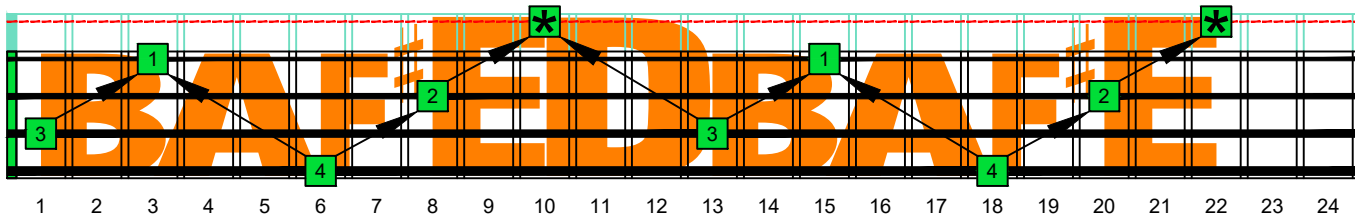

**BAF#ED octaves** (Meshuggah's 4-string bass tuning : F B<sup>b</sup> E<sup>b</sup> A<sup>b</sup>) **C natural** - ENTIRE FINGERBOARD OCTAVE SHAPES

**BAF#ED octaves** (Meshuggah's 4-string bass tuning : F B<sup>b</sup> E<sup>b</sup> A<sup>b</sup>) **C major arpeggio** - ENTIRE FINGERBOARD INTERVALS

**BAF#ED octaves** (Meshuggah's 4-string bass tuning : F B<sup>b</sup> E<sup>b</sup> A<sup>b</sup>) **C major arpeggio** ENTIRE FINGERBOARD INTERVALS : **3B1** box shape

**BAF#ED octaves** (Meshuggah's 4-string bass tuning : F B<sup>b</sup> E<sup>b</sup> A<sup>b</sup>) **C major arpeggio** ENTIRE FINGERBOARD INTERVALS : **4A1** box shape

**BAF#ED octaves** (Meshuggah's 4-string bass tuning : F B<sup>b</sup> E<sup>b</sup> A<sup>b</sup>) **C major arpeggio** ENTIRE FINGERBOARD INTERVALS : **4F#2** box shape

**BAF#ED octaves** (Meshuggah's 4-string bass tuning : F B<sup>b</sup> E<sup>b</sup> A<sup>b</sup>) **C major arpeggio** ENTIRE FINGERBOARD INTERVALS : **2E\*** box shape

**BAF#ED octaves** (Meshuggah's 4-string bass tuning : F B<sup>b</sup> E<sup>b</sup> A<sup>b</sup>) **C major arpeggio** ENTIRE FINGERBOARD INTERVALS : **3D\*** box shape

**BAF#ED octaves** (Meshuggah's 4-string bass tuning : F B<sup>b</sup> E<sup>b</sup> A<sup>b</sup>) **C major arpeggio** ENTIRE FINGERBOARD INTERVALS : **3B1** box shape at 12