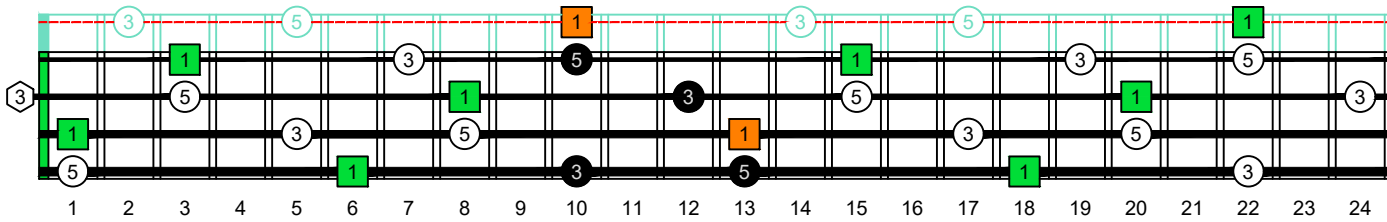

**BAF#ED octaves** (Meshuggah's 4-string bass tuning : F B<sup>b</sup> E<sup>b</sup> A<sup>b</sup>) **C natural** - ENTIRE FINGERBOARD OCTAVE SHAPES

**BAF#ED octaves** (Meshuggah's 4-string bass tuning : F B<sup>b</sup> E<sup>b</sup> A<sup>b</sup>) **C major arpeggio** - ENTIRE FINGERBOARD INTERVALS

**BAF#ED octaves** (Meshuggah's 4-string bass tuning : F B<sup>b</sup> E<sup>b</sup> A<sup>b</sup>) **C major arpeggio** ENTIRE FINGERBOARD INTERVALS : **3B1** box shape

**BAF#ED octaves** (Meshuggah's 4-string bass tuning : F B<sup>b</sup> E<sup>b</sup> A<sup>b</sup>) **C major arpeggio** ENTIRE FINGERBOARD INTERVALS : **4A1** box shape

**BAF#ED octaves** (Meshuggah's 4-string bass tuning : F B<sup>b</sup> E<sup>b</sup> A<sup>b</sup>) **C major arpeggio** ENTIRE FINGERBOARD INTERVALS : **4F#2** box shape

**BAF#ED octaves** (Meshuggah's 4-string bass tuning : F B<sup>b</sup> E<sup>b</sup> A<sup>b</sup>) **C major arpeggio** ENTIRE FINGERBOARD INTERVALS : **2E\*** box shape

**BAF#ED octaves** (Meshuggah's 4-string bass tuning : F B<sup>b</sup> E<sup>b</sup> A<sup>b</sup>) **C major arpeggio** ENTIRE FINGERBOARD INTERVALS : **3D\*** box shape

**BAF#ED octaves** (Meshuggah's 4-string bass tuning : F B<sup>b</sup> E<sup>b</sup> A<sup>b</sup>) **C major arpeggio** ENTIRE FINGERBOARD INTERVALS : **3B1** box shape at 12