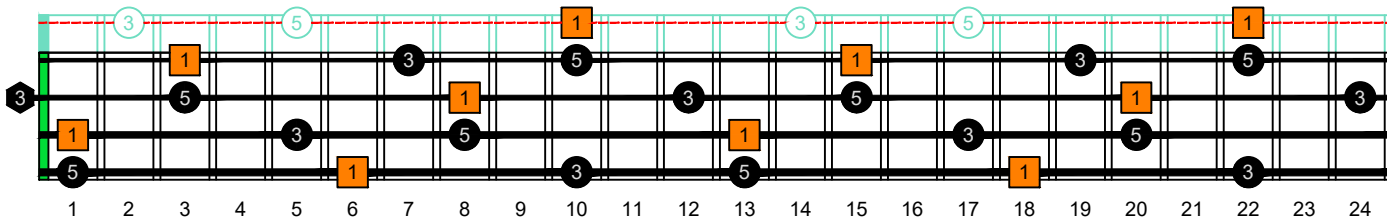

**BAF#ED octaves** (Meshuggah's 4-string bass tuning : F B<sup>b</sup> E<sup>b</sup> A<sup>b</sup>) **C natural** - ENTIRE FINGERBOARD OCTAVE SHAPES

**BAF#ED octaves** (Meshuggah's 4-string bass tuning : F B<sup>b</sup> E<sup>b</sup> A<sup>b</sup>) **C major arpeggio** - ENTIRE FINGERBOARD INTERVALS

**BAF#ED octaves** (Meshuggah's 4-string bass tuning : F B<sup>b</sup> E<sup>b</sup> A<sup>b</sup>) **C major arpeggio** ENTIRE FINGERBOARD INTERVALS : **3B1** box shape

**BAF#ED octaves** (Meshuggah's 4-string bass tuning : F B<sup>b</sup> E<sup>b</sup> A<sup>b</sup>) **C major arpeggio** ENTIRE FINGERBOARD INTERVALS : **4A1** box shape

**BAF#ED octaves** (Meshuggah's 4-string bass tuning : F B<sup>b</sup> E<sup>b</sup> A<sup>b</sup>) **C major arpeggio** ENTIRE FINGERBOARD INTERVALS : **4F#2** box shape

**BAF#ED octaves** (Meshuggah's 4-string bass tuning : F B<sup>b</sup> E<sup>b</sup> A<sup>b</sup>) **C major arpeggio** ENTIRE FINGERBOARD INTERVALS : **2E\*** box shape

**BAF#ED octaves** (Meshuggah's 4-string bass tuning : F B<sup>b</sup> E<sup>b</sup> A<sup>b</sup>) **C major arpeggio** ENTIRE FINGERBOARD INTERVALS : **3D\*** box shape

**BAF#ED octaves** (Meshuggah's 4-string bass tuning : F B<sup>b</sup> E<sup>b</sup> A<sup>b</sup>) **C major arpeggio** ENTIRE FINGERBOARD INTERVALS : **3B1** box shape at 12