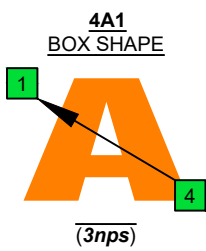

**C**  
**major arpeggio**  
**BAF#ED**  
**octaves**  
**box shapes**  
**(3nps)**  
**Meshuggah's**  
**4-string bass tuning**  
 F B<sup>b</sup> E<sup>b</sup> A<sup>b</sup>

www.cagedoctaves.com

Zon Brookes

BAF#ED octaves (Meshuggah's 4-String Bass Tuning: F B<sup>b</sup> E<sup>b</sup> A<sup>b</sup>) C major arpeggio : 4A1 box shape (3nps)

**BAF#ED octaves** (Meshuggah's 4-string bass tuning : F B<sup>b</sup> E<sup>b</sup> A<sup>b</sup>) **C major arpeggio** **FINGERBOARD NOTE NAMES** : **4A1** box shape **(3nps)**

**BAF#ED octaves** (Meshuggah's 4-string bass tuning : F B<sup>b</sup> E<sup>b</sup> A<sup>b</sup>) **C major arpeggio** **FINGERBOARD INTERVALS** : **4A1** box shape **(3nps)**