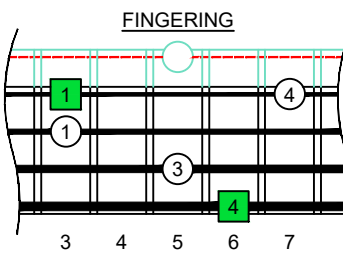

**C**  
**major arpeggio**  
**BAF#ED**  
**octaves**  
**box shapes**  
**(3nps)**  
**Meshuggah's**  
**4-string bass tuning**  
 F B<sup>b</sup> E<sup>b</sup> A<sup>b</sup>

www.cagedoctaves.com

Zon Brookes

BAF#ED octaves (Meshuggah's 4-String Bass Tuning: F B<sup>b</sup> E<sup>b</sup> A<sup>b</sup>) C major arpeggio : 4A1 box shape (3nps)

**BAF#ED octaves** (Meshuggah's 4-string bass tuning : F B<sup>b</sup> E<sup>b</sup> A<sup>b</sup>) **C major arpeggio** **FINGERBOARD NOTE NAMES** : **4A1** box shape **(3nps)**

**BAF#ED octaves** (Meshuggah's 4-string bass tuning : F B<sup>b</sup> E<sup>b</sup> A<sup>b</sup>) **C major arpeggio** **FINGERBOARD INTERVALS** : **4A1** box shape **(3nps)**