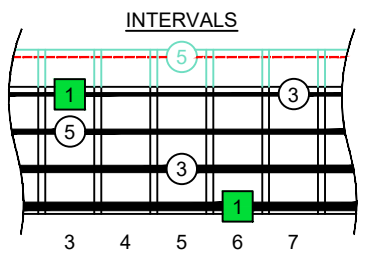

**C**  
**major arpeggio**  
**BAF#ED**  
**octaves**  
**box shapes**  
**(3nps)**  
**Meshuggah's**  
**4-string bass tuning**  
 F B<sup>b</sup> E<sup>b</sup> A<sup>b</sup>

www.cagedoctaves.com

Zon Brookes

BAF#ED octaves (Meshuggah's 4-String Bass Tuning: F B<sup>b</sup> E<sup>b</sup> A<sup>b</sup>) C major arpeggio : 4A1 box shape (3nps)

**BAF#ED octaves** (Meshuggah's 4-string bass tuning : F B<sup>b</sup> E<sup>b</sup> A<sup>b</sup>) **C major arpeggio** **FINGERBOARD NOTE NAMES** : **4A1** box shape **(3nps)**

**BAF#ED octaves** (Meshuggah's 4-string bass tuning : F B<sup>b</sup> E<sup>b</sup> A<sup>b</sup>) **C major arpeggio** **FINGERBOARD INTERVALS** : **4A1** box shape **(3nps)**