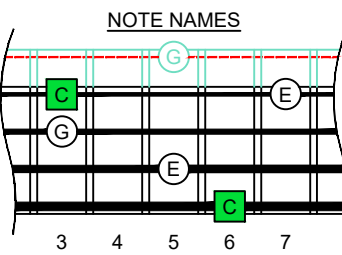

**C**  
**major arpeggio**  
**BAF#ED**  
**octaves**  
**box shapes**  
**(3nps)**  
**Meshuggah's**  
**4-string bass tuning**  
 F B<sup>b</sup> E<sup>b</sup> A<sup>b</sup>

www.cagedoctaves.com

Zon Brookes

BAF#ED octaves (Meshuggah's 4-String Bass Tuning: F B<sup>b</sup> E<sup>b</sup> A<sup>b</sup>) C major arpeggio : 4A1 box shape (3nps)

**BAF#ED octaves** (Meshuggah's 4-string bass tuning : F B<sup>b</sup> E<sup>b</sup> A<sup>b</sup>) **C major arpeggio** **FINGERBOARD NOTE NAMES** : **4A1** box shape **(3nps)**

**BAF#ED octaves** (Meshuggah's 4-string bass tuning : F B<sup>b</sup> E<sup>b</sup> A<sup>b</sup>) **C major arpeggio** **FINGERBOARD INTERVALS** : **4A1** box shape **(3nps)**