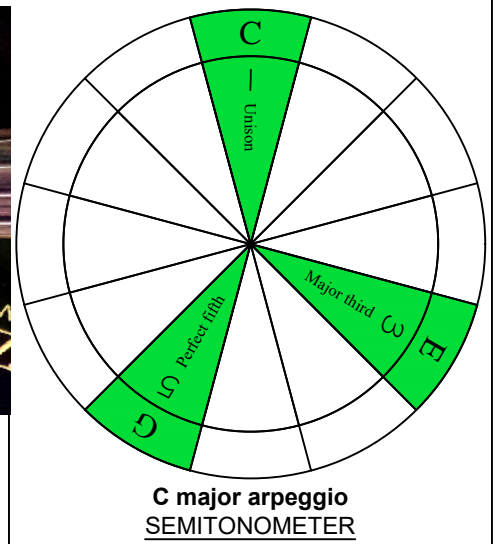

**C**  
**major arpeggio**  
**BAF#ED**  
**octaves**  
**box shapes**  
**(3nps)**  
**Meshuggah's**  
**4-string bass tuning**  
 F B<sup>b</sup> E<sup>b</sup> A<sup>b</sup>

www.cagedoctaves.com

Zon Brookes

BAF#ED octaves (Meshuggah's 4-String Bass Tuning: F B<sup>b</sup> E<sup>b</sup> A<sup>b</sup>) C major arpeggio : 4A1 box shape (3nps)

**BAF#ED octaves** (Meshuggah's 4-string bass tuning : F B<sup>b</sup> E<sup>b</sup> A<sup>b</sup>) **C major arpeggio** **FINGERBOARD NOTE NAMES** : **4A1** box shape **(3nps)**

**BAF#ED octaves** (Meshuggah's 4-string bass tuning : F B<sup>b</sup> E<sup>b</sup> A<sup>b</sup>) **C major arpeggio** **FINGERBOARD INTERVALS** : **4A1** box shape **(3nps)**