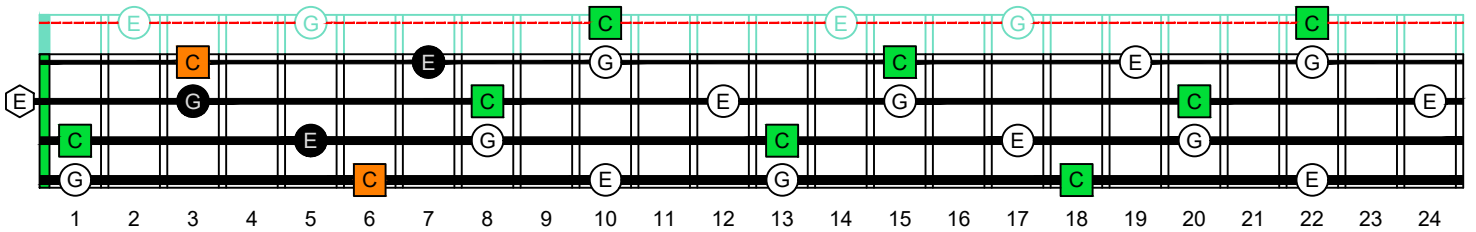

**C**  
**major arpeggio**  
**BAF#ED**  
**octaves**  
**box shapes**  
**(3nps)**  
**Meshuggah's**  
**4-string bass tuning**  
 F B<sup>b</sup> E<sup>b</sup> A<sup>b</sup>

www.cagedoctaves.com

Zon Brookes

BAF#ED octaves (Meshuggah's 4-String Bass Tuning: F B<sup>b</sup> E<sup>b</sup> A<sup>b</sup>) C major arpeggio : 4A1 box shape (3nps)

**BAF#ED octaves** (Meshuggah's 4-string bass tuning : F B<sup>b</sup> E<sup>b</sup> A<sup>b</sup>) **C major arpeggio** **FINGERBOARD NOTE NAMES** : **4A1** box shape **(3nps)**

**BAF#ED octaves** (Meshuggah's 4-string bass tuning : F B<sup>b</sup> E<sup>b</sup> A<sup>b</sup>) **C major arpeggio** **FINGERBOARD INTERVALS** : **4A1** box shape **(3nps)**