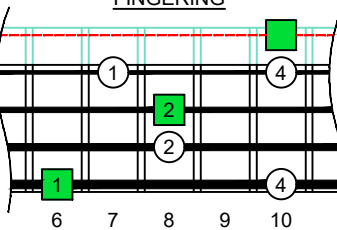

C
major arpeggio
BAF#ED
octaves
box shapes
(3nps)
Meshuggah's
4-string bass tuning
F B^b E^b A^b

4F#2E*
BOX SHAPE

NOTE NAMES

FINGERING

INTERVALS

www.cagedoctaves.com

Zon Brookes

BAF#ED octaves (Meshuggah's 4-String Bass Tuning: F B^b E^b A^b) C major arpeggio : 4F#2E* box shape (3nps)

BAF#ED octaves (Meshuggah's 4-string bass tuning : F B^b E^b A^b) **C major arpeggio** **FINGERBOARD NOTE NAMES** : **4F#2E*** box shape **(3nps)**

BAF#ED octaves (Meshuggah's 4-string bass tuning : F B^b E^b A^b) **C major arpeggio** **FINGERBOARD INTERVALS** : **4F#2E*** box shape **(3nps)**