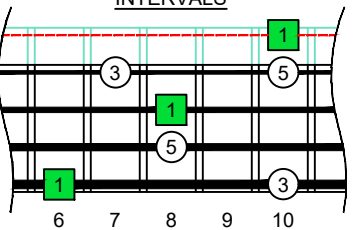

C
major arpeggio
BAF#ED
octaves
box shapes
(3nps)
Meshuggah's
4-string bass tuning
F B^b E^b A^b

4F#2E*
BOX SHAPE

NOTE NAMES

FINGERING

INTERVALS

www.cagedoctaves.com

Zon Brookes

BAF#ED octaves (Meshuggah's 4-String Bass Tuning: F B^b E^b A^b) C major arpeggio : 4F#2E* box shape (3nps)

BAF#ED octaves (Meshuggah's 4-string bass tuning : F B^b E^b A^b) **C major arpeggio** **FINGERBOARD NOTE NAMES** : **4F#2E*** box shape **(3nps)**

BAF#ED octaves (Meshuggah's 4-string bass tuning : F B^b E^b A^b) **C major arpeggio** **FINGERBOARD INTERVALS** : **4F#2E*** box shape **(3nps)**