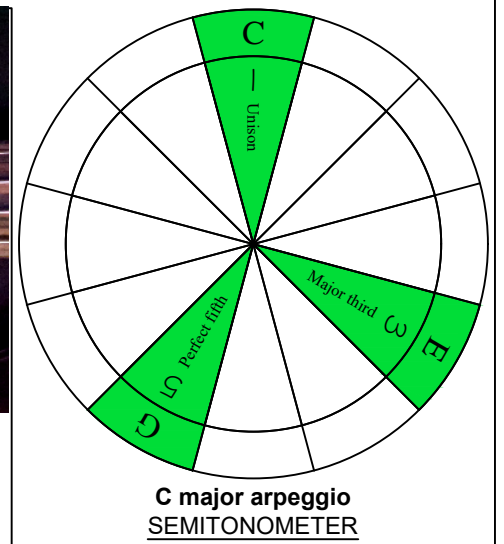

C
major arpeggio
BAF#ED
octaves
box shapes
(3nps)
Meshuggah's
4-string bass tuning
F B^b E^b A^b

4F#2E*
BOX SHAPE

NOTE NAMES

FINGERING

INTERVALS

www.cagedoctaves.com

Zon Brookes

BAF#ED octaves (Meshuggah's 4-String Bass Tuning: F B^b E^b A^b) C major arpeggio : 4F#2E* box shape (3nps)

BAF#ED octaves (Meshuggah's 4-string bass tuning : F B^b E^b A^b) **C major arpeggio** **FINGERBOARD NOTE NAMES** : **4F#2E*** box shape **(3nps)**

BAF#ED octaves (Meshuggah's 4-string bass tuning : F B^b E^b A^b) **C major arpeggio** **FINGERBOARD INTERVALS** : **4F#2E*** box shape **(3nps)**