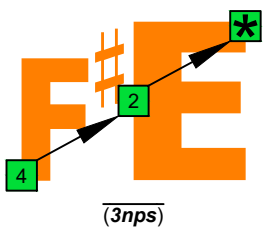

C
major arpeggio
BAF#ED
octaves
box shapes
(3nps)
Meshuggah's
4-string bass tuning
F B^b E^b A^b

4F#2E*
BOX SHAPE

NOTE NAMES

FINGERING

INTERVALS

www.cagedoctaves.com

Zon Brookes

BAF#ED octaves (Meshuggah's 4-String Bass Tuning: F B^b E^b A^b) C major arpeggio : 4F#2E* box shape (3nps)

BAF#ED octaves (Meshuggah's 4-string bass tuning : F B^b E^b A^b) **C major arpeggio** **FINGERBOARD NOTE NAMES** : **4F#2E*** box shape **(3nps)**

BAF#ED octaves (Meshuggah's 4-string bass tuning : F B^b E^b A^b) **C major arpeggio** **FINGERBOARD INTERVALS** : **4F#2E*** box shape **(3nps)**