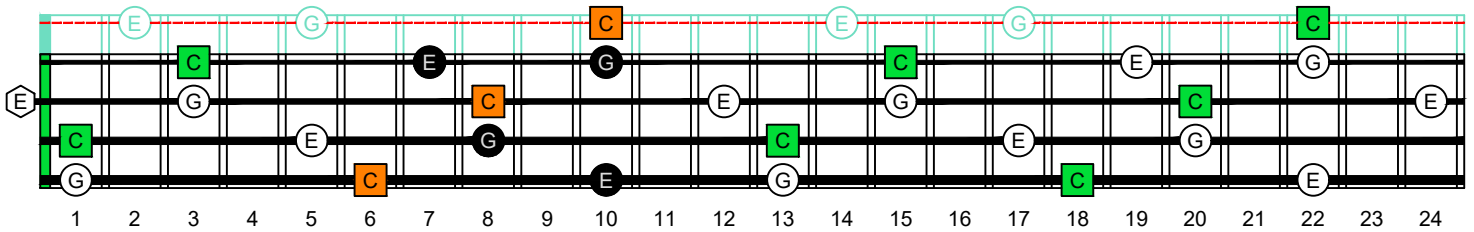

C
major arpeggio
BAF#ED
octaves
box shapes
(3nps)
Meshuggah's
4-string bass tuning
F B^b E^b A^b

4F#2E*
BOX SHAPE

NOTE NAMES

FINGERING

INTERVALS

www.cagedoctaves.com

Zon Brookes

BAF#ED octaves (Meshuggah's 4-String Bass Tuning: F B^b E^b A^b) C major arpeggio : 4F#2E* box shape (3nps)

BAF#ED octaves (Meshuggah's 4-string bass tuning : F B^b E^b A^b) **C major arpeggio** **FINGERBOARD NOTE NAMES** : **4F#2E*** box shape **(3nps)**

BAF#ED octaves (Meshuggah's 4-string bass tuning : F B^b E^b A^b) **C major arpeggio** **FINGERBOARD INTERVALS** : **4F#2E*** box shape **(3nps)**