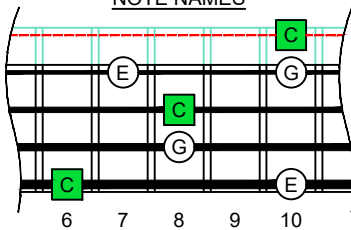

C
major arpeggio
BAF#ED
octaves
box shapes
(3nps)
Meshuggah's
4-string bass tuning
F B^b E^b A^b

4F#2E*
BOX SHAPE

NOTE NAMES

FINGERING

INTERVALS

www.cagedoctaves.com

Zon Brookes

BAF#ED octaves (Meshuggah's 4-String Bass Tuning: F B^b E^b A^b) C major arpeggio : 4F#2E* box shape (3nps)

BAF#ED octaves (Meshuggah's 4-string bass tuning : F B^b E^b A^b) **C major arpeggio** **FINGERBOARD NOTE NAMES** : **4F#2E*** box shape **(3nps)**

BAF#ED octaves (Meshuggah's 4-string bass tuning : F B^b E^b A^b) **C major arpeggio** **FINGERBOARD INTERVALS** : **4F#2E*** box shape **(3nps)**