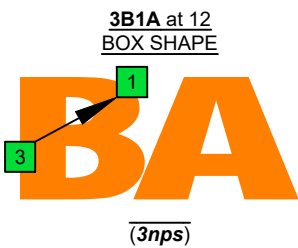

**C**  
**major arpeggio**  
**BAF#ED**  
**octaves**  
**box shapes**  
**(3nps)**  
 Meshuggah's  
 4-string bass tuning  
 F B<sup>b</sup> E<sup>b</sup> A<sup>b</sup>

www.cagedoctaves.com

Zon Brookes

BAF#ED octaves (Meshuggah's 4-String Bass Tuning: F B<sup>b</sup> E<sup>b</sup> A<sup>b</sup>) C major arpeggio : 3B1A box shape at 12 (3nps)

**BAF#ED octaves** (Meshuggah's 4-string bass tuning : F B<sup>b</sup> E<sup>b</sup> A<sup>b</sup>) **C major arpeggio** **FINGERBOARD NOTE NAMES** : **3B1A** box shape at 12 (**3nps**)

**BAF#ED octaves** (Meshuggah's 4-string bass tuning : F B<sup>b</sup> E<sup>b</sup> A<sup>b</sup>) **C major arpeggio** **FINGERBOARD INTERVALS** : **3B1A** box shape at 12 (**3nps**)