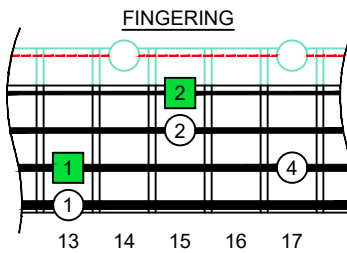

**C**  
**major arpeggio**  
**BAF#ED**  
**octaves**  
**box shapes**  
**(3nps)**  
 Meshuggah's  
 4-string bass tuning  
 F B<sup>b</sup> E<sup>b</sup> A<sup>b</sup>

www.cagedoctaves.com

Zon Brookes

BAF#ED octaves (Meshuggah's 4-String Bass Tuning: F B<sup>b</sup> E<sup>b</sup> A<sup>b</sup>) C major arpeggio : 3B1A box shape at 12 (3nps)

**BAF#ED octaves** (Meshuggah's 4-string bass tuning : F B<sup>b</sup> E<sup>b</sup> A<sup>b</sup>) **C major arpeggio** **FINGERBOARD NOTE NAMES** : **3B1A** box shape at 12 (**3nps**)

**BAF#ED octaves** (Meshuggah's 4-string bass tuning : F B<sup>b</sup> E<sup>b</sup> A<sup>b</sup>) **C major arpeggio** **FINGERBOARD INTERVALS** : **3B1A** box shape at 12 (**3nps**)