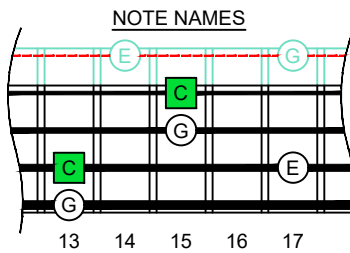

**C**  
**major arpeggio**  
**BAF#ED**  
**octaves**  
**box shapes**  
**(3nps)**  
 Meshuggah's  
 4-string bass tuning  
 F B<sup>b</sup> E<sup>b</sup> A<sup>b</sup>

www.cagedoctaves.com

Zon Brookes

BAF#ED octaves (Meshuggah's 4-String Bass Tuning: F B<sup>b</sup> E<sup>b</sup> A<sup>b</sup>) C major arpeggio : 3B1A box shape at 12 (3nps)

**BAF#ED octaves** (Meshuggah's 4-string bass tuning : F B<sup>b</sup> E<sup>b</sup> A<sup>b</sup>) **C major arpeggio** **FINGERBOARD NOTE NAMES** : **3B1A** box shape at 12 (**3nps**)

**BAF#ED octaves** (Meshuggah's 4-string bass tuning : F B<sup>b</sup> E<sup>b</sup> A<sup>b</sup>) **C major arpeggio** **FINGERBOARD INTERVALS** : **3B1A** box shape at 12 (**3nps**)