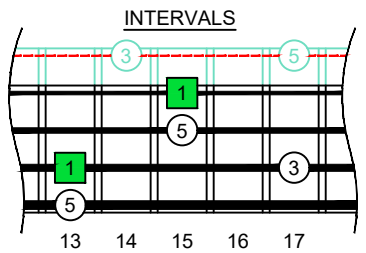

**C**  
**major arpeggio**  
**BAF#ED**  
**octaves**  
**box shapes**  
**(3nps)**  
 Meshuggah's  
 4-string bass tuning  
 F B<sup>b</sup> E<sup>b</sup> A<sup>b</sup>

www.cagedoctaves.com

Zon Brookes

BAF#ED octaves (Meshuggah's 4-String Bass Tuning: F B<sup>b</sup> E<sup>b</sup> A<sup>b</sup>) C major arpeggio : 3B1A box shape at 12 (3nps)

**BAF#ED octaves** (Meshuggah's 4-string bass tuning : F B<sup>b</sup> E<sup>b</sup> A<sup>b</sup>) **C major arpeggio** **FINGERBOARD NOTE NAMES** : **3B1A** box shape at 12 (**3nps**)

**BAF#ED octaves** (Meshuggah's 4-string bass tuning : F B<sup>b</sup> E<sup>b</sup> A<sup>b</sup>) **C major arpeggio** **FINGERBOARD INTERVALS** : **3B1A** box shape at 12 (**3nps**)