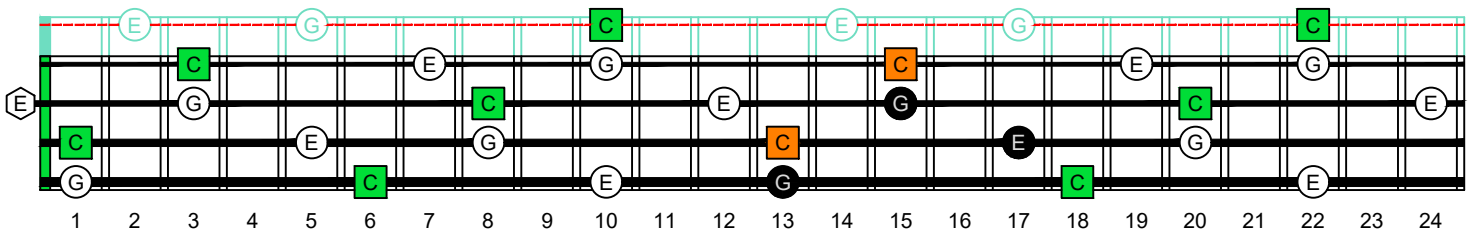

**C**  
**major arpeggio**  
**BAF#ED**  
**octaves**  
**box shapes**  
**(3nps)**  
 Meshuggah's  
 4-string bass tuning  
 F B<sup>b</sup> E<sup>b</sup> A<sup>b</sup>

www.cagedoctaves.com

Zon Brookes

BAF#ED octaves (Meshuggah's 4-String Bass Tuning: F B<sup>b</sup> E<sup>b</sup> A<sup>b</sup>) C major arpeggio : 3B1A box shape at 12 (3nps)

**BAF#ED octaves** (Meshuggah's 4-string bass tuning : F B<sup>b</sup> E<sup>b</sup> A<sup>b</sup>) **C major arpeggio** **FINGERBOARD NOTE NAMES** : **3B1A** box shape at 12 (**3nps**)

**BAF#ED octaves** (Meshuggah's 4-string bass tuning : F B<sup>b</sup> E<sup>b</sup> A<sup>b</sup>) **C major arpeggio** **FINGERBOARD INTERVALS** : **3B1A** box shape at 12 (**3nps**)