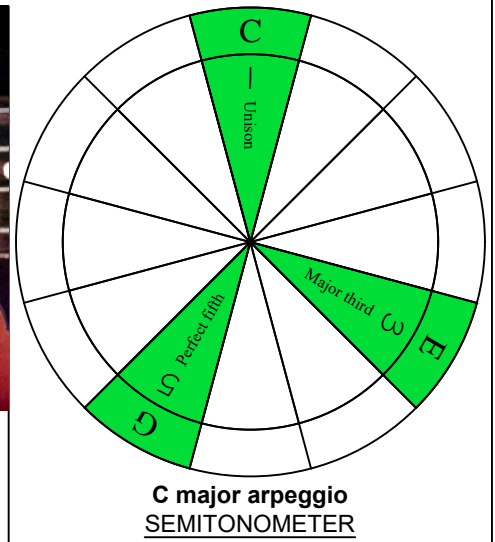

**C**  
**major arpeggio**  
**BAF#ED**  
**octaves**  
**box shapes**  
**(3nps)**  
 Meshuggah's  
 4-string bass tuning  
 F B<sup>b</sup> E<sup>b</sup> A<sup>b</sup>

www.cagedoctaves.com

Zon Brookes

BAF#ED octaves (Meshuggah's 4-String Bass Tuning: F B<sup>b</sup> E<sup>b</sup> A<sup>b</sup>) C major arpeggio : 3B1A box shape at 12 (3nps)

**BAF#ED octaves** (Meshuggah's 4-string bass tuning : F B<sup>b</sup> E<sup>b</sup> A<sup>b</sup>) **C major arpeggio** **FINGERBOARD NOTE NAMES** : **3B1A** box shape at 12 (**3nps**)

**BAF#ED octaves** (Meshuggah's 4-string bass tuning : F B<sup>b</sup> E<sup>b</sup> A<sup>b</sup>) **C major arpeggio** **FINGERBOARD INTERVALS** : **3B1A** box shape at 12 (**3nps**)