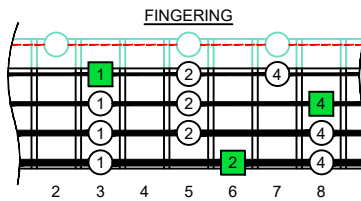

C
 pentatonic major scale
BAF#ED
 octaves
 box shapes
 pseudo 3nps
 Meshuggah's
 4-string bass tuning
 F B \flat E \flat A \flat

www.cagedoctaves.com

Zon Brookes

BAF#ED octaves (Meshuggah's 4-String Bass Tuning: F B \flat E \flat A \flat) C pentatonic major scale - 4A1:4F#2 box shape (pseudo 3nps)

BAF#ED octaves (Meshuggah's 4-string bass tuning) C pentatonic major scale FINGERBOARD NOTE NAMES - 4A1:4F#2 box shape (pseudo 3nps)

BAF#ED octaves (Meshuggah's 4-string bass tuning) C pentatonic major scale FINGERBOARD INTERVALS - 4A1:4F#2 box shape (pseudo 3nps)