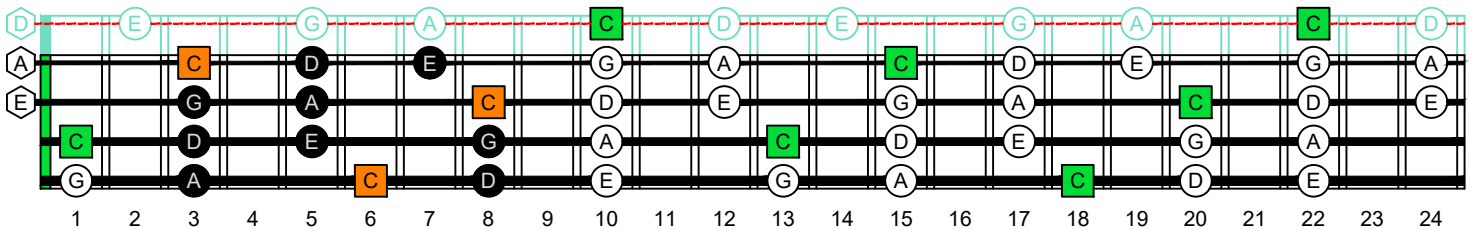

C
 pentatonic major scale
BAF#ED
 octaves
 box shapes
 pseudo 3nps
 Meshuggah's
 4-string bass tuning
 F B \flat E \flat A \flat

www.cagedoctaves.com

Zon Brookes

BAF#ED octaves (Meshuggah's 4-String Bass Tuning: F B \flat E \flat A \flat) C pentatonic major scale - 4A1:4F#2 box shape (pseudo 3nps)

BAF#ED octaves (Meshuggah's 4-string bass tuning) C pentatonic major scale FINGERBOARD NOTE NAMES - 4A1:4F#2 box shape (pseudo 3nps)

BAF#ED octaves (Meshuggah's 4-string bass tuning) C pentatonic major scale FINGERBOARD INTERVALS - 4A1:4F#2 box shape (pseudo 3nps)