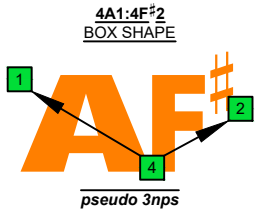

C
 pentatonic major scale
BAF#ED
 octaves
 box shapes
 pseudo 3nps
 Meshuggah's
 4-string bass tuning
 F B \flat E \flat A \flat

www.cagedoctaves.com

Zon Brookes

BAF#ED octaves (Meshuggah's 4-String Bass Tuning: F B \flat E \flat A \flat) C pentatonic major scale - 4A1:4F#2 box shape (pseudo 3nps)

BAF#ED octaves (Meshuggah's 4-string bass tuning) C pentatonic major scale FINGERBOARD NOTE NAMES - 4A1:4F#2 box shape (pseudo 3nps)

BAF#ED octaves (Meshuggah's 4-string bass tuning) C pentatonic major scale FINGERBOARD INTERVALS - 4A1:4F#2 box shape (pseudo 3nps)