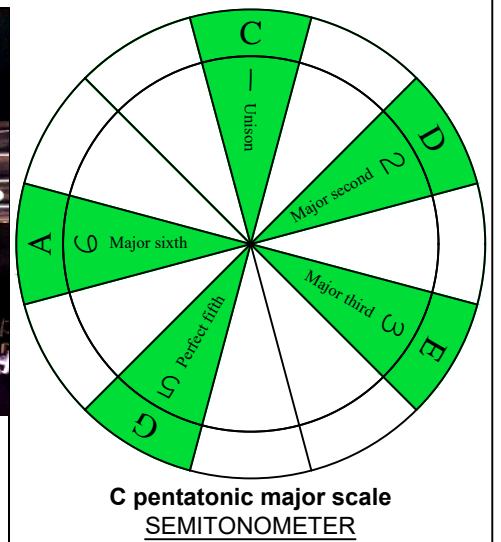

C
 pentatonic major scale
BAF#ED
 octaves
 box shapes
 pseudo 3nps
 Meshuggah's
 4-string bass tuning
 F B \flat E \flat A \flat

www.cagedoctaves.com

Zon Brookes

BAF#ED octaves (Meshuggah's 4-String Bass Tuning: F B \flat E \flat A \flat) C pentatonic major scale - 4A1:4F#2 box shape (pseudo 3nps)

BAF#ED octaves (Meshuggah's 4-string bass tuning) C pentatonic major scale FINGERBOARD NOTE NAMES - 4A1:4F#2 box shape (pseudo 3nps)

BAF#ED octaves (Meshuggah's 4-string bass tuning) C pentatonic major scale FINGERBOARD INTERVALS - 4A1:4F#2 box shape (pseudo 3nps)