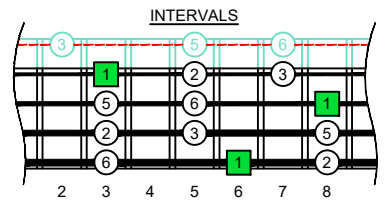

C
 pentatonic major scale
BAF#ED
 octaves
 box shapes
 pseudo 3nps
 Meshuggah's
 4-string bass tuning
 F B \flat E \flat A \flat

www.cagedoctaves.com

Zon Brookes

BAF#ED octaves (Meshuggah's 4-String Bass Tuning: F B \flat E \flat A \flat) C pentatonic major scale - 4A1:4F#2 box shape (pseudo 3nps)

BAF#ED octaves (Meshuggah's 4-string bass tuning) C pentatonic major scale FINGERBOARD NOTE NAMES - 4A1:4F#2 box shape (pseudo 3nps)

BAF#ED octaves (Meshuggah's 4-string bass tuning) C pentatonic major scale FINGERBOARD INTERVALS - 4A1:4F#2 box shape (pseudo 3nps)