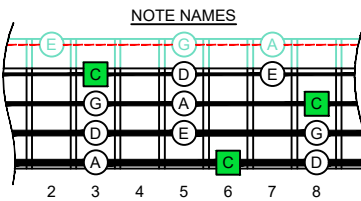

C
 pentatonic major scale
BAF#ED
 octaves
 box shapes
 pseudo 3nps
 Meshuggah's
 4-string bass tuning
 F B \flat E \flat A \flat

www.cagedoctaves.com

Zon Brookes

BAF#ED octaves (Meshuggah's 4-String Bass Tuning: F B \flat E \flat A \flat) C pentatonic major scale - 4A1:4F#2 box shape (pseudo 3nps)

BAF#ED octaves (Meshuggah's 4-string bass tuning) C pentatonic major scale FINGERBOARD NOTE NAMES - 4A1:4F#2 box shape (pseudo 3nps)

BAF#ED octaves (Meshuggah's 4-string bass tuning) C pentatonic major scale FINGERBOARD INTERVALS - 4A1:4F#2 box shape (pseudo 3nps)