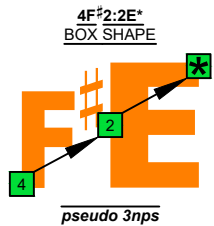

C
pentatonic major scale
BAF#ED
octaves
box shapes
pseudo 3nps
 Meshuggah's
 4-string bass tuning
 F B^b E^b A^b

www.cagedoctaves.com

Zon Brookes

BAF#ED octaves (Meshuggah's 4-String Bass Tuning: F B^b E^b A^b) C pentatonic major scale - 4F#2:2E* box shape (pseudo 3nps)

BAF#ED octaves (Meshuggah's 4-string bass tuning) C pentatonic major scale FINGERBOARD NOTE NAMES - 4F#2:2E* box shape (pseudo 3nps)

BAF#ED octaves (Meshuggah's 4-string bass tuning) C pentatonic major scale FINGERBOARD INTERVALS - 4F#2:2E* box shape (pseudo 3nps)