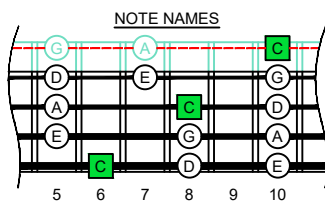

C
pentatonic major scale
BAF#ED
octaves
box shapes
pseudo 3nps
 Meshuggah's
 4-string bass tuning
 F B^b E^b A^b

www.cagedoctaves.com

Zon Brookes

BAF#ED octaves (Meshuggah's 4-String Bass Tuning: F B^b E^b A^b) C pentatonic major scale - 4F#2:2E* box shape (pseudo 3nps)

BAF#ED octaves (Meshuggah's 4-string bass tuning) C pentatonic major scale FINGERBOARD NOTE NAMES - 4F#2:2E* box shape (pseudo 3nps)

BAF#ED octaves (Meshuggah's 4-string bass tuning) C pentatonic major scale FINGERBOARD INTERVALS - 4F#2:2E* box shape (pseudo 3nps)