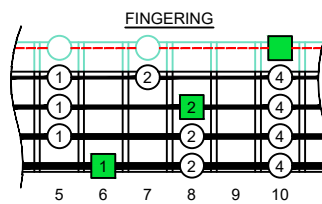

C
pentatonic major scale
BAF#ED
octaves
box shapes
pseudo 3nps
 Meshuggah's
 4-string bass tuning
 F B^b E^b A^b

www.cagedoctaves.com

Zon Brookes

BAF#ED octaves (Meshuggah's 4-String Bass Tuning: F B^b E^b A^b) C pentatonic major scale - 4F#2:2E* box shape (pseudo 3nps)

BAF#ED octaves (Meshuggah's 4-string bass tuning) C pentatonic major scale FINGERBOARD NOTE NAMES - 4F#2:2E* box shape (pseudo 3nps)

BAF#ED octaves (Meshuggah's 4-string bass tuning) C pentatonic major scale FINGERBOARD INTERVALS - 4F#2:2E* box shape (pseudo 3nps)