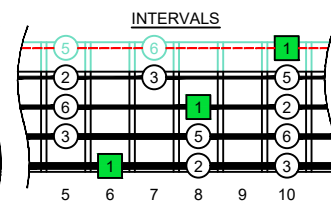

C
pentatonic major scale
BAF#ED
octaves
box shapes
pseudo 3nps
 Meshuggah's
 4-string bass tuning
 F B^b E^b A^b

www.cagedoctaves.com

Zon Brookes

BAF#ED octaves (Meshuggah's 4-String Bass Tuning: F B^b E^b A^b) C pentatonic major scale - 4F#2:2E* box shape (pseudo 3nps)

BAF#ED octaves (Meshuggah's 4-string bass tuning) C pentatonic major scale FINGERBOARD NOTE NAMES - 4F#2:2E* box shape (pseudo 3nps)

BAF#ED octaves (Meshuggah's 4-string bass tuning) C pentatonic major scale FINGERBOARD INTERVALS - 4F#2:2E* box shape (pseudo 3nps)