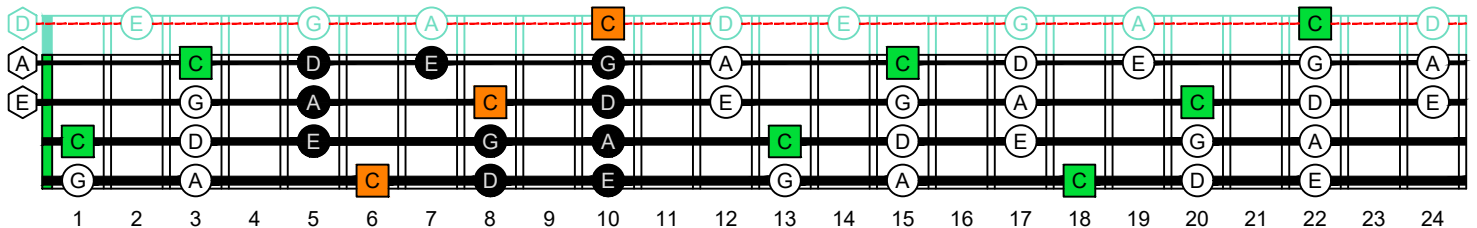

C
pentatonic major scale
BAF#ED
octaves
box shapes
pseudo 3nps
 Meshuggah's
 4-string bass tuning
 F B^b E^b A^b

www.cagedoctaves.com

Zon Brookes

BAF#ED octaves (Meshuggah's 4-String Bass Tuning: F B^b E^b A^b) C pentatonic major scale - 4F#2:2E* box shape (pseudo 3nps)

BAF#ED octaves (Meshuggah's 4-string bass tuning) C pentatonic major scale FINGERBOARD NOTE NAMES - 4F#2:2E* box shape (pseudo 3nps)

BAF#ED octaves (Meshuggah's 4-string bass tuning) C pentatonic major scale FINGERBOARD INTERVALS - 4F#2:2E* box shape (pseudo 3nps)