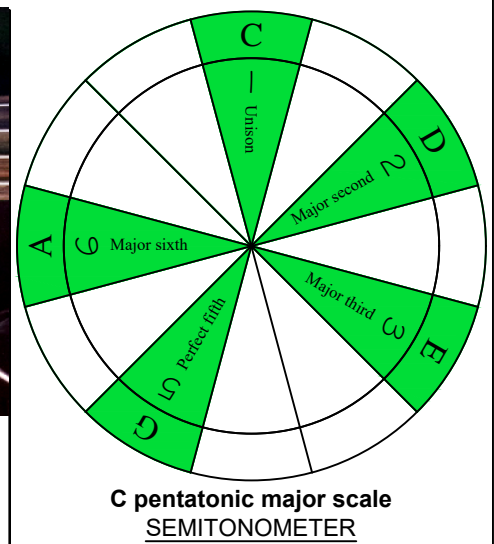

C
pentatonic major scale
BAF#ED
octaves
box shapes
pseudo 3nps
 Meshuggah's
 4-string bass tuning
 F B^b E^b A^b

www.cagedoctaves.com

Zon Brookes

BAF#ED octaves (Meshuggah's 4-String Bass Tuning: F B^b E^b A^b) C pentatonic major scale - 4F#2:2E* box shape (pseudo 3nps)

BAF#ED octaves (Meshuggah's 4-string bass tuning) C pentatonic major scale FINGERBOARD NOTE NAMES - 4F#2:2E* box shape (pseudo 3nps)

BAF#ED octaves (Meshuggah's 4-string bass tuning) C pentatonic major scale FINGERBOARD INTERVALS - 4F#2:2E* box shape (pseudo 3nps)