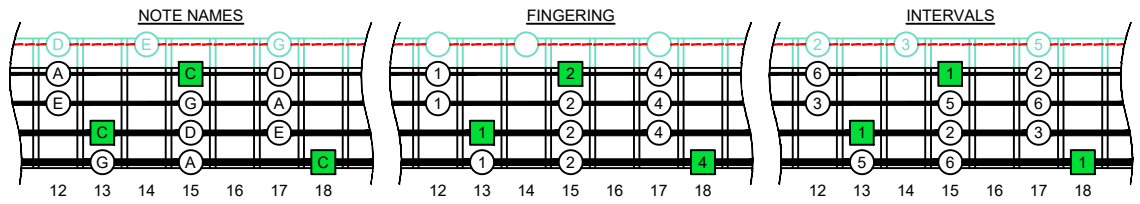

C
 pentatonic major scale
BAF#ED
 octaves
 box shapes
 pseudo 3nps
 Meshuggah's
 4-string bass tuning
 F B^b E^b A^b

www.cagedoctaves.com

Zon Brookes

BAF#ED octaves (Meshuggah's 4-String Bass Tuning: F B^b E^b A^b) C pentatonic major scale - 3B1:4A1 box shape at 12 (pseudo 3nps)

BAF#ED octaves (Meshuggah's 4-string bass tuning) C pentatonic major scale FINGERBOARD NOTE NAMES - 3B1:4A1 box shape at 12 (pseudo 3nps)

BAF#ED octaves (Meshuggah's 4-string bass tuning) C pentatonic major scale FINGERBOARD INTERVALS - 3B1:4A1 box shape at 12 (pseudo 3nps)