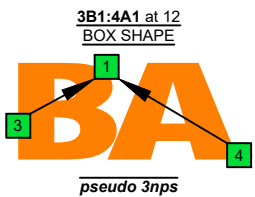

C
 pentatonic major scale
BAF#ED
 octaves
 box shapes
 pseudo 3nps
 Meshuggah's
 4-string bass tuning
 F B^b E^b A^b

www.cagedoctaves.com

Zon Brookes

BAF#ED octaves (Meshuggah's 4-String Bass Tuning: F B^b E^b A^b) C pentatonic major scale - 3B1:4A1 box shape at 12 (pseudo 3nps)

BAF#ED octaves (Meshuggah's 4-string bass tuning) C pentatonic major scale FINGERBOARD NOTE NAMES - 3B1:4A1 box shape at 12 (pseudo 3nps)

BAF#ED octaves (Meshuggah's 4-string bass tuning) C pentatonic major scale FINGERBOARD INTERVALS - 3B1:4A1 box shape at 12 (pseudo 3nps)