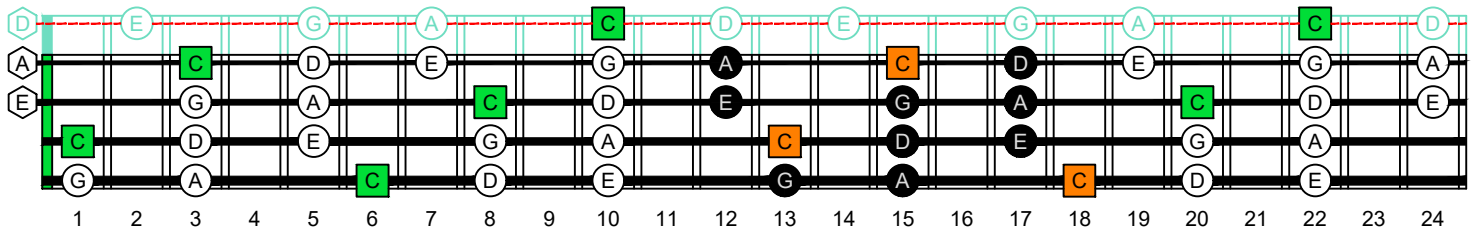

C
 pentatonic major scale
BAF#ED
 octaves
 box shapes
 pseudo 3nps
 Meshuggah's
 4-string bass tuning
 F B^b E^b A^b

www.cagedoctaves.com

Zon Brookes

BAF#ED octaves (Meshuggah's 4-String Bass Tuning: F B^b E^b A^b) C pentatonic major scale - 3B1:4A1 box shape at 12 (pseudo 3nps)

BAF#ED octaves (Meshuggah's 4-string bass tuning) C pentatonic major scale FINGERBOARD NOTE NAMES - 3B1:4A1 box shape at 12 (pseudo 3nps)

BAF#ED octaves (Meshuggah's 4-string bass tuning) C pentatonic major scale FINGERBOARD INTERVALS - 3B1:4A1 box shape at 12 (pseudo 3nps)