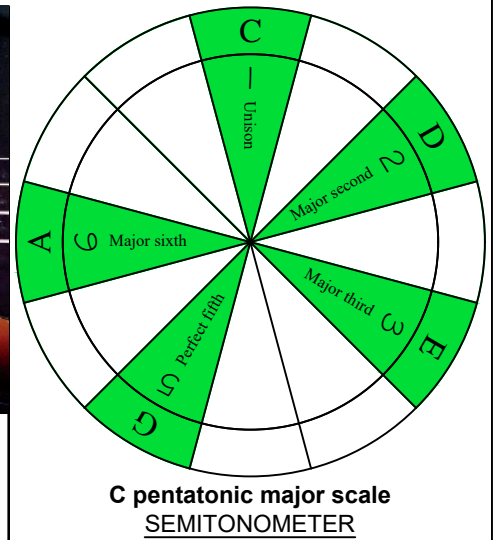

C
 pentatonic major scale
BAF#ED
 octaves
 box shapes
 pseudo 3nps
 Meshuggah's
 4-string bass tuning
 F B^b E^b A^b

www.cagedoctaves.com

Zon Brookes

BAF#ED octaves (Meshuggah's 4-String Bass Tuning: F B^b E^b A^b) C pentatonic major scale - 3B1:4A1 box shape at 12 (pseudo 3nps)

BAF#ED octaves (Meshuggah's 4-string bass tuning) C pentatonic major scale FINGERBOARD NOTE NAMES - 3B1:4A1 box shape at 12 (pseudo 3nps)

BAF#ED octaves (Meshuggah's 4-string bass tuning) C pentatonic major scale FINGERBOARD INTERVALS - 3B1:4A1 box shape at 12 (pseudo 3nps)