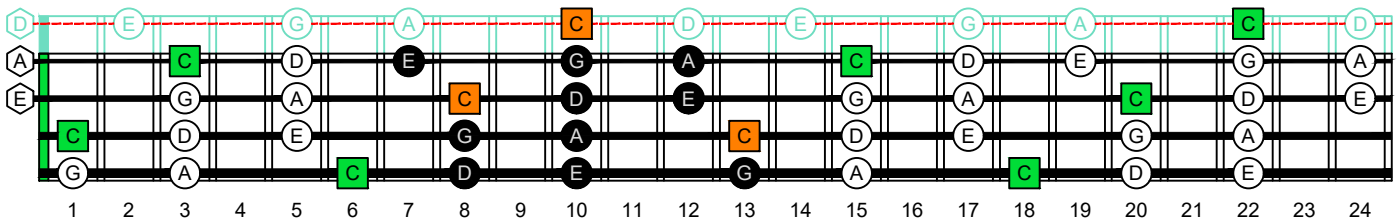

BAF#ED octaves (Meshuggah's 4-string bass tuning : F B^b E^b A^b) **C natural** - ENTIRE FINGERBOARD OCTAVE SHAPES

BAF#ED octaves (Meshuggah's 4-string bass tuning : F B^b E^b A^b) **C pentatonic major scale** - ENTIRE FINGERBOARD NOTE NAMES

BAF#ED octaves (Meshuggah's 4-string bass tuning) **C pentatonic major scale** FINGERBOARD NOTE NAMES - **3B1:4A1** box shape (*pseudo 3nps*)

BAF#ED octaves (Meshuggah's 4-string bass tuning) **C pentatonic major scale** FINGERBOARD NOTE NAMES - **4A1:4F#2** box shape (*pseudo 3nps*)

BAF#ED octaves (Meshuggah's 4-string bass tuning) **C pentatonic major scale** FINGERBOARD NOTE NAMES - **4F#2:2E*** box shape (*pseudo 3nps*)

BAF#ED octaves (Meshuggah's 4-string bass tuning) **C pentatonic major scale** FINGERBOARD NOTE NAMES - **2E*:3D*** box shape (*pseudo 3nps*)

BAF#ED octaves (Meshuggah's 4-string bass tuning) **C pentatonic major scale** FINGERBOARD NOTE NAMES - **3D*:3B1** box shape (*pseudo 3nps*)

BAF#ED octaves (Meshuggah's 4-string bass tuning) **C pentatonic major scale** FINGERBOARD NOTE NAMES - **3B1:4A1** box shape at 12 (*pseudo 3nps*)