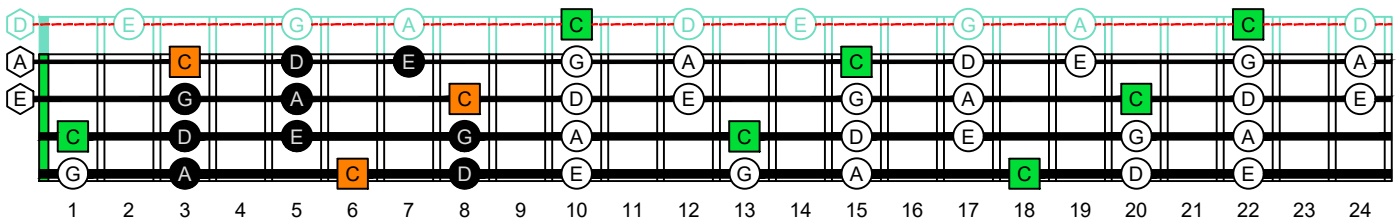

BAF#ED octaves (Meshuggah's 4-string bass tuning : F B^b E^b A^b) **C natural** - ENTIRE FINGERBOARD OCTAVE SHAPES

BAF#ED octaves (Meshuggah's 4-string bass tuning : F B^b E^b A^b) **C pentatonic major scale** - ENTIRE FINGERBOARD NOTE NAMES

BAF#ED octaves (Meshuggah's 4-string bass tuning) **C pentatonic major scale** FINGERBOARD NOTE NAMES - **3B1:4A1** box shape (*pseudo 3nps*)

BAF#ED octaves (Meshuggah's 4-string bass tuning) **C pentatonic major scale** FINGERBOARD NOTE NAMES - **4A1:4F#2** box shape (*pseudo 3nps*)

BAF#ED octaves (Meshuggah's 4-string bass tuning) **C pentatonic major scale** FINGERBOARD NOTE NAMES - **4F#2:2E*** box shape (*pseudo 3nps*)

BAF#ED octaves (Meshuggah's 4-string bass tuning) **C pentatonic major scale** FINGERBOARD NOTE NAMES - **2E*:3D*** box shape (*pseudo 3nps*)

BAF#ED octaves (Meshuggah's 4-string bass tuning) **C pentatonic major scale** FINGERBOARD NOTE NAMES - **3D*:3B1** box shape (*pseudo 3nps*)

BAF#ED octaves (Meshuggah's 4-string bass tuning) **C pentatonic major scale** FINGERBOARD NOTE NAMES - **3B1:4A1** box shape at 12 (*pseudo 3nps*)