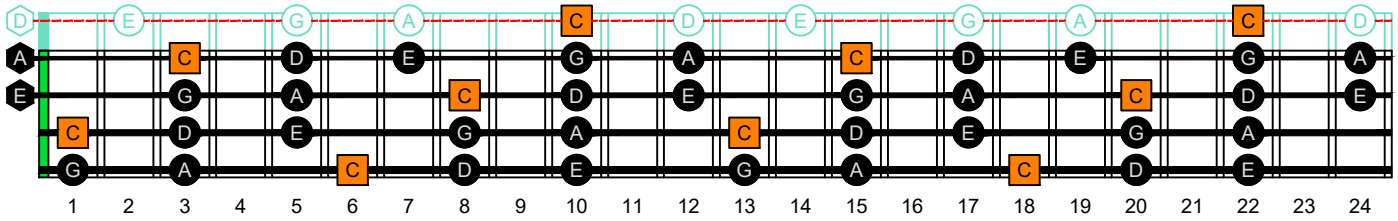

BAF#ED octaves (Meshuggah's 4-string bass tuning : F B^b E^b A^b) **C natural** - ENTIRE FINGERBOARD OCTAVE SHAPES

BAF#ED octaves (Meshuggah's 4-string bass tuning : F B^b E^b A^b) **C pentatonic major scale** - ENTIRE FINGERBOARD NOTE NAMES

BAF#ED octaves (Meshuggah's 4-string bass tuning) **C pentatonic major scale** FINGERBOARD NOTE NAMES - **3B1:4A1** box shape (*pseudo 3nps*)

BAF#ED octaves (Meshuggah's 4-string bass tuning) **C pentatonic major scale** FINGERBOARD NOTE NAMES - **4A1:4F#2** box shape (*pseudo 3nps*)

BAF#ED octaves (Meshuggah's 4-string bass tuning) **C pentatonic major scale** FINGERBOARD NOTE NAMES - **4F#2:2E*** box shape (*pseudo 3nps*)

BAF#ED octaves (Meshuggah's 4-string bass tuning) **C pentatonic major scale** FINGERBOARD NOTE NAMES - **2E*:3D*** box shape (*pseudo 3nps*)

BAF#ED octaves (Meshuggah's 4-string bass tuning) **C pentatonic major scale** FINGERBOARD NOTE NAMES - **3D*:3B1** box shape (*pseudo 3nps*)

BAF#ED octaves (Meshuggah's 4-string bass tuning) **C pentatonic major scale** FINGERBOARD NOTE NAMES - **3B1:4A1** box shape at 12 (*pseudo 3nps*)