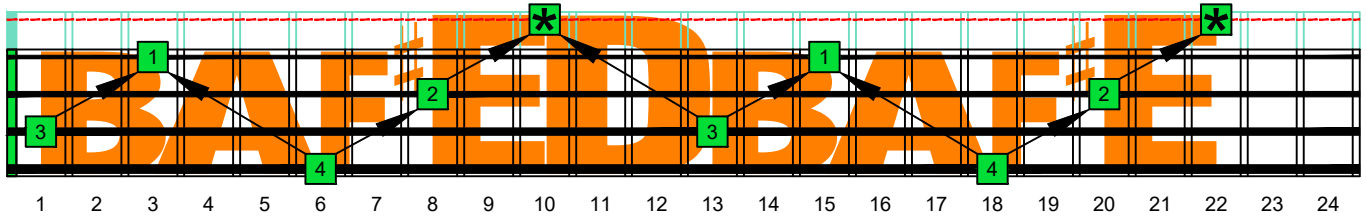

BAF#ED octaves (Meshuggah's 4-string bass tuning : F B^b E^b A^b) **C natural** - ENTIRE FINGERBOARD OCTAVE SHAPES

BAF#ED octaves (Meshuggah's 4-string bass tuning : F B^b E^b A^b) **C pentatonic major scale** - ENTIRE FINGERBOARD NOTE NAMES

BAF#ED octaves (Meshuggah's 4-string bass tuning) **C pentatonic major scale** FINGERBOARD NOTE NAMES - **3B1:4A1** box shape (*pseudo 3nps*)

BAF#ED octaves (Meshuggah's 4-string bass tuning) **C pentatonic major scale** FINGERBOARD NOTE NAMES - **4A1:4F#2** box shape (*pseudo 3nps*)

BAF#ED octaves (Meshuggah's 4-string bass tuning) **C pentatonic major scale** FINGERBOARD NOTE NAMES - **4F#2:2E*** box shape (*pseudo 3nps*)

BAF#ED octaves (Meshuggah's 4-string bass tuning) **C pentatonic major scale** FINGERBOARD NOTE NAMES - **2E*:3D*** box shape (*pseudo 3nps*)

BAF#ED octaves (Meshuggah's 4-string bass tuning) **C pentatonic major scale** FINGERBOARD NOTE NAMES - **3D*:3B1** box shape (*pseudo 3nps*)

BAF#ED octaves (Meshuggah's 4-string bass tuning) **C pentatonic major scale** FINGERBOARD NOTE NAMES - **3B1:4A1** box shape at 12 (*pseudo 3nps*)