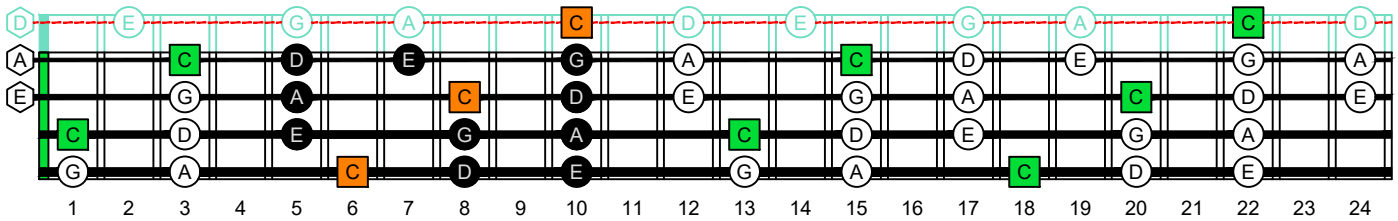

BAF#ED octaves (Meshuggah's 4-string bass tuning : F B^b E^b A^b) **C natural** - ENTIRE FINGERBOARD OCTAVE SHAPES

BAF#ED octaves (Meshuggah's 4-string bass tuning : F B^b E^b A^b) **C pentatonic major scale** - ENTIRE FINGERBOARD NOTE NAMES

BAF#ED octaves (Meshuggah's 4-string bass tuning) **C pentatonic major scale** FINGERBOARD NOTE NAMES - **3B1:4A1** box shape (*pseudo 3nps*)

BAF#ED octaves (Meshuggah's 4-string bass tuning) **C pentatonic major scale** FINGERBOARD NOTE NAMES - **4A1:4F#2** box shape (*pseudo 3nps*)

BAF#ED octaves (Meshuggah's 4-string bass tuning) **C pentatonic major scale** FINGERBOARD NOTE NAMES - **4F#2:2E*** box shape (*pseudo 3nps*)

BAF#ED octaves (Meshuggah's 4-string bass tuning) **C pentatonic major scale** FINGERBOARD NOTE NAMES - **2E*:3D*** box shape (*pseudo 3nps*)

BAF#ED octaves (Meshuggah's 4-string bass tuning) **C pentatonic major scale** FINGERBOARD NOTE NAMES - **3D*:3B1** box shape (*pseudo 3nps*)

BAF#ED octaves (Meshuggah's 4-string bass tuning) **C pentatonic major scale** FINGERBOARD NOTE NAMES - **3B1:4A1** box shape at 12 (*pseudo 3nps*)