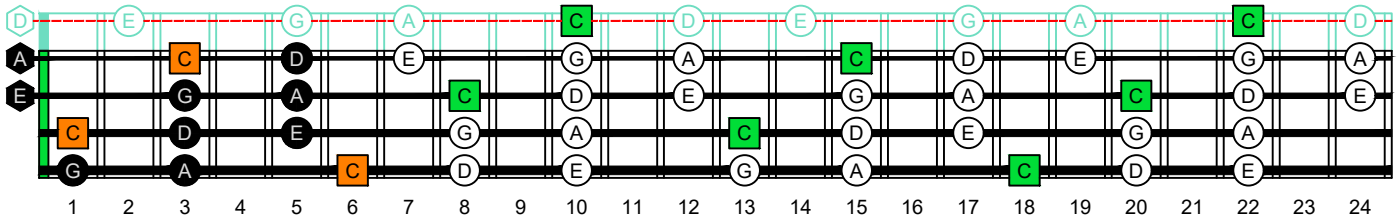

BAF#ED octaves (Meshuggah's 4-string bass tuning : F B^b E^b A^b) **C natural** - ENTIRE FINGERBOARD OCTAVE SHAPES

BAF#ED octaves (Meshuggah's 4-string bass tuning : F B^b E^b A^b) **C pentatonic major scale** - ENTIRE FINGERBOARD NOTE NAMES

BAF#ED octaves (Meshuggah's 4-string bass tuning) **C pentatonic major scale** FINGERBOARD NOTE NAMES - **3B1:4A1** box shape (*pseudo 3nps*)

BAF#ED octaves (Meshuggah's 4-string bass tuning) **C pentatonic major scale** FINGERBOARD NOTE NAMES - **4A1:4F#2** box shape (*pseudo 3nps*)

BAF#ED octaves (Meshuggah's 4-string bass tuning) **C pentatonic major scale** FINGERBOARD NOTE NAMES - **4F#2:2E*** box shape (*pseudo 3nps*)

BAF#ED octaves (Meshuggah's 4-string bass tuning) **C pentatonic major scale** FINGERBOARD NOTE NAMES - **2E*:3D*** box shape (*pseudo 3nps*)

BAF#ED octaves (Meshuggah's 4-string bass tuning) **C pentatonic major scale** FINGERBOARD NOTE NAMES - **3D*:3B1** box shape (*pseudo 3nps*)

BAF#ED octaves (Meshuggah's 4-string bass tuning) **C pentatonic major scale** FINGERBOARD NOTE NAMES - **3B1:4A1** box shape at 12 (*pseudo 3nps*)