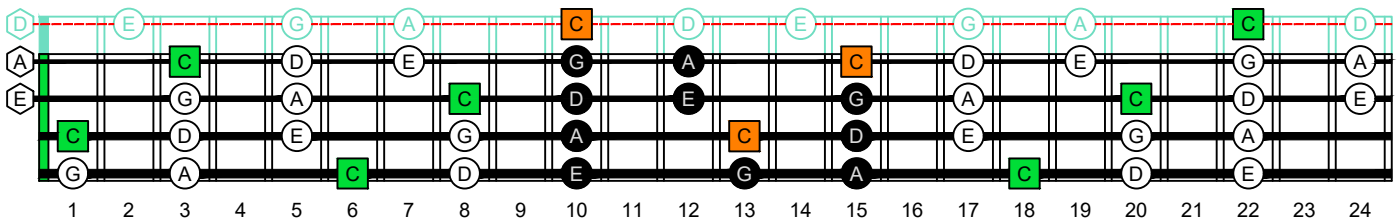

BAF#ED octaves (Meshuggah's 4-string bass tuning : F B^b E^b A^b) **C natural** - ENTIRE FINGERBOARD OCTAVE SHAPES

BAF#ED octaves (Meshuggah's 4-string bass tuning : F B^b E^b A^b) **C pentatonic major scale** - ENTIRE FINGERBOARD NOTE NAMES

BAF#ED octaves (Meshuggah's 4-string bass tuning) **C pentatonic major scale** FINGERBOARD NOTE NAMES - **3B1:4A1** box shape (*pseudo 3nps*)

BAF#ED octaves (Meshuggah's 4-string bass tuning) **C pentatonic major scale** FINGERBOARD NOTE NAMES - **4A1:4F#2** box shape (*pseudo 3nps*)

BAF#ED octaves (Meshuggah's 4-string bass tuning) **C pentatonic major scale** FINGERBOARD NOTE NAMES - **4F#2:2E*** box shape (*pseudo 3nps*)

BAF#ED octaves (Meshuggah's 4-string bass tuning) **C pentatonic major scale** FINGERBOARD NOTE NAMES - **2E*:3D*** box shape (*pseudo 3nps*)

BAF#ED octaves (Meshuggah's 4-string bass tuning) **C pentatonic major scale** FINGERBOARD NOTE NAMES - **3D*:3B1** box shape (*pseudo 3nps*)

BAF#ED octaves (Meshuggah's 4-string bass tuning) **C pentatonic major scale** FINGERBOARD NOTE NAMES - **3B1:4A1** box shape at 12 (*pseudo 3nps*)