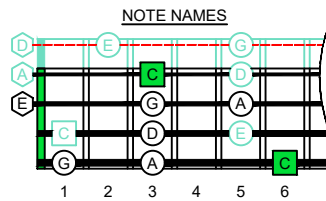

C
 pentatonic
 major scale
BAF#ED
 octaves
 box shapes
 3-1-3-1
 sweep patterns
 Meshuggah's
 4-string bass tuning
 F B \flat E \flat A \flat

www.cagedoctaves.com

Zon Brookes

BAF#ED octaves (Meshuggah's 4-String Bass Tuning: F B \flat E \flat A \flat) C pentatonic major scale - 3B1:4A1 box shape (3-1-3-1 sweep pattern)

BAF#ED octaves (Meshuggah's 4-string bass tuning) C pentatonic major scale NOTE NAMES - 3B1:4A1 box shape (3-1-3-1 sweep pattern)

BAF#ED octaves (Meshuggah's 4-string bass tuning) C pentatonic major scale INTERVALS - 3B1:4A1 box shape (3-1-3-1 sweep pattern)