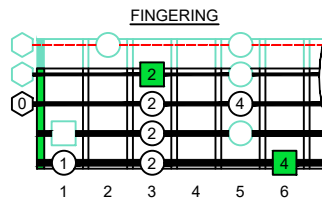

C
 pentatonic
 major scale
BAF#ED
 octaves
 box shapes
 3-1-3-1
 sweep patterns
 Meshuggah's
 4-string bass tuning
 F B \flat E \flat A \flat

www.cagedoctaves.com

Zon Brookes

BAF#ED octaves (Meshuggah's 4-String Bass Tuning: F B \flat E \flat A \flat) C pentatonic major scale - 3B1:4A1 box shape (3-1-3-1 sweep pattern)

BAF#ED octaves (Meshuggah's 4-string bass tuning) C pentatonic major scale NOTE NAMES - 3B1:4A1 box shape (3-1-3-1 sweep pattern)

BAF#ED octaves (Meshuggah's 4-string bass tuning) C pentatonic major scale INTERVALS - 3B1:4A1 box shape (3-1-3-1 sweep pattern)