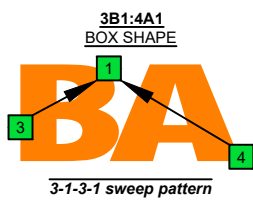

C
 pentatonic
 major scale
BAF#ED
 octaves
 box shapes
 3-1-3-1
 sweep patterns
 Meshuggah's
 4-string bass tuning
 F B \flat E \flat A \flat

www.cagedoctaves.com

Zon Brookes

BAF#ED octaves (Meshuggah's 4-String Bass Tuning: F B \flat E \flat A \flat) C pentatonic major scale - 3B1:4A1 box shape (3-1-3-1 sweep pattern)

BAF#ED octaves (Meshuggah's 4-string bass tuning) C pentatonic major scale NOTE NAMES - 3B1:4A1 box shape (3-1-3-1 sweep pattern)

BAF#ED octaves (Meshuggah's 4-string bass tuning) C pentatonic major scale INTERVALS - 3B1:4A1 box shape (3-1-3-1 sweep pattern)