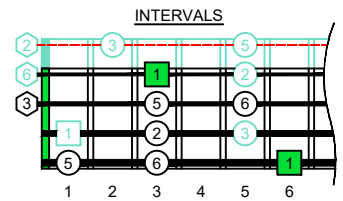

C
 pentatonic
 major scale
BAF#ED
 octaves
 box shapes
 3-1-3-1
 sweep patterns
 Meshuggah's
 4-string bass tuning
 F B \flat E \flat A \flat

www.cagedoctaves.com

Zon Brookes

BAF#ED octaves (Meshuggah's 4-String Bass Tuning: F B \flat E \flat A \flat) C pentatonic major scale - 3B1:4A1 box shape (3-1-3-1 sweep pattern)

BAF#ED octaves (Meshuggah's 4-string bass tuning) C pentatonic major scale NOTE NAMES - 3B1:4A1 box shape (3-1-3-1 sweep pattern)

BAF#ED octaves (Meshuggah's 4-string bass tuning) C pentatonic major scale INTERVALS - 3B1:4A1 box shape (3-1-3-1 sweep pattern)