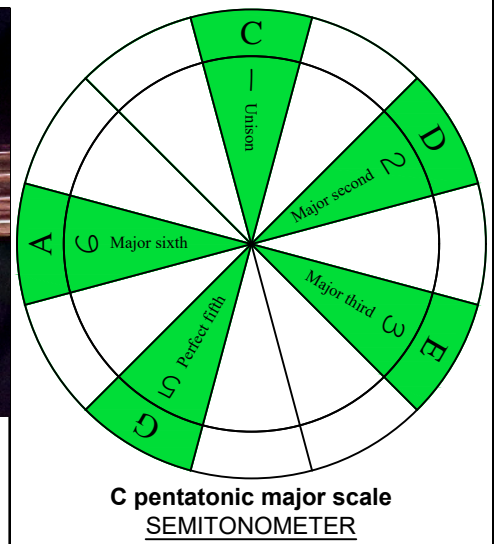

C
 pentatonic
 major scale
BAF#ED
 octaves
 box shapes
 3-1-3-1
 sweep patterns
 Meshuggah's
 4-string bass tuning
 F B \flat E \flat A \flat

www.cagedoctaves.com

Zon Brookes

BAF#ED octaves (Meshuggah's 4-String Bass Tuning: F B \flat E \flat A \flat) C pentatonic major scale - 3B1:4A1 box shape (3-1-3-1 sweep pattern)

BAF#ED octaves (Meshuggah's 4-string bass tuning) C pentatonic major scale NOTE NAMES - 3B1:4A1 box shape (3-1-3-1 sweep pattern)

BAF#ED octaves (Meshuggah's 4-string bass tuning) C pentatonic major scale INTERVALS - 3B1:4A1 box shape (3-1-3-1 sweep pattern)