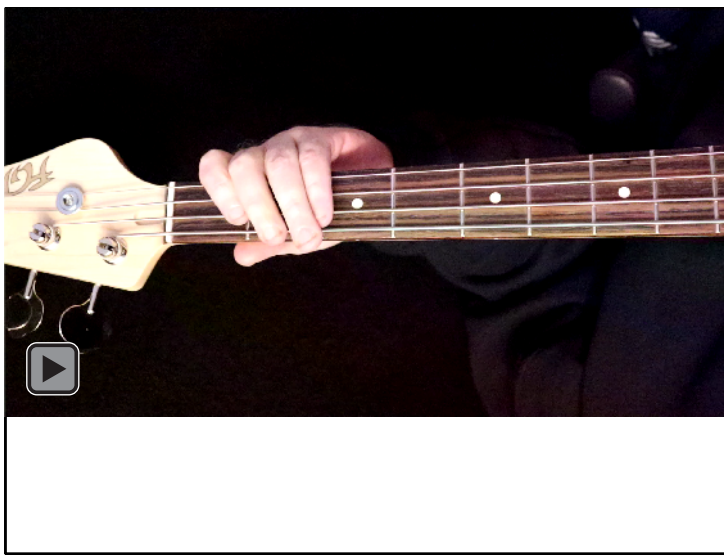

C
 pentatonic
 major scale
BAF#ED
 octaves
 box shapes
 3-1-3-1
 sweep patterns
 Meshuggah's
 4-string bass tuning
 F B \flat E \flat A \flat

www.cagedoctaves.com

Zon Brookes

BAF#ED octaves (Meshuggah's 4-String Bass Tuning: F B \flat E \flat A \flat) C pentatonic major scale - 3B1:4A1 box shape (3-1-3-1 sweep pattern)

BAF#ED octaves (Meshuggah's 4-string bass tuning) C pentatonic major scale NOTE NAMES - 3B1:4A1 box shape (3-1-3-1 sweep pattern)

BAF#ED octaves (Meshuggah's 4-string bass tuning) C pentatonic major scale INTERVALS - 3B1:4A1 box shape (3-1-3-1 sweep pattern)