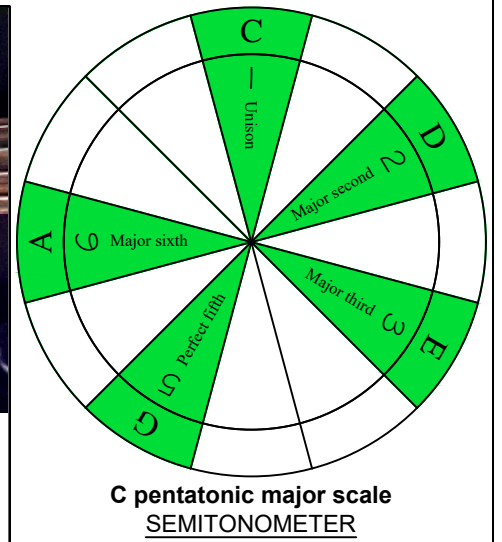

C
pentatonic major scale
BAF#ED
octaves
box shapes
3-1-3-1
sweep patterns
Meshuggah's
4-string bass tuning
 F B^b E^b A^b

www.cagedoctaves.com

Zon Brookes

BAF#ED octaves (Meshuggah's 4-String Bass Tuning: F B^b E^b A^b) C pentatonic major scale - 4A1:4F#2 box shape (3-1-3-1 sweep pattern)

BAF#ED octaves (Meshuggah's 4-string bass tuning) C pentatonic major scale NOTE NAMES - 4A1:4F#2 box shape (3-1-3-1 sweep pattern)

BAF#ED octaves (Meshuggah's 4-string bass tuning) C pentatonic major scale INTERVALS - 4A1:4F#2 box shape (3-1-3-1 sweep pattern)