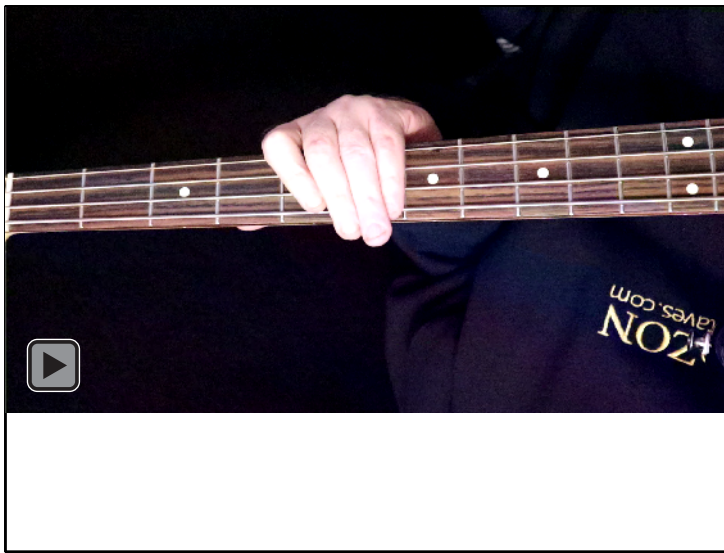

C
pentatonic major scale
BAF#ED
octaves
box shapes
3-1-3-1
sweep patterns
Meshuggah's
4-string bass tuning
 F B^b E^b A^b

www.cagedoctaves.com

Zon Brookes

BAF#ED octaves (Meshuggah's 4-String Bass Tuning: F B^b E^b A^b) C pentatonic major scale - 4A1:4F#2 box shape (3-1-3-1 sweep pattern)

BAF#ED octaves (Meshuggah's 4-string bass tuning) C pentatonic major scale NOTE NAMES - 4A1:4F#2 box shape (3-1-3-1 sweep pattern)

BAF#ED octaves (Meshuggah's 4-string bass tuning) C pentatonic major scale INTERVALS - 4A1:4F#2 box shape (3-1-3-1 sweep pattern)