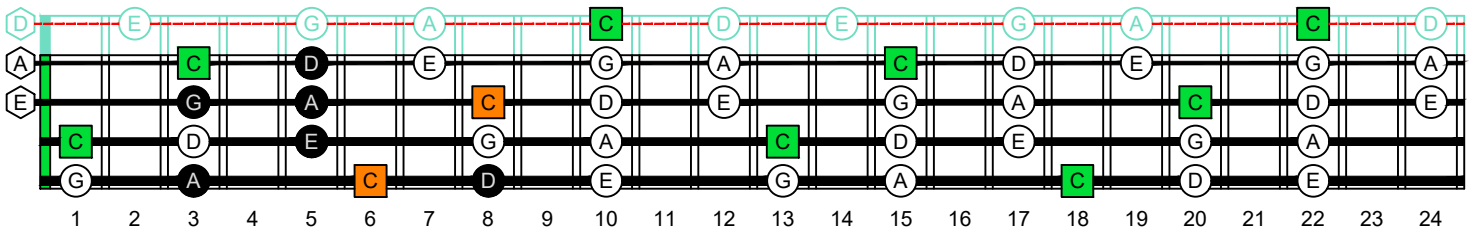

C
pentatonic major scale
BAF#ED
octaves
box shapes
3-1-3-1
sweep patterns
Meshuggah's
4-string bass tuning
 F B^b E^b A^b

www.cagedoctaves.com

Zon Brookes

BAF#ED octaves (Meshuggah's 4-String Bass Tuning: F B^b E^b A^b) C pentatonic major scale - 4A1:4F#2 box shape (3-1-3-1 sweep pattern)

BAF#ED octaves (Meshuggah's 4-string bass tuning) C pentatonic major scale NOTE NAMES - 4A1:4F#2 box shape (3-1-3-1 sweep pattern)

BAF#ED octaves (Meshuggah's 4-string bass tuning) C pentatonic major scale INTERVALS - 4A1:4F#2 box shape (3-1-3-1 sweep pattern)