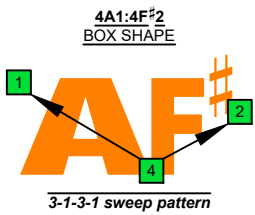

C
pentatonic major scale
BAF#ED
octaves
box shapes
3-1-3-1
sweep patterns
Meshuggah's
4-string bass tuning
 F B^b E^b A^b

www.cagedoctaves.com

Zon Brookes

BAF#ED octaves (Meshuggah's 4-String Bass Tuning: F B^b E^b A^b) C pentatonic major scale - 4A1:4F#2 box shape (3-1-3-1 sweep pattern)

BAF#ED octaves (Meshuggah's 4-string bass tuning) C pentatonic major scale NOTE NAMES - 4A1:4F#2 box shape (3-1-3-1 sweep pattern)

BAF#ED octaves (Meshuggah's 4-string bass tuning) C pentatonic major scale INTERVALS - 4A1:4F#2 box shape (3-1-3-1 sweep pattern)