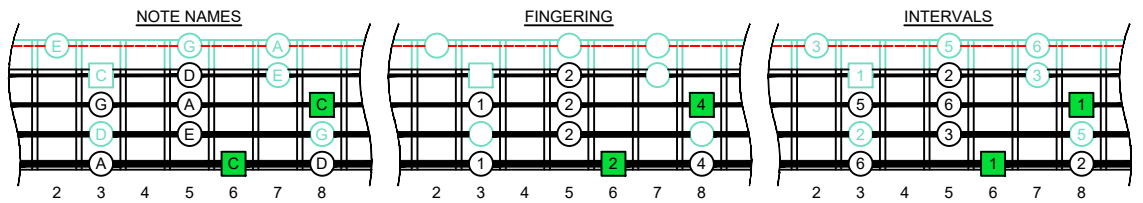

C
pentatonic major scale
BAF#ED
octaves
box shapes
3-1-3-1
sweep patterns
Meshuggah's
4-string bass tuning
 F B^b E^b A^b

www.cagedoctaves.com

Zon Brookes

BAF#ED octaves (Meshuggah's 4-String Bass Tuning: F B^b E^b A^b) C pentatonic major scale - 4A1:4F#2 box shape (3-1-3-1 sweep pattern)

BAF#ED octaves (Meshuggah's 4-string bass tuning) C pentatonic major scale NOTE NAMES - 4A1:4F#2 box shape (3-1-3-1 sweep pattern)

BAF#ED octaves (Meshuggah's 4-string bass tuning) C pentatonic major scale INTERVALS - 4A1:4F#2 box shape (3-1-3-1 sweep pattern)