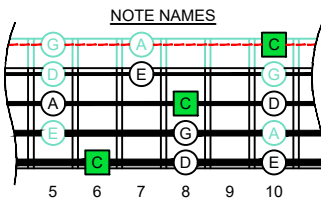

C
 pentatonic
 major scale
BAF#ED
 octaves
 box shapes
 3-1-3-1
 sweep patterns
 Meshuggah's
 4-string bass tuning
 F B^b E^b A^b

www.cagedoctaves.com

Zon Brookes

BAF#ED octaves (Meshuggah's 4-String Bass Tuning: F B^b E^b A^b) C pentatonic major scale - 4F#2:2E* box shape (3-1-3-1 sweep pattern)

BAF#ED octaves (Meshuggah's 4-string bass tuning) C pentatonic major scale NOTE NAMES - 4F#2:2E* box shape (3-1-3-1 sweep pattern)

BAF#ED octaves (Meshuggah's 4-string bass tuning) C pentatonic major scale INTERVALS - 4F#2:2E* box shape (3-1-3-1 sweep pattern)