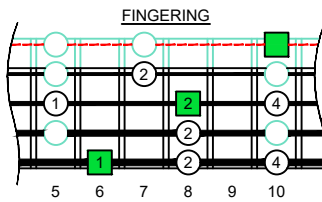

C
 pentatonic
 major scale
BAF#ED
 octaves
 box shapes
 3-1-3-1
 sweep patterns
 Meshuggah's
 4-string bass tuning
 F B^b E^b A^b

www.cagedoctaves.com

Zon Brookes

BAF#ED octaves (Meshuggah's 4-String Bass Tuning: F B^b E^b A^b) C pentatonic major scale - 4F#2:2E* box shape (3-1-3-1 sweep pattern)

BAF#ED octaves (Meshuggah's 4-string bass tuning) C pentatonic major scale NOTE NAMES - 4F#2:2E* box shape (3-1-3-1 sweep pattern)

BAF#ED octaves (Meshuggah's 4-string bass tuning) C pentatonic major scale INTERVALS - 4F#2:2E* box shape (3-1-3-1 sweep pattern)