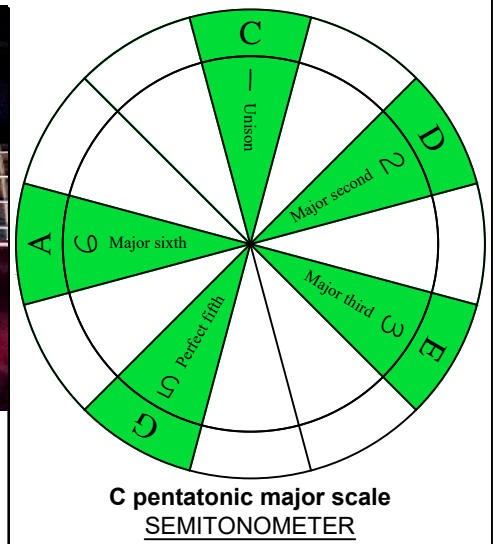

C
 pentatonic
 major scale
BAF#ED
 octaves
 box shapes
 3-1-3-1
 sweep patterns
 Meshuggah's
 4-string bass tuning
 F B^b E^b A^b

www.cagedoctaves.com

Zon Brookes

BAF#ED octaves (Meshuggah's 4-String Bass Tuning: F B^b E^b A^b) C pentatonic major scale - 4F#2:2E* box shape (3-1-3-1 sweep pattern)

BAF#ED octaves (Meshuggah's 4-string bass tuning) C pentatonic major scale NOTE NAMES - 4F#2:2E* box shape (3-1-3-1 sweep pattern)

BAF#ED octaves (Meshuggah's 4-string bass tuning) C pentatonic major scale INTERVALS - 4F#2:2E* box shape (3-1-3-1 sweep pattern)