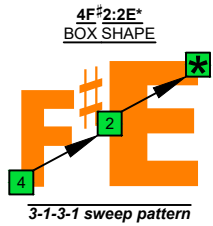

C
 pentatonic
 major scale
BAF#ED
 octaves
 box shapes
 3-1-3-1
 sweep patterns
 Meshuggah's
 4-string bass tuning
 F B^b E^b A^b

www.cagedoctaves.com

Zon Brookes

BAF#ED octaves (Meshuggah's 4-String Bass Tuning: F B^b E^b A^b) C pentatonic major scale - 4F#2:2E* box shape (3-1-3-1 sweep pattern)

BAF#ED octaves (Meshuggah's 4-string bass tuning) C pentatonic major scale NOTE NAMES - 4F#2:2E* box shape (3-1-3-1 sweep pattern)

BAF#ED octaves (Meshuggah's 4-string bass tuning) C pentatonic major scale INTERVALS - 4F#2:2E* box shape (3-1-3-1 sweep pattern)