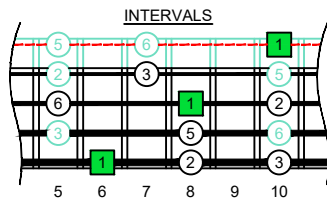

C
 pentatonic
 major scale
BAF#ED
 octaves
 box shapes
 3-1-3-1
 sweep patterns
 Meshuggah's
 4-string bass tuning
 F B^b E^b A^b

www.cagedoctaves.com

Zon Brookes

BAF#ED octaves (Meshuggah's 4-String Bass Tuning: F B^b E^b A^b) C pentatonic major scale - 4F#2:2E* box shape (3-1-3-1 sweep pattern)

BAF#ED octaves (Meshuggah's 4-string bass tuning) C pentatonic major scale NOTE NAMES - 4F#2:2E* box shape (3-1-3-1 sweep pattern)

BAF#ED octaves (Meshuggah's 4-string bass tuning) C pentatonic major scale INTERVALS - 4F#2:2E* box shape (3-1-3-1 sweep pattern)