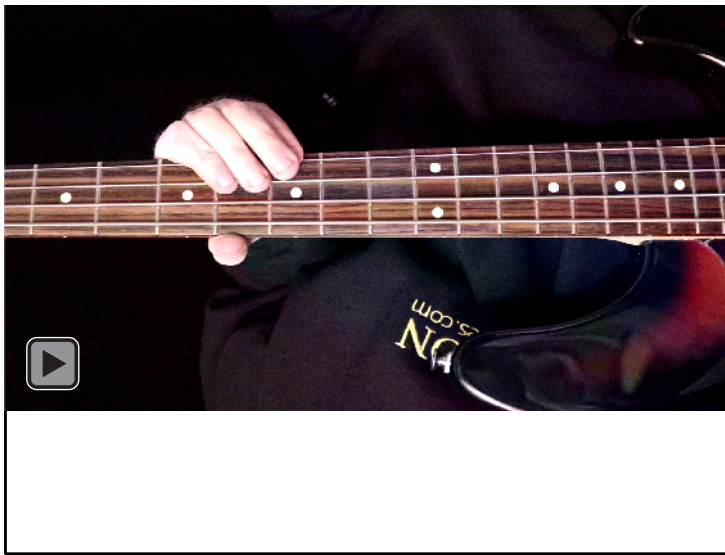

C
pentatonic major scale
BAF#ED
octaves
box shapes
3-1-3-1
sweep patterns
Meshuggah's
4-string bass tuning
 F B^b E^b A^b

www.cagedoctaves.com

Zon Brookes

BAF#ED octaves (Meshuggah's 4-String Bass Tuning: F B^b E^b A^b) C pentatonic major scale - 2E*:3D* box shape (3-1-3-1 sweep pattern)

BAF#ED octaves (Meshuggah's 4-string bass tuning) C pentatonic major scale NOTE NAMES - 2E*:3D* box shape (3-1-3-1 sweep pattern)

BAF#ED octaves (Meshuggah's 4-string bass tuning) C pentatonic major scale INTERVALS - 2E*:3D* box shape (3-1-3-1 sweep pattern)