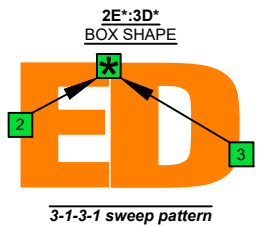

C
pentatonic major scale
BAF#ED
octaves
box shapes
3-1-3-1
sweep patterns
Meshuggah's
4-string bass tuning
 F B^b E^b A^b

www.cagedoctaves.com

Zon Brookes

BAF#ED octaves (Meshuggah's 4-String Bass Tuning: F B^b E^b A^b) C pentatonic major scale - 2E*:3D* box shape (3-1-3-1 sweep pattern)

BAF#ED octaves (Meshuggah's 4-string bass tuning) C pentatonic major scale NOTE NAMES - 2E*:3D* box shape (3-1-3-1 sweep pattern)

BAF#ED octaves (Meshuggah's 4-string bass tuning) C pentatonic major scale INTERVALS - 2E*:3D* box shape (3-1-3-1 sweep pattern)