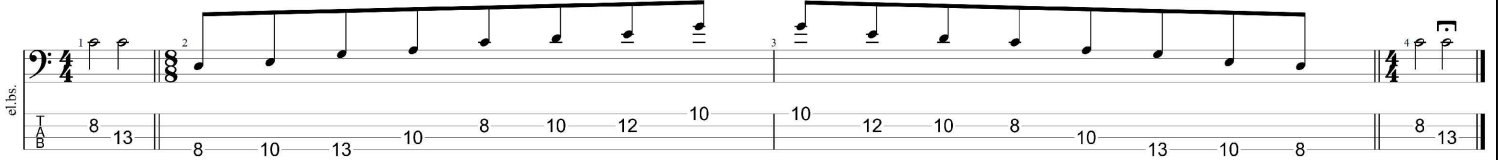

C
pentatonic major scale
BAF#ED
octaves
box shapes
3-1-3-1
sweep patterns
Meshuggah's
4-string bass tuning
 F B^b E^b A^b

www.cagedoctaves.com

Zon Brookes

BAF#ED octaves (Meshuggah's 4-String Bass Tuning: F B^b E^b A^b) C pentatonic major scale - 2E*:3D* box shape (3-1-3-1 sweep pattern)

BAF#ED octaves (Meshuggah's 4-string bass tuning) C pentatonic major scale NOTE NAMES - 2E*:3D* box shape (3-1-3-1 sweep pattern)

BAF#ED octaves (Meshuggah's 4-string bass tuning) C pentatonic major scale INTERVALS - 2E*:3D* box shape (3-1-3-1 sweep pattern)