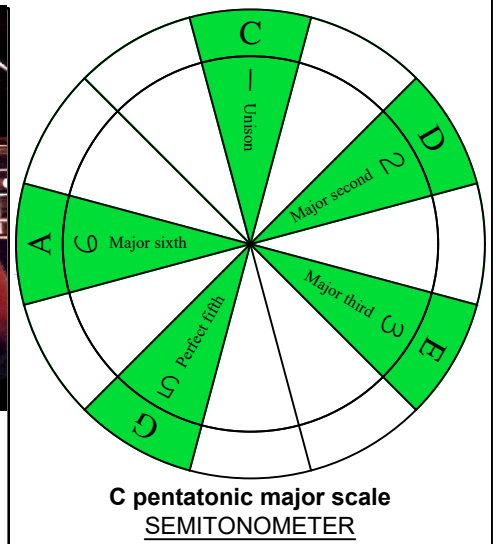

C
pentatonic major scale
BAF#ED
octaves
box shapes
3-1-3-1
sweep patterns
Meshuggah's
4-string bass tuning
 F B^b E^b A^b

www.cagedoctaves.com

Zon Brookes

BAF#ED octaves (Meshuggah's 4-String Bass Tuning: F B^b E^b A^b) C pentatonic major scale - 2E*:3D* box shape (3-1-3-1 sweep pattern)

BAF#ED octaves (Meshuggah's 4-string bass tuning) C pentatonic major scale NOTE NAMES - 2E*:3D* box shape (3-1-3-1 sweep pattern)

BAF#ED octaves (Meshuggah's 4-string bass tuning) C pentatonic major scale INTERVALS - 2E*:3D* box shape (3-1-3-1 sweep pattern)