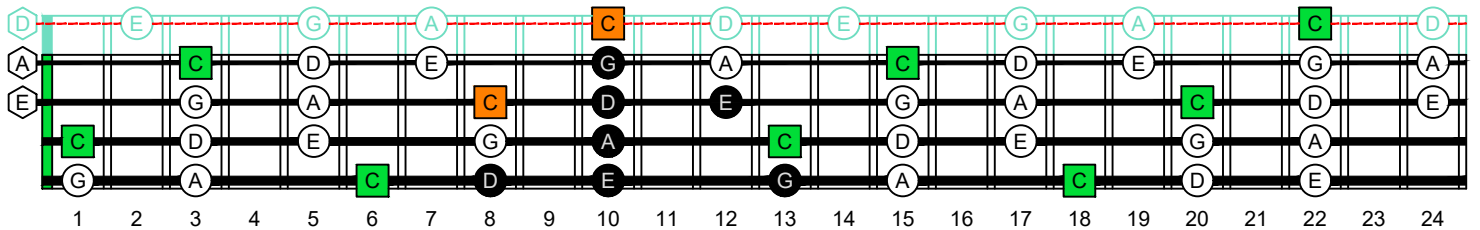

C
pentatonic major scale
BAF#ED
octaves
box shapes
3-1-3-1
sweep patterns
Meshuggah's
4-string bass tuning
 F B^b E^b A^b

www.cagedoctaves.com

Zon Brookes

BAF#ED octaves (Meshuggah's 4-String Bass Tuning: F B^b E^b A^b) C pentatonic major scale - 2E*:3D* box shape (3-1-3-1 sweep pattern)

BAF#ED octaves (Meshuggah's 4-string bass tuning) C pentatonic major scale NOTE NAMES - 2E*:3D* box shape (3-1-3-1 sweep pattern)

BAF#ED octaves (Meshuggah's 4-string bass tuning) C pentatonic major scale INTERVALS - 2E*:3D* box shape (3-1-3-1 sweep pattern)