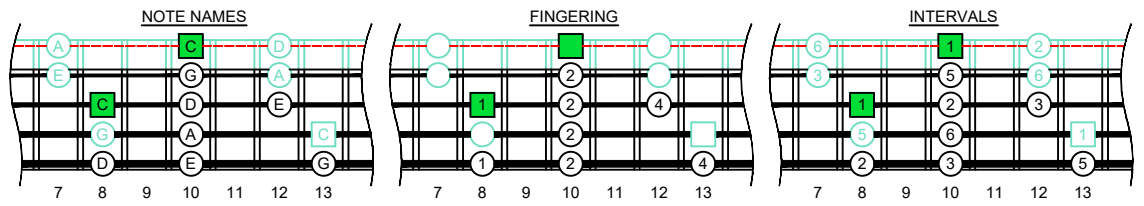

C
pentatonic major scale
BAF#ED
octaves
box shapes
3-1-3-1
sweep patterns
Meshuggah's
4-string bass tuning
 F B^b E^b A^b

www.cagedoctaves.com

Zon Brookes

BAF#ED octaves (Meshuggah's 4-String Bass Tuning: F B^b E^b A^b) C pentatonic major scale - 2E*:3D* box shape (3-1-3-1 sweep pattern)

BAF#ED octaves (Meshuggah's 4-string bass tuning) C pentatonic major scale NOTE NAMES - 2E*:3D* box shape (3-1-3-1 sweep pattern)

BAF#ED octaves (Meshuggah's 4-string bass tuning) C pentatonic major scale INTERVALS - 2E*:3D* box shape (3-1-3-1 sweep pattern)