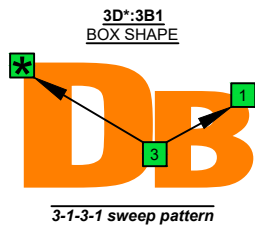

C
 pentatonic major scale
BAF#ED
 octaves
 box shapes
 3-1-3-1
 sweep patterns
 Meshuggah's
 4-string bass tuning
 F B^b E^b A^b

www.cagedoctaves.com

Zon Brookes

BAF#ED octaves (Meshuggah's 4-String Bass Tuning: F B^b E^b A^b) C pentatonic major scale - 3D*:3B1 box shape (3-1-3-1 sweep pattern)

BAF#ED octaves (Meshuggah's 4-string bass tuning) C pentatonic major scale NOTE NAMES - 3D*:3B1 box shape (3-1-3-1 sweep pattern)

BAF#ED octaves (Meshuggah's 4-string bass tuning) C pentatonic major scale INTERVALS - 3D*:3B1 box shape (3-1-3-1 sweep pattern)