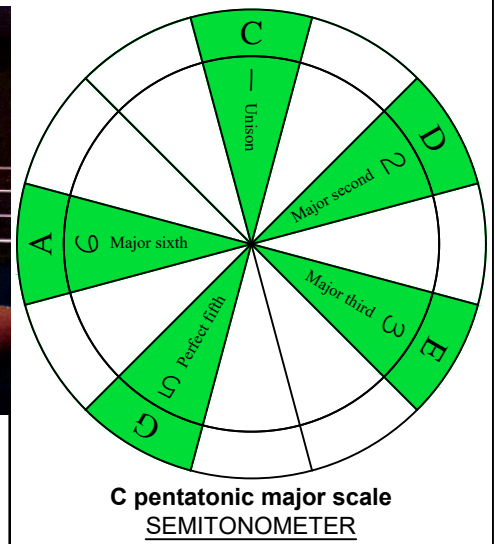

C
 pentatonic major scale
BAF#ED
 octaves
 box shapes
 3-1-3-1
 sweep patterns
 Meshuggah's
 4-string bass tuning
 F B^b E^b A^b

www.cagedoctaves.com

Zon Brookes

BAF#ED octaves (Meshuggah's 4-String Bass Tuning: F B^b E^b A^b) C pentatonic major scale - 3D*:3B1 box shape (3-1-3-1 sweep pattern)

BAF#ED octaves (Meshuggah's 4-string bass tuning) C pentatonic major scale NOTE NAMES - 3D*:3B1 box shape (3-1-3-1 sweep pattern)

BAF#ED octaves (Meshuggah's 4-string bass tuning) C pentatonic major scale INTERVALS - 3D*:3B1 box shape (3-1-3-1 sweep pattern)