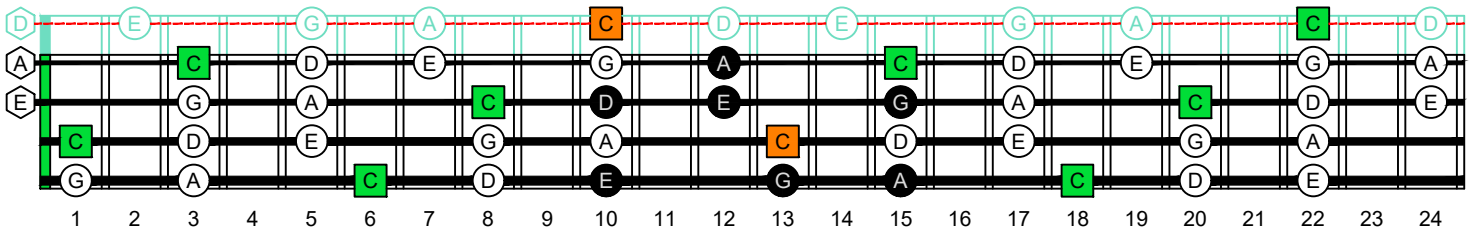

C
 pentatonic major scale
BAF#ED
 octaves
 box shapes
 3-1-3-1
 sweep patterns
 Meshuggah's
 4-string bass tuning
 F B^b E^b A^b

www.cagedoctaves.com

Zon Brookes

BAF#ED octaves (Meshuggah's 4-String Bass Tuning: F B^b E^b A^b) C pentatonic major scale - 3D*:3B1 box shape (3-1-3-1 sweep pattern)

BAF#ED octaves (Meshuggah's 4-string bass tuning) C pentatonic major scale NOTE NAMES - 3D*:3B1 box shape (3-1-3-1 sweep pattern)

BAF#ED octaves (Meshuggah's 4-string bass tuning) C pentatonic major scale INTERVALS - 3D*:3B1 box shape (3-1-3-1 sweep pattern)