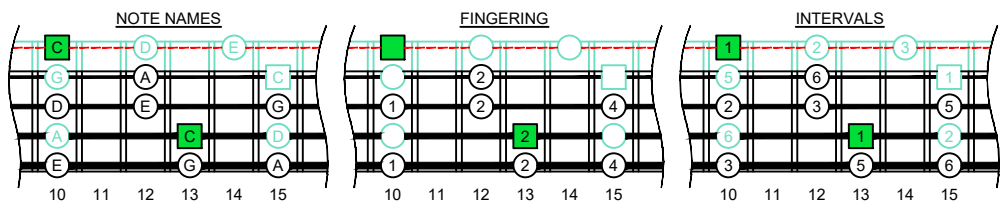

C
 pentatonic major scale
BAF#ED
 octaves
 box shapes
 3-1-3-1
 sweep patterns
 Meshuggah's
 4-string bass tuning
 F B^b E^b A^b

www.cagedoctaves.com

Zon Brookes

BAF#ED octaves (Meshuggah's 4-String Bass Tuning: F B^b E^b A^b) C pentatonic major scale - 3D*:3B1 box shape (3-1-3-1 sweep pattern)

BAF#ED octaves (Meshuggah's 4-string bass tuning) C pentatonic major scale NOTE NAMES - 3D*:3B1 box shape (3-1-3-1 sweep pattern)

BAF#ED octaves (Meshuggah's 4-string bass tuning) C pentatonic major scale INTERVALS - 3D*:3B1 box shape (3-1-3-1 sweep pattern)