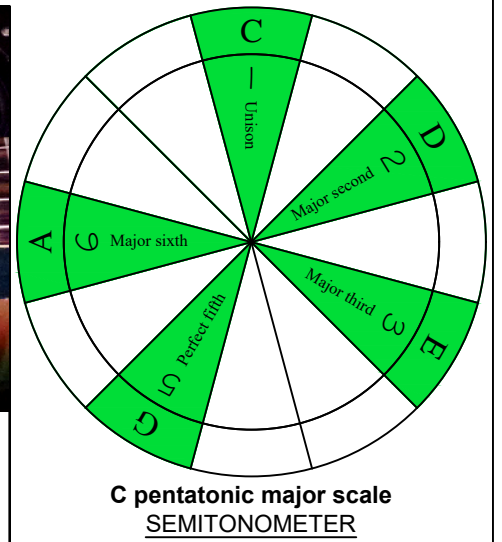

C
 pentatonic major scale
BAF#ED
 octaves
 box shapes
 3-1-3-1
 sweep patterns
 Meshuggah's
 4-string bass tuning
 F B \flat E \flat A \flat

www.cagedoctaves.com

Zon Brookes

BAF#ED octaves (Meshuggah's 4-String Bass Tuning: F B \flat E \flat A \flat) C pentatonic major scale - 3B1:4A1 box shape at 12 (3-1-3-1 sweep pattern))

BAF#ED octaves (Meshuggah's 4-string bass tuning) **C pentatonic major scale NOTE NAMES** - **3B1:4A1** box shape at 12 (**3-1-3-1 sweep pattern**)

BAF#ED octaves (Meshuggah's 4-string bass tuning) **C pentatonic major scale INTERVALS** - **3B1:4A1** box shape at 12 (**3-1-3-1 sweep pattern**)