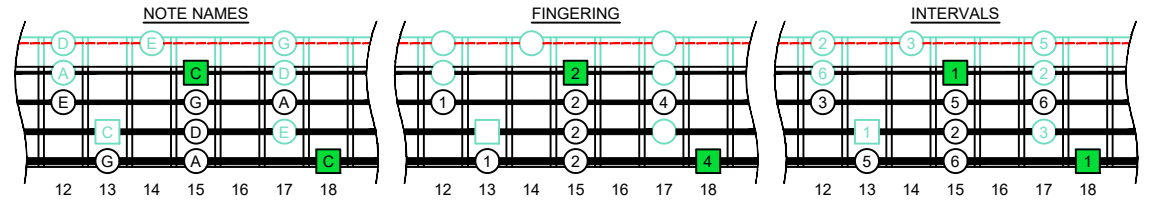

C
 pentatonic major scale
BAF#ED
 octaves
 box shapes
 3-1-3-1
 sweep patterns
 Meshuggah's
 4-string bass tuning
 F B \flat E \flat A \flat

www.cagedoctaves.com

Zon Brookes

BAF#ED octaves (Meshuggah's 4-String Bass Tuning: F B \flat E \flat A \flat) C pentatonic major scale - 3B1:4A1 box shape at 12 (3-1-3-1 sweep pattern))

BAF#ED octaves (Meshuggah's 4-string bass tuning) **C pentatonic major scale NOTE NAMES** - **3B1:4A1** box shape at 12 (**3-1-3-1 sweep pattern**)

BAF#ED octaves (Meshuggah's 4-string bass tuning) **C pentatonic major scale INTERVALS** - **3B1:4A1** box shape at 12 (**3-1-3-1 sweep pattern**)