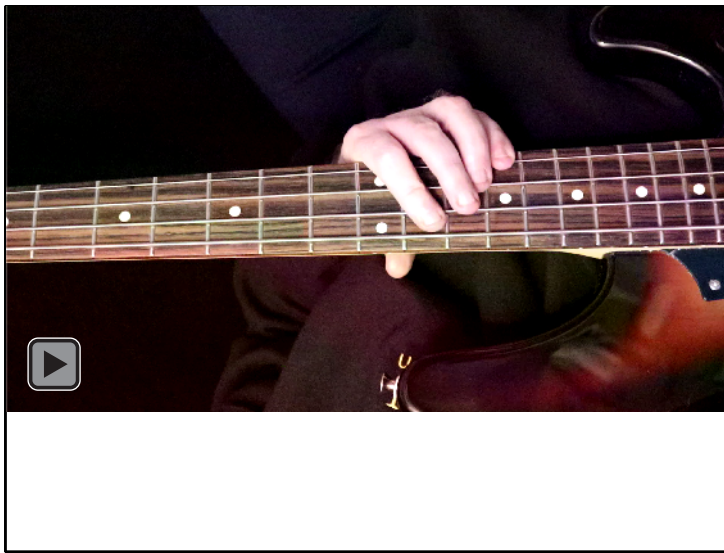

C
 pentatonic major scale
BAF#ED
 octaves
 box shapes
 3-1-3-1
 sweep patterns
 Meshuggah's
 4-string bass tuning
 F B \flat E \flat A \flat

www.cagedoctaves.com

Zon Brookes

BAF#ED octaves (Meshuggah's 4-String Bass Tuning: F B \flat E \flat A \flat) C pentatonic major scale - 3B1:4A1 box shape at 12 (3-1-3-1 sweep pattern))

BAF#ED octaves (Meshuggah's 4-string bass tuning) **C pentatonic major scale NOTE NAMES** - **3B1:4A1** box shape at 12 (**3-1-3-1 sweep pattern**)

BAF#ED octaves (Meshuggah's 4-string bass tuning) **C pentatonic major scale INTERVALS** - **3B1:4A1** box shape at 12 (**3-1-3-1 sweep pattern**)