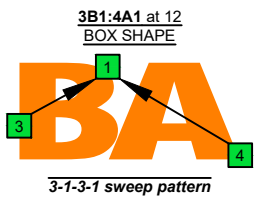

C
 pentatonic major scale
BAF#ED
 octaves
 box shapes
 3-1-3-1
 sweep patterns
 Meshuggah's
 4-string bass tuning
 F B \flat E \flat A \flat

www.cagedoctaves.com

Zon Brookes

BAF#ED octaves (Meshuggah's 4-String Bass Tuning: F B \flat E \flat A \flat) C pentatonic major scale - 3B1:4A1 box shape at 12 (3-1-3-1 sweep pattern))

BAF#ED octaves (Meshuggah's 4-string bass tuning) **C pentatonic major scale NOTE NAMES** - **3B1:4A1** box shape at 12 (**3-1-3-1 sweep pattern**)

BAF#ED octaves (Meshuggah's 4-string bass tuning) **C pentatonic major scale INTERVALS** - **3B1:4A1** box shape at 12 (**3-1-3-1 sweep pattern**)