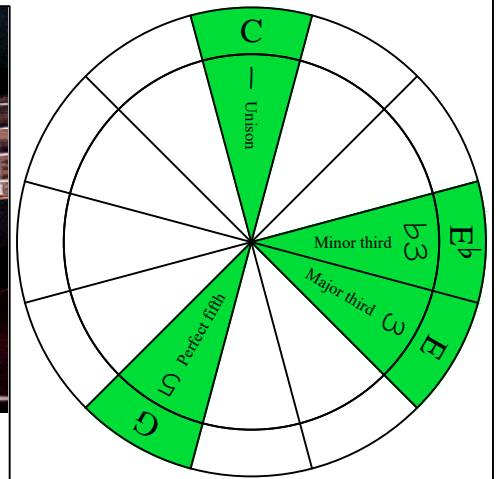

C^Δm major-minor arpeggio

BAF#ED octaves box shapes

Meshuggah's
4-string bass tuning
F B^b E^b A^b

C major-minor arpeggio
SEMITONOMETER

4F#2

NOTE NAMES

FINGERING

INTERVALS

www.cagedoctaves.com

Zon Brookes

BAF#ED octaves (Meshuggah's 4-String Bass Tuning: F B^b E^b A^b) C major-minor arpeggio : 4F#2 box shape

BAF#ED octaves (Meshuggah's 4-string bass tuning : F B^b E^b A^b) C major-minor arpeggio ENTIRE FINGERBOARD NOTE NAMES : 4F#2 box shape

BAF#ED octaves (Meshuggah's 4-string bass tuning : F B^b E^b A^b) C major-minor arpeggio ENTIRE FINGERBOARD INTERVALS : 4F#2 box shape