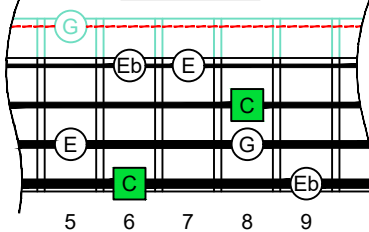

C^Δm major-minor arpeggio

BAF#ED octaves box shapes

Meshuggah's
4-string bass tuning
F B^b E^b A^b

C major-minor arpeggio
SEMITONOMETER

4F#2

NOTE NAMES

FINGERING

INTERVALS

www.cagedoctaves.com

Zon Brookes

BAF#ED octaves (Meshuggah's 4-String Bass Tuning: F B^b E^b A^b) C major-minor arpeggio : 4F#2 box shape

BAF#ED octaves (Meshuggah's 4-string bass tuning : F B^b E^b A^b) C major-minor arpeggio ENTIRE FINGERBOARD NOTE NAMES : 4F#2 box shape

BAF#ED octaves (Meshuggah's 4-string bass tuning : F B^b E^b A^b) C major-minor arpeggio ENTIRE FINGERBOARD INTERVALS : 4F#2 box shape