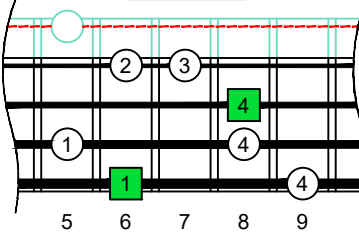

C^Δm major-minor arpeggio

BAF#ED octaves box shapes

Meshuggah's
4-string bass tuning
F B^b E^b A^b

C major-minor arpeggio
SEMITONOMETER

4F#2

NOTE NAMES

FINGERING

INTERVALS

www.cagedoctaves.com

Zon Brookes

BAF#ED octaves (Meshuggah's 4-String Bass Tuning: F B^b E^b A^b) C major-minor arpeggio : 4F#2 box shape

BAF#ED octaves (Meshuggah's 4-string bass tuning : F B^b E^b A^b) C major-minor arpeggio ENTIRE FINGERBOARD NOTE NAMES : 4F#2 box shape

BAF#ED octaves (Meshuggah's 4-string bass tuning : F B^b E^b A^b) C major-minor arpeggio ENTIRE FINGERBOARD INTERVALS : 4F#2 box shape