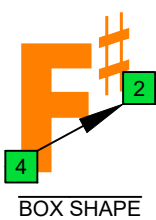

C^Δm major-minor arpeggio

BAF#ED octaves box shapes

Meshuggah's
4-string bass tuning
F B^b E^b A^b

C major-minor arpeggio
SEMITONOMETER

4F#2

NOTE NAMES

FINGERING

INTERVALS

www.cagedoctaves.com

Zon Brookes

BAF#ED octaves (Meshuggah's 4-String Bass Tuning: F B^b E^b A^b) C major-minor arpeggio : 4F#2 box shape

BAF#ED octaves (Meshuggah's 4-string bass tuning : F B^b E^b A^b) C major-minor arpeggio ENTIRE FINGERBOARD NOTE NAMES : 4F#2 box shape

BAF#ED octaves (Meshuggah's 4-string bass tuning : F B^b E^b A^b) C major-minor arpeggio ENTIRE FINGERBOARD INTERVALS : 4F#2 box shape