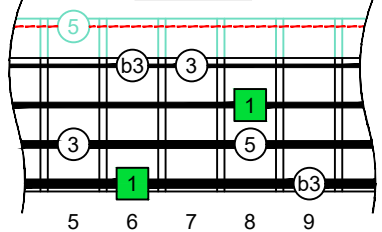

C^Δm major-minor arpeggio

BAF#ED octaves box shapes

Meshuggah's
4-string bass tuning
F B^b E^b A^b

C major-minor arpeggio
SEMITONOMETER

4F#2

NOTE NAMES

FINGERING

INTERVALS

www.cagedoctaves.com

Zon Brookes

BAF#ED octaves (Meshuggah's 4-String Bass Tuning: F B^b E^b A^b) C major-minor arpeggio : 4F#2 box shape

BAF#ED octaves (Meshuggah's 4-string bass tuning : F B^b E^b A^b) C major-minor arpeggio ENTIRE FINGERBOARD NOTE NAMES : 4F#2 box shape

BAF#ED octaves (Meshuggah's 4-string bass tuning : F B^b E^b A^b) C major-minor arpeggio ENTIRE FINGERBOARD INTERVALS : 4F#2 box shape